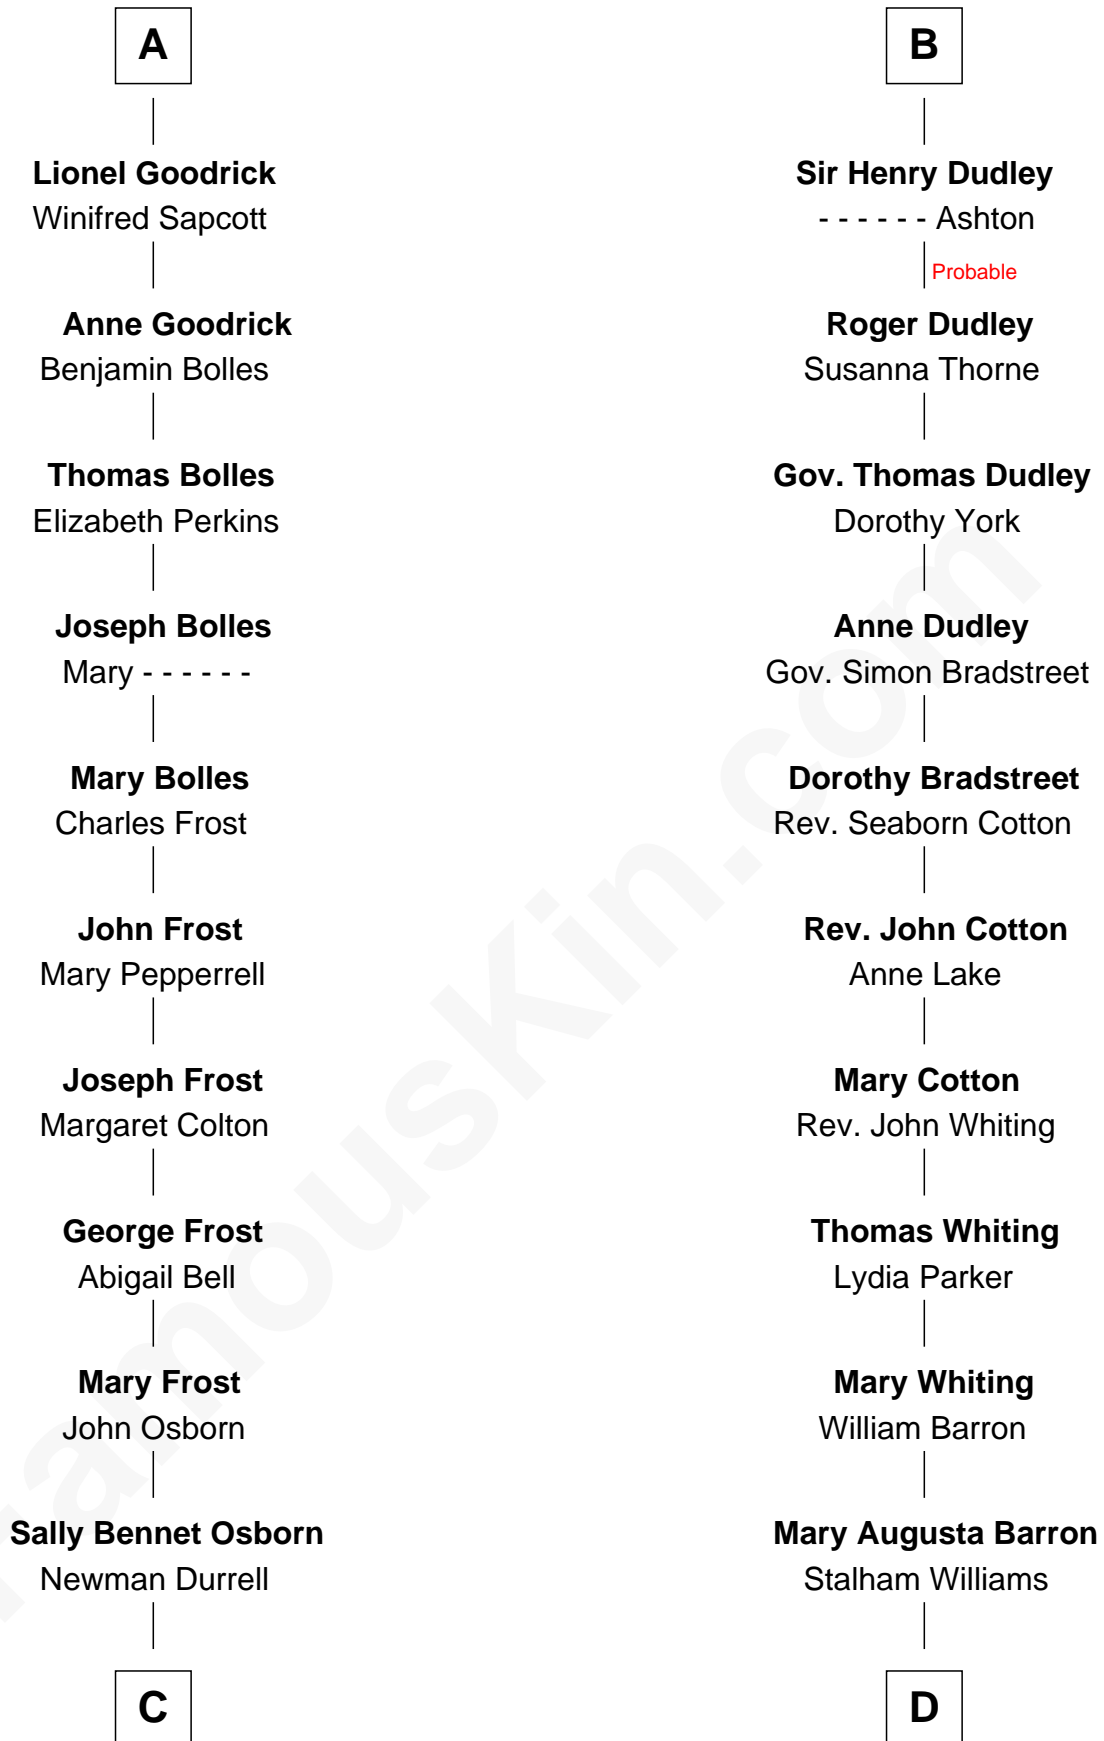

FamousKin.com

Relationship Chart of

Lucille Ball

TV Actress - "I Love Lucy"

19th cousin 1 time removed of

James Sherman

27th U.S. Vice-President

Sir William de Ros
Margery de Badlesmere

C

George Osborn Durrell

Anne Jane Jewell

Nellie Rebecca Durrell

Jasper Clinton Ball

Henry Durrell Ball

Desiree Evelyn Hunt

Lucille Ball