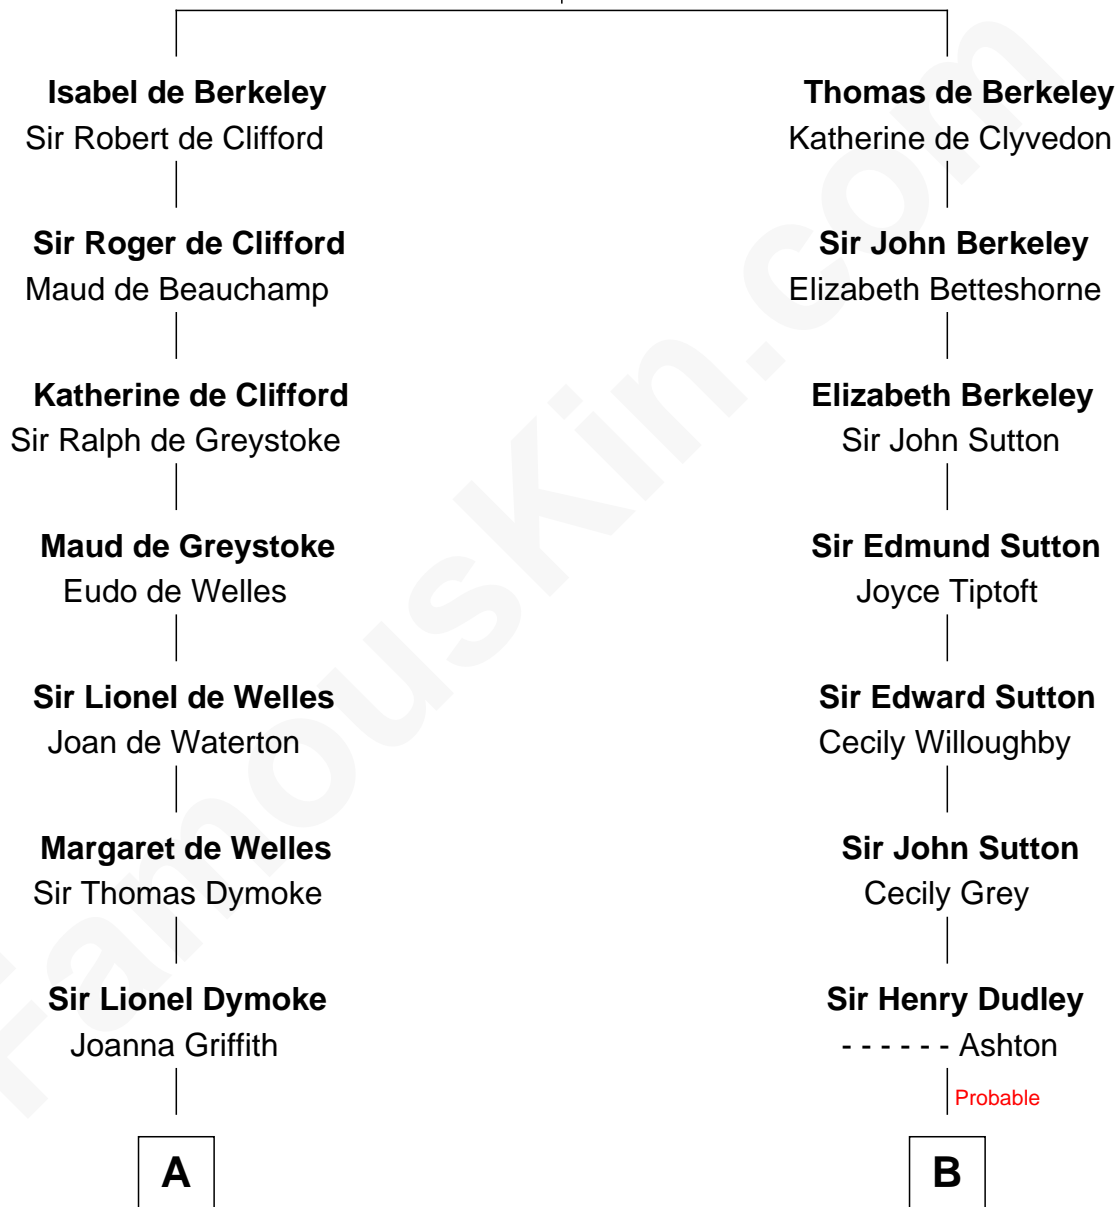

Sir Maurice de Berkeley

Eve la Zouche