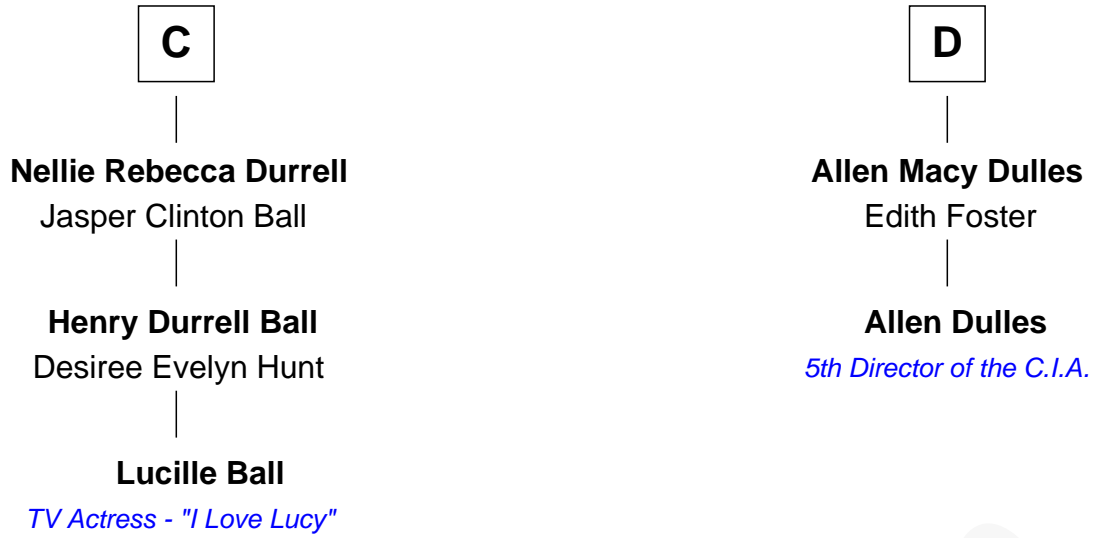

# FamousKin.com Relationship Chart of

**Lucille Ball**

*TV Actress - "I Love Lucy"*

18th cousin 1 time removed of

**Allen Dulles**

*5th Director of the C.I.A.*

**John de Welles**

Maud de Roos

**John de Welles**  
Eleanor de Mowbray

**Eudo de Welles**  
Maud de Greystoke

**Sir Lionel de Welles**  
Joan de Waterton

**Margaret de Welles**  
Sir Thomas Dymoke

**Sir Lionel Dymoke**  
Joanna Griffith

**Anne Dymoke**  
John Goodrick

**Lionel Goodrick**  
Winifred Sappcott

**A**

**Anne de Welles**  
James Butler

**James Butler**  
Joan Beauchamp

**Elizabeth Butler**  
John Talbot

**Ann Talbot**  
Sir Henry Vernon

**Elizabeth Vernon**  
Sir Robert Corbet

**Dorothy Corbet**  
Sir Richard Mainwaring

**Sir Arthur Mainwaring**  
Margaret Mainwaring

**B**

FamousKin.com