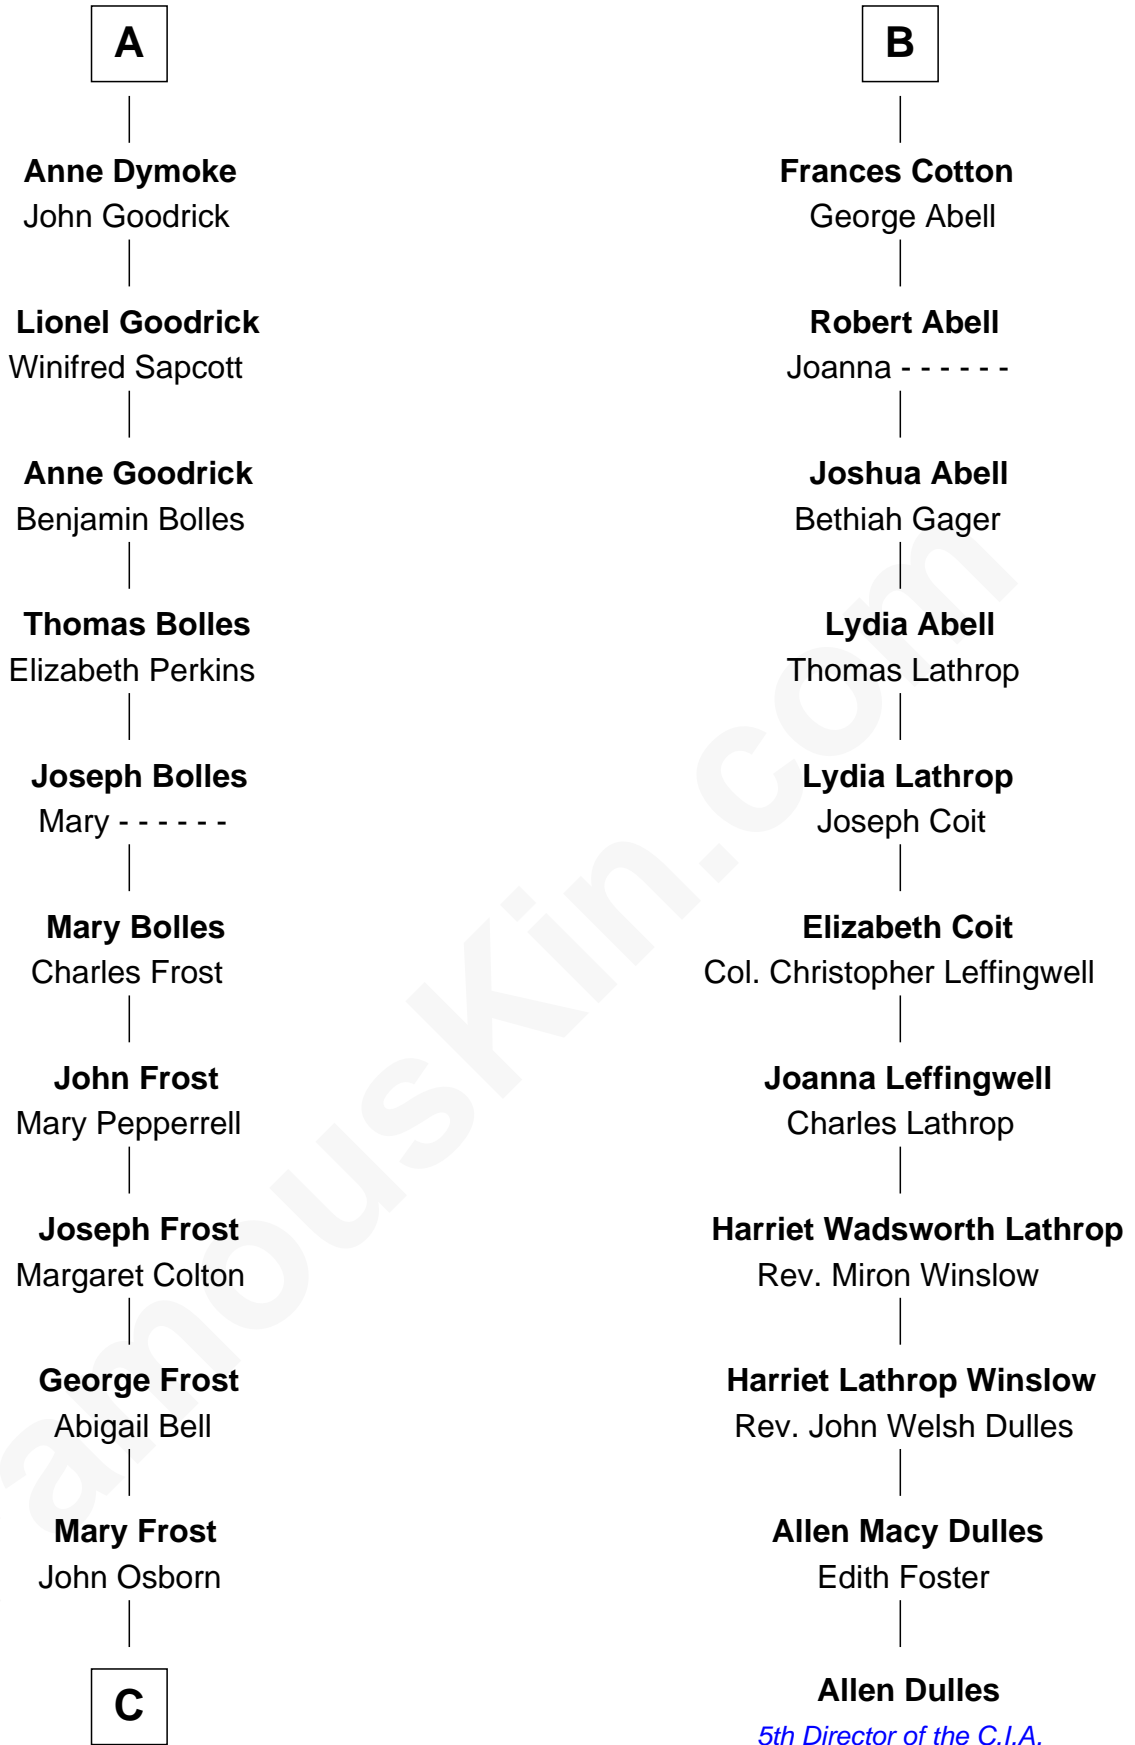

FamousKin.com

Relationship Chart of

Lucille Ball

TV Actress - "I Love Lucy"

17th cousin 4 times removed of

Allen Dulles

5th Director of the C.I.A.

Sir Maurice de Berkeley

Eve la Zouche

C

—
Sally Bennet Osborn

Newman Durrell

—
George Osborn Durrell

Anne Jane Jewell

—
Nellie Rebecca Durrell

Jasper Clinton Ball

—
Henry Durrell Ball

Desiree Evelyn Hunt

—
Lucille Ball

TV Actress - "I Love Lucy"

FamousKin.com