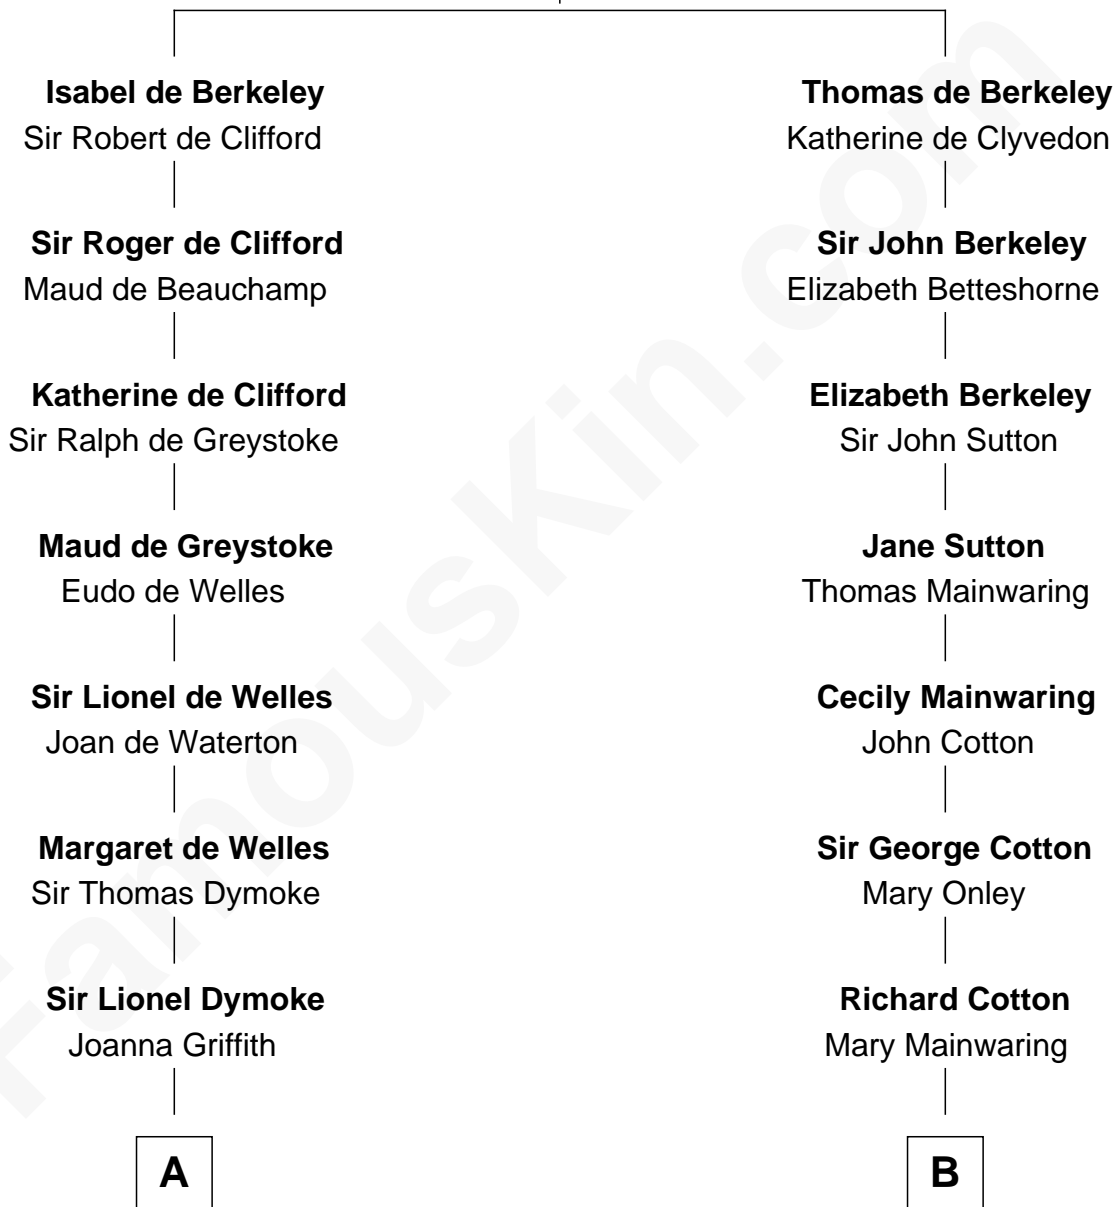

FamousKin.com

Relationship Chart of

Lucille Ball

TV Actress - "I Love Lucy"

17th cousin 4 times removed of

Allen Dulles

5th Director of the C.I.A.

Sir Maurice de Berkeley

Eve la Zouche

C

—
Sally Bennet Osborn

Newman Durrell

—
George Osborn Durrell

Anne Jane Jewell

—
Nellie Rebecca Durrell

Jasper Clinton Ball

—
Henry Durrell Ball

Desiree Evelyn Hunt

—
Lucille Ball

TV Actress - "I Love Lucy"

FamousKin.com