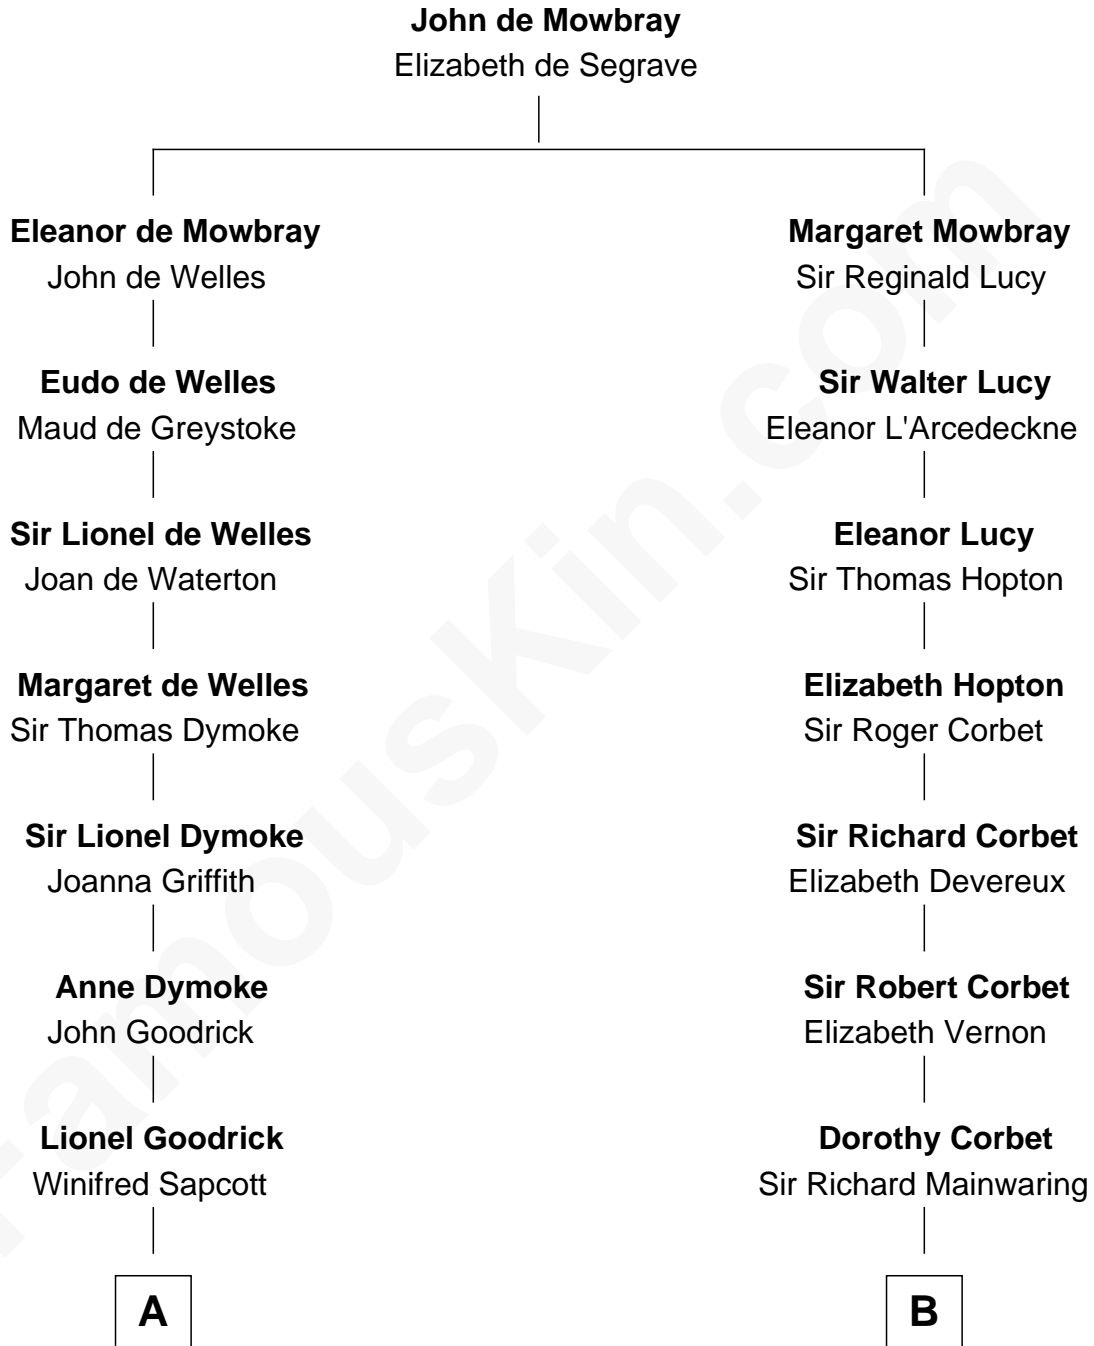

FamousKin.com Relationship Chart of

Lucille Ball

TV Actress - "I Love Lucy"

19th cousin of

Allen Dulles

5th Director of the C.I.A.

C

Nellie Rebecca Durrell

Jasper Clinton Ball

Henry Durrell Ball

Desiree Evelyn Hunt

Lucille Ball

TV Actress - "I Love Lucy"

D

Harriet Lathrop Winslow

Rev. John Welsh Dulles