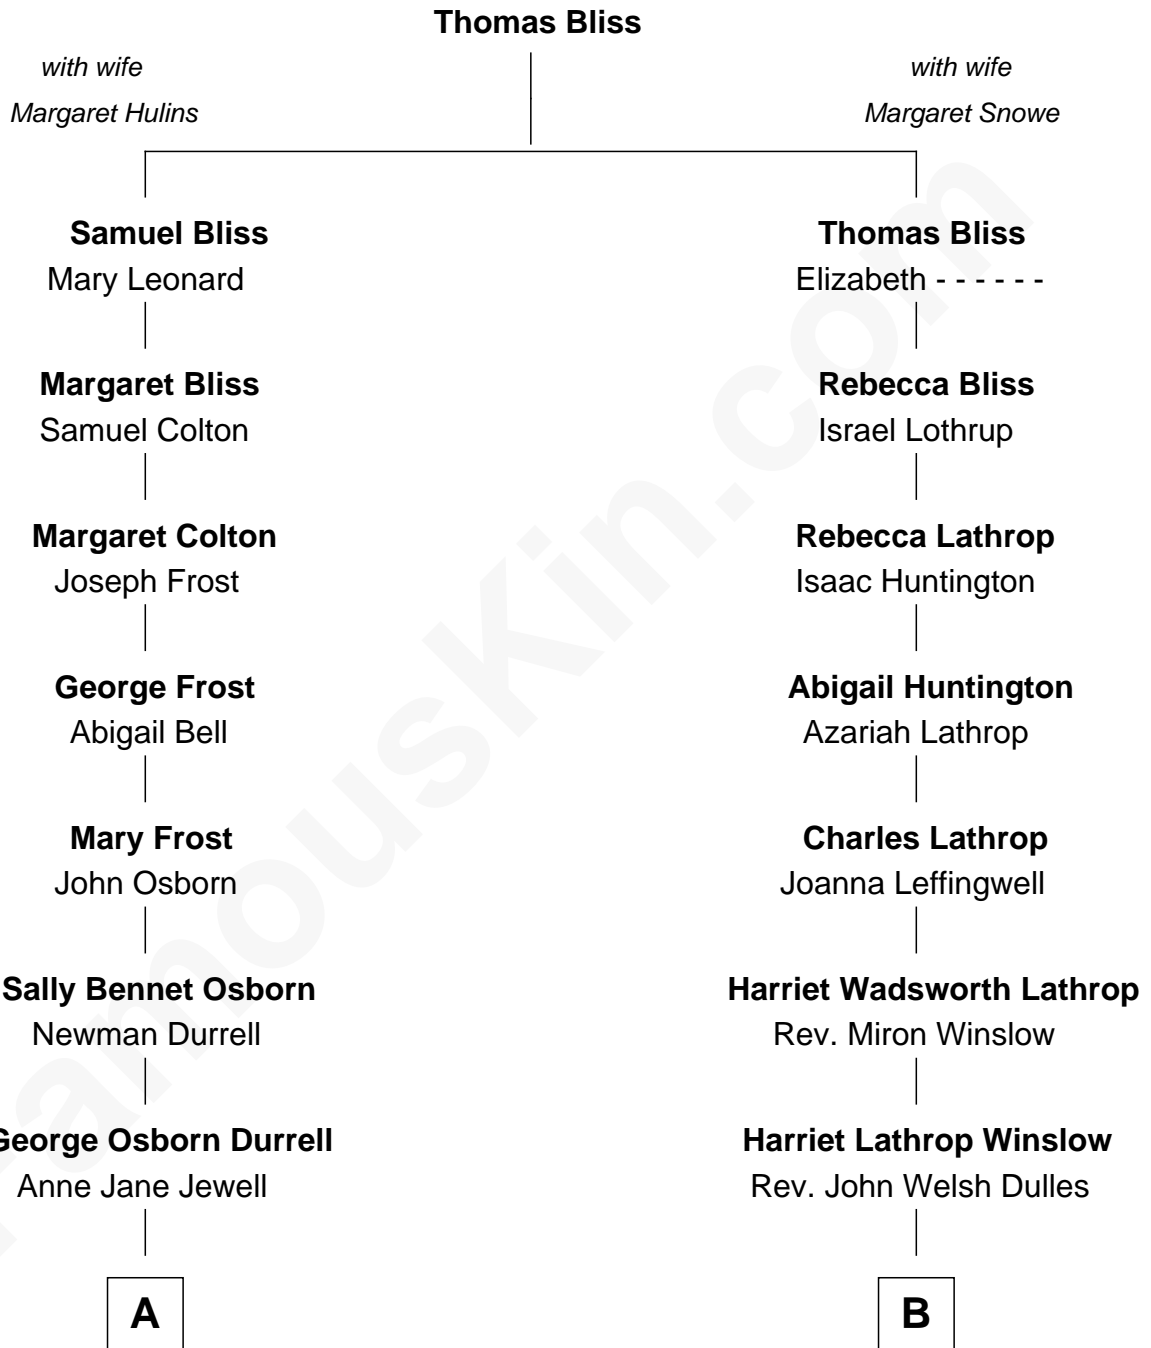

FamousKin.com

Relationship Chart of

Lucille Ball

TV Actress - "I Love Lucy"

8th cousin 1 time removed of

John Foster Dulles

52nd U.S. Secretary of State

FamousKin.com