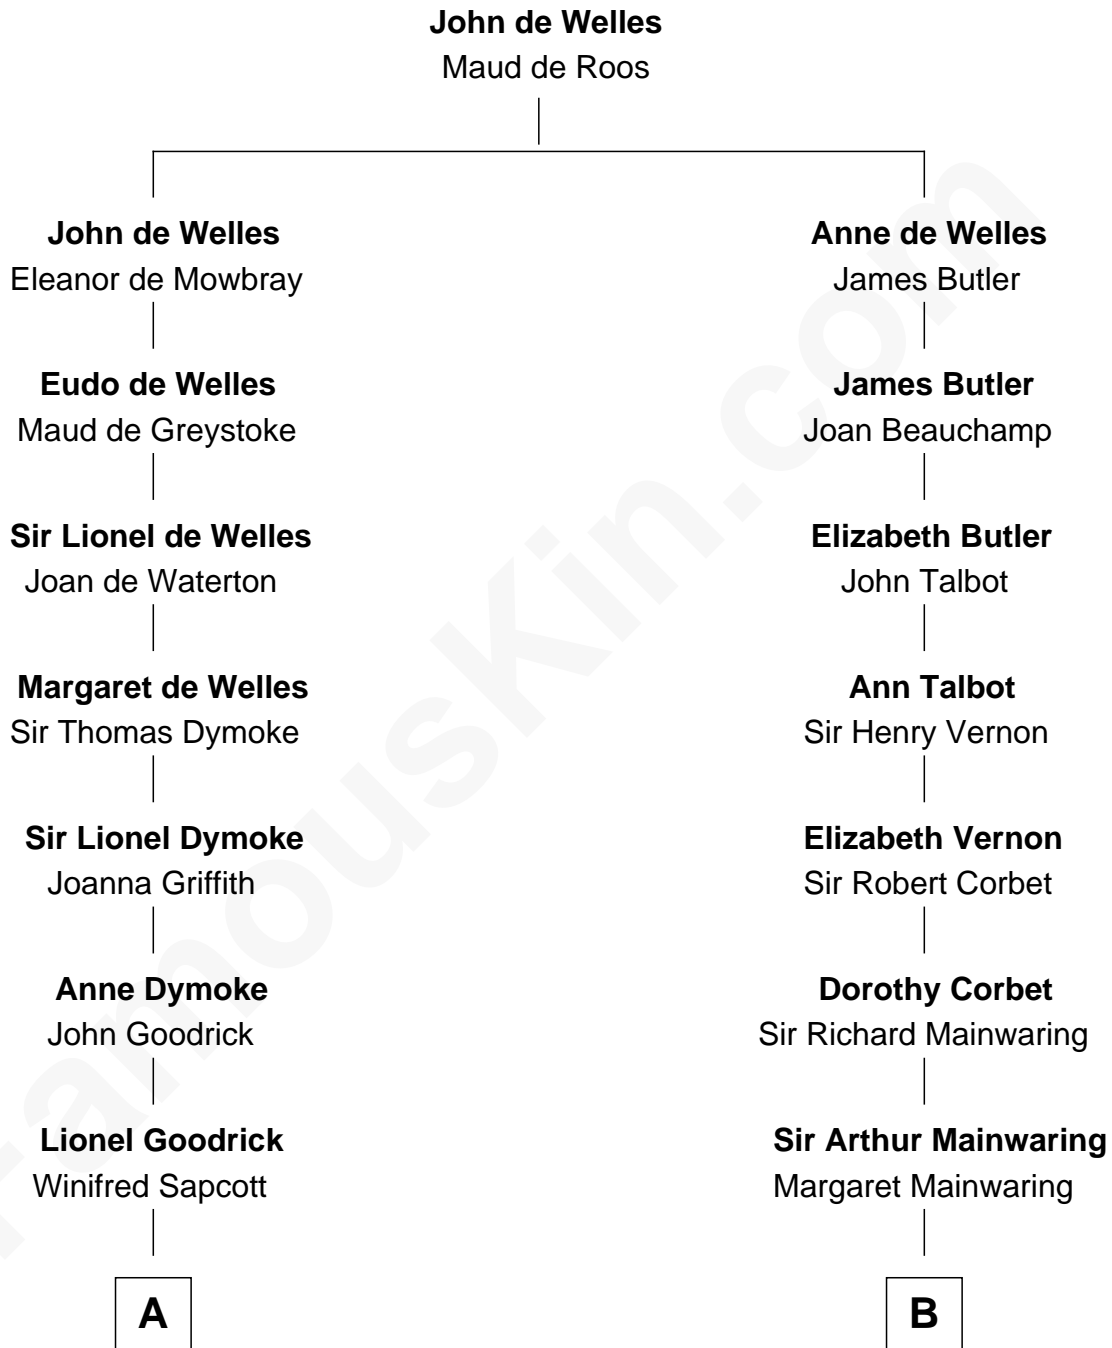

FamousKin.com

Relationship Chart of

Lucille Ball

TV Actress - "I Love Lucy"

18th cousin 1 time removed of

John Foster Dulles

52nd U.S. Secretary of State