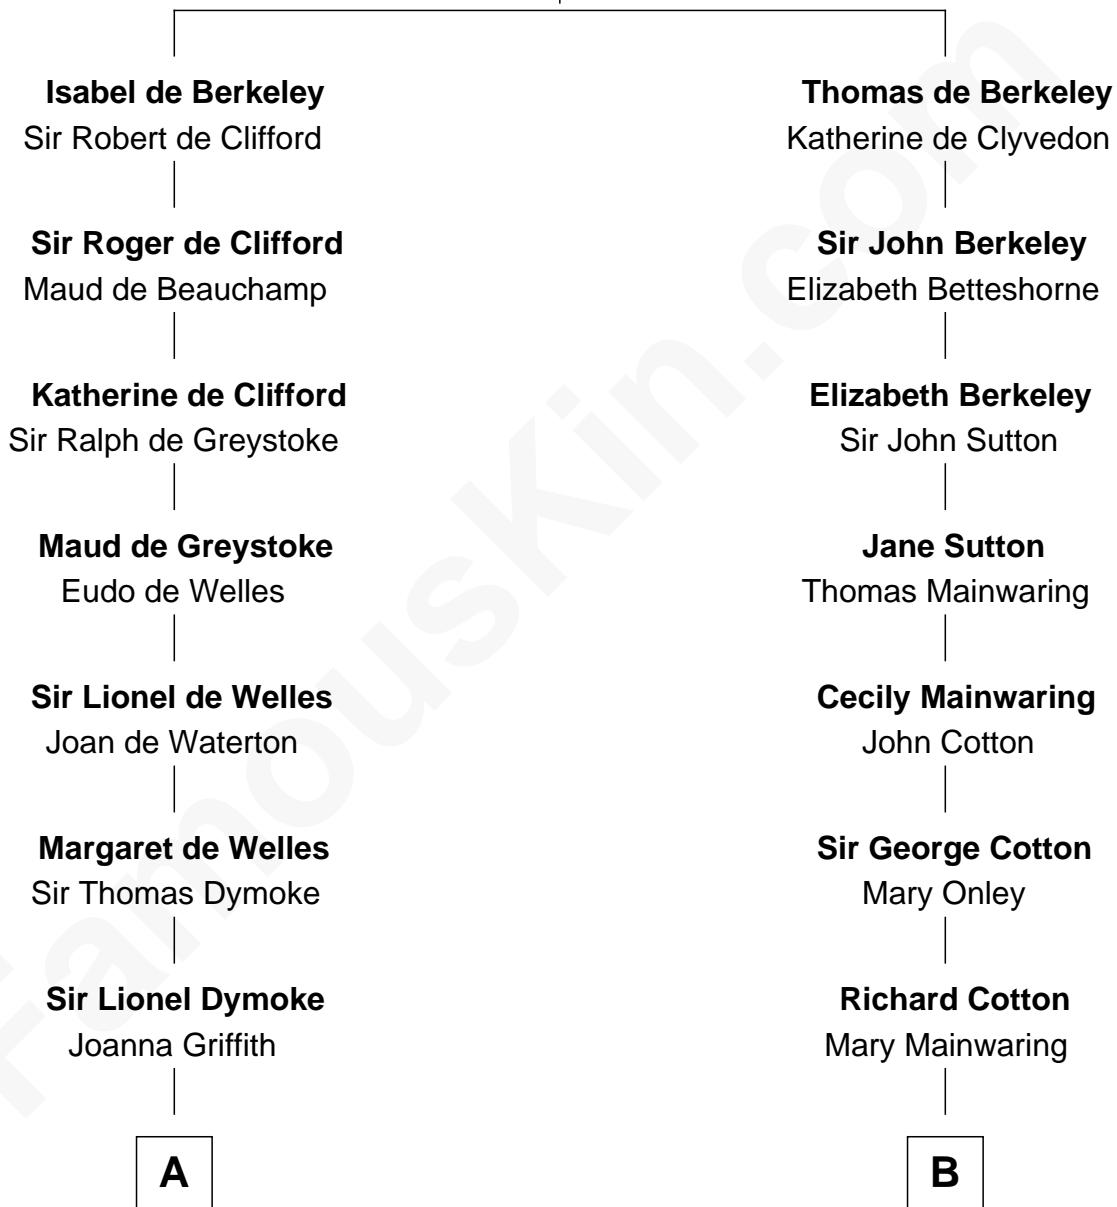

FamousKin.com

Relationship Chart of

Lucille Ball

TV Actress - "I Love Lucy"

17th cousin 4 times removed of

John Foster Dulles

52nd U.S. Secretary of State

Sir Maurice de Berkeley

Eve la Zouche

C

—
Sally Bennet Osborn

Newman Durrell

—
George Osborn Durrell

Anne Jane Jewell

—
Nellie Rebecca Durrell

Jasper Clinton Ball

—
Henry Durrell Ball

Desiree Evelyn Hunt

—
Lucille Ball

TV Actress - "I Love Lucy"

FamousKin.com