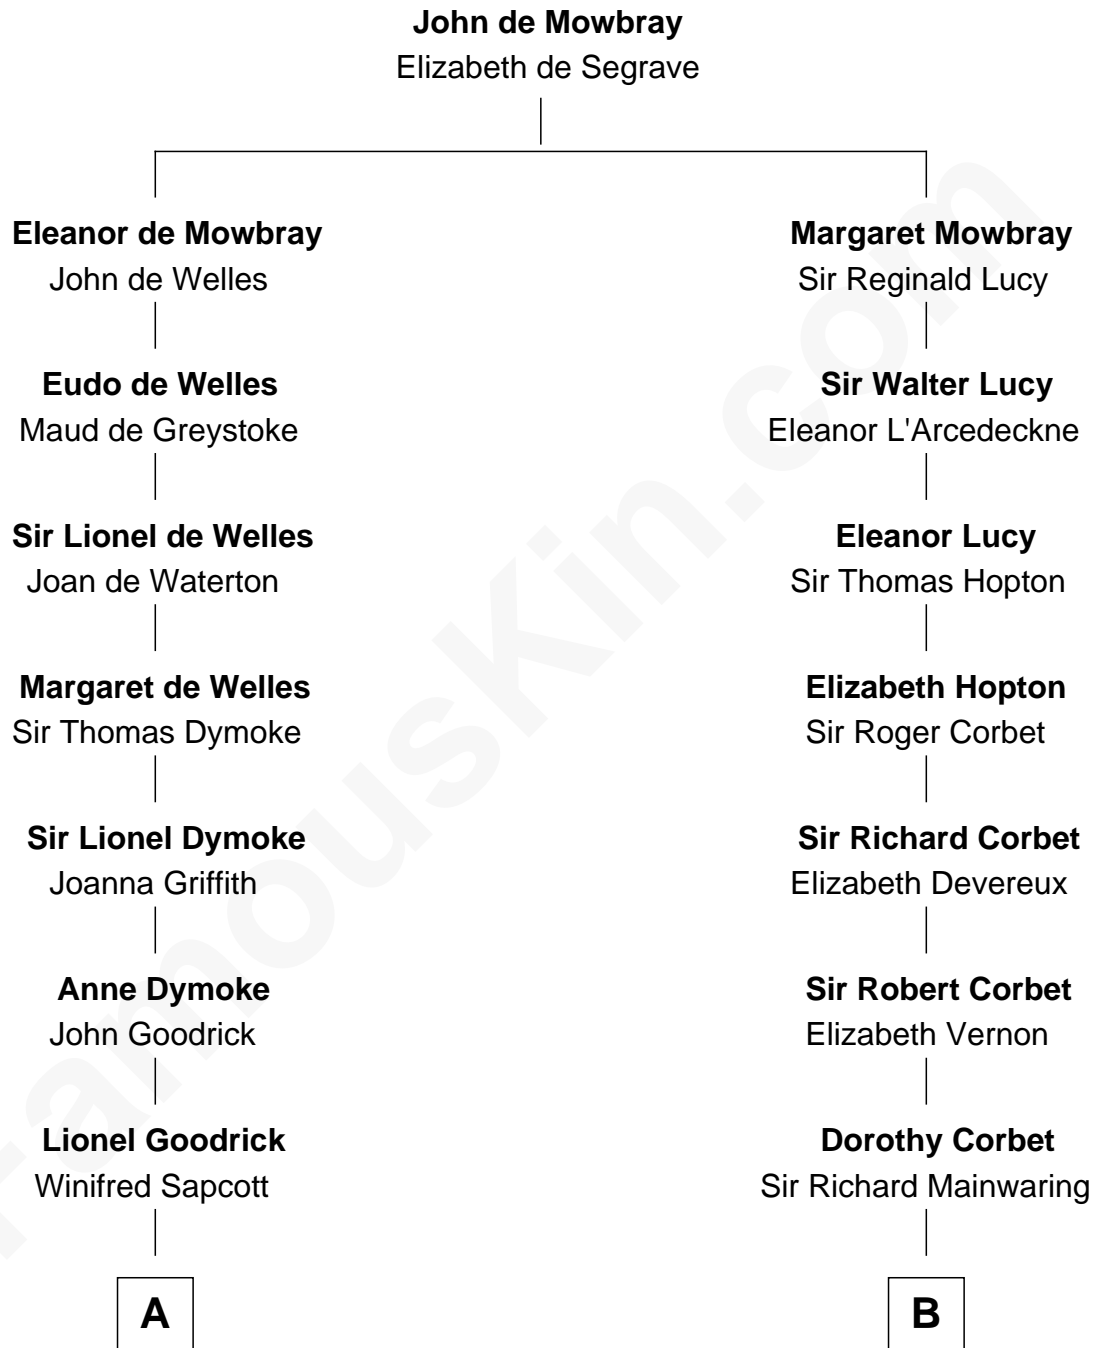

FamousKin.com Relationship Chart of

Lucille Ball

TV Actress - "I Love Lucy"

19th cousin of

John Foster Dulles

52nd U.S. Secretary of State

C

Nellie Rebecca Durrell

Jasper Clinton Ball

Henry Durrell Ball

Desiree Evelyn Hunt

Lucille Ball

TV Actress - "I Love Lucy"

D

Harriet Lathrop Winslow

Rev. John Welsh Dulles

Allen Macy Dulles

Edith Foster

John Foster Dulles

52nd U.S. Secretary of State

FamousKin.com