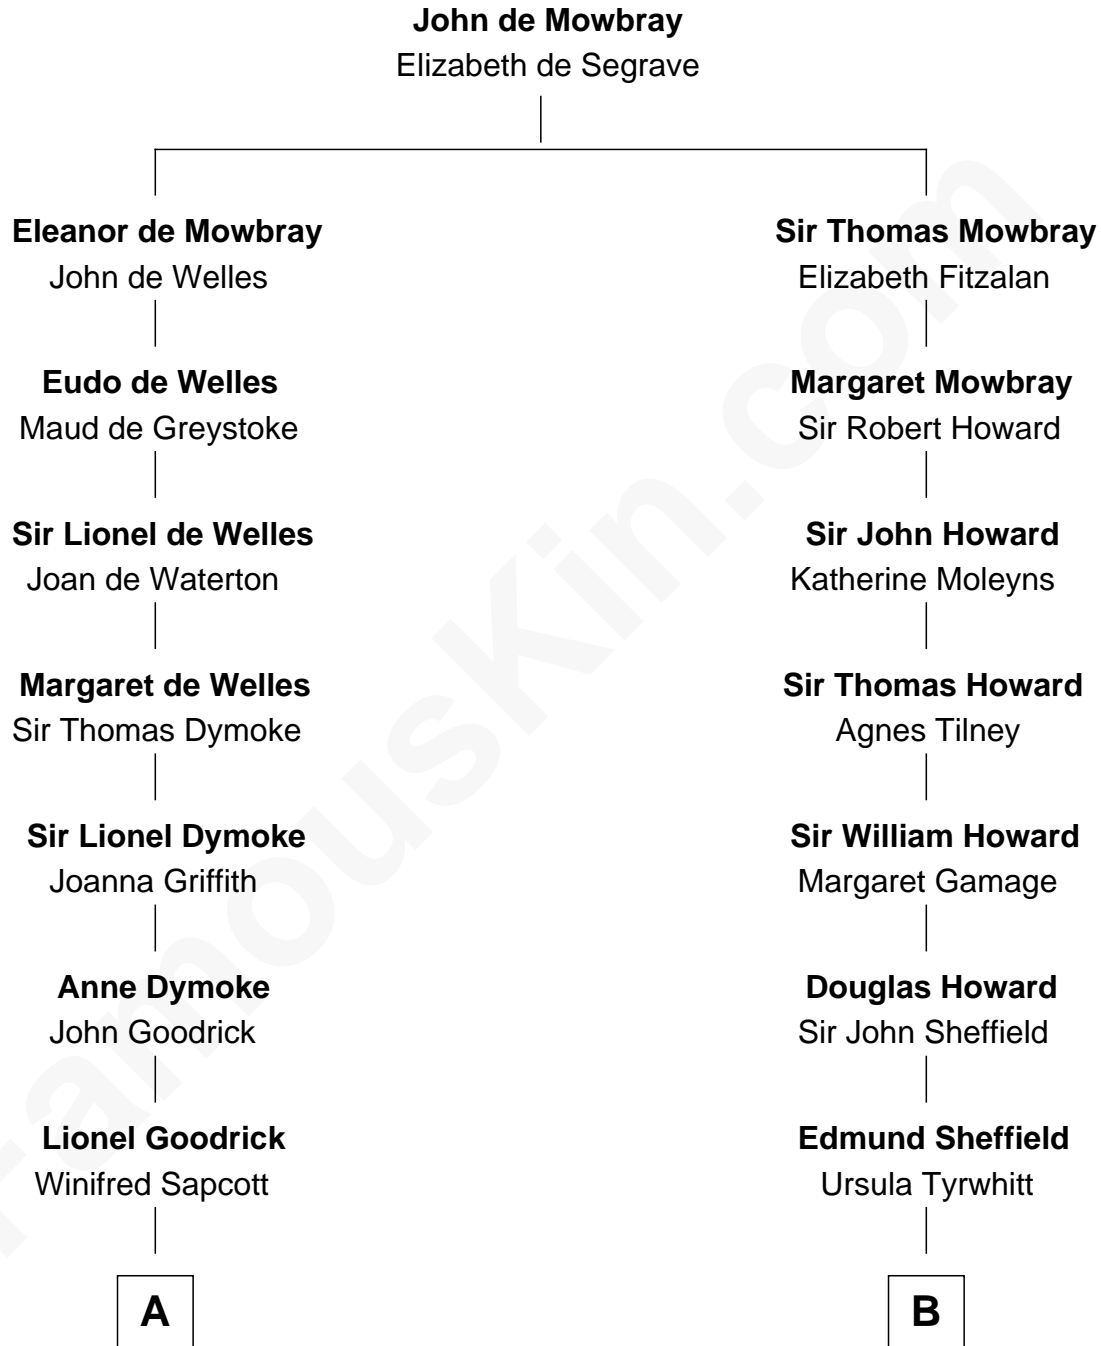

FamousKin.com

Relationship Chart of

Lucille Ball

TV Actress - "I Love Lucy"

19th cousin 1 time removed of

Ellen DeGeneres

Comedienne and TV Personality

C

Nellie Rebecca Durrell

Jasper Clinton Ball

Henry Durrell Ball

Desiree Evelyn Hunt

Lucille Ball

TV Actress - "I Love Lucy"

D

Alfred George DeGeneres