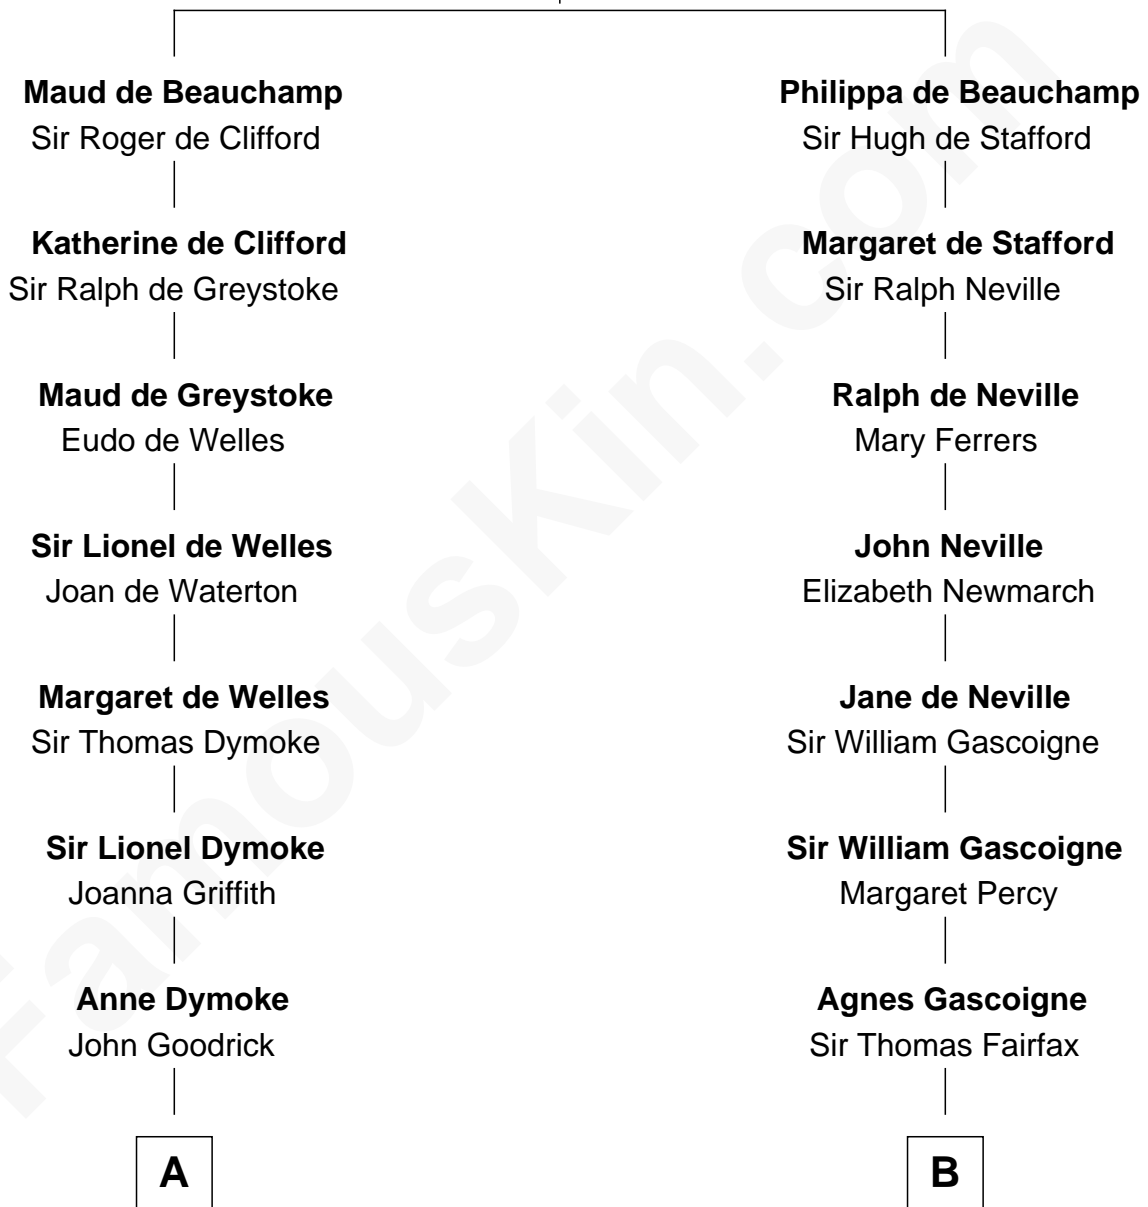

FamousKin.com Relationship Chart of

Lucille Ball

TV Actress - "I Love Lucy"

20th cousin of

Guy Ritchie

British Filmmaker

Sir Thomas de Beauchamp
Katherine de Mortimer

C

George Osborn Durrell

Anne Jane Jewell

Nellie Rebecca Durrell

Jasper Clinton Ball

Henry Durrell Ball

Desiree Evelyn Hunt

Lucille Ball

TV Actress - "I Love Lucy"