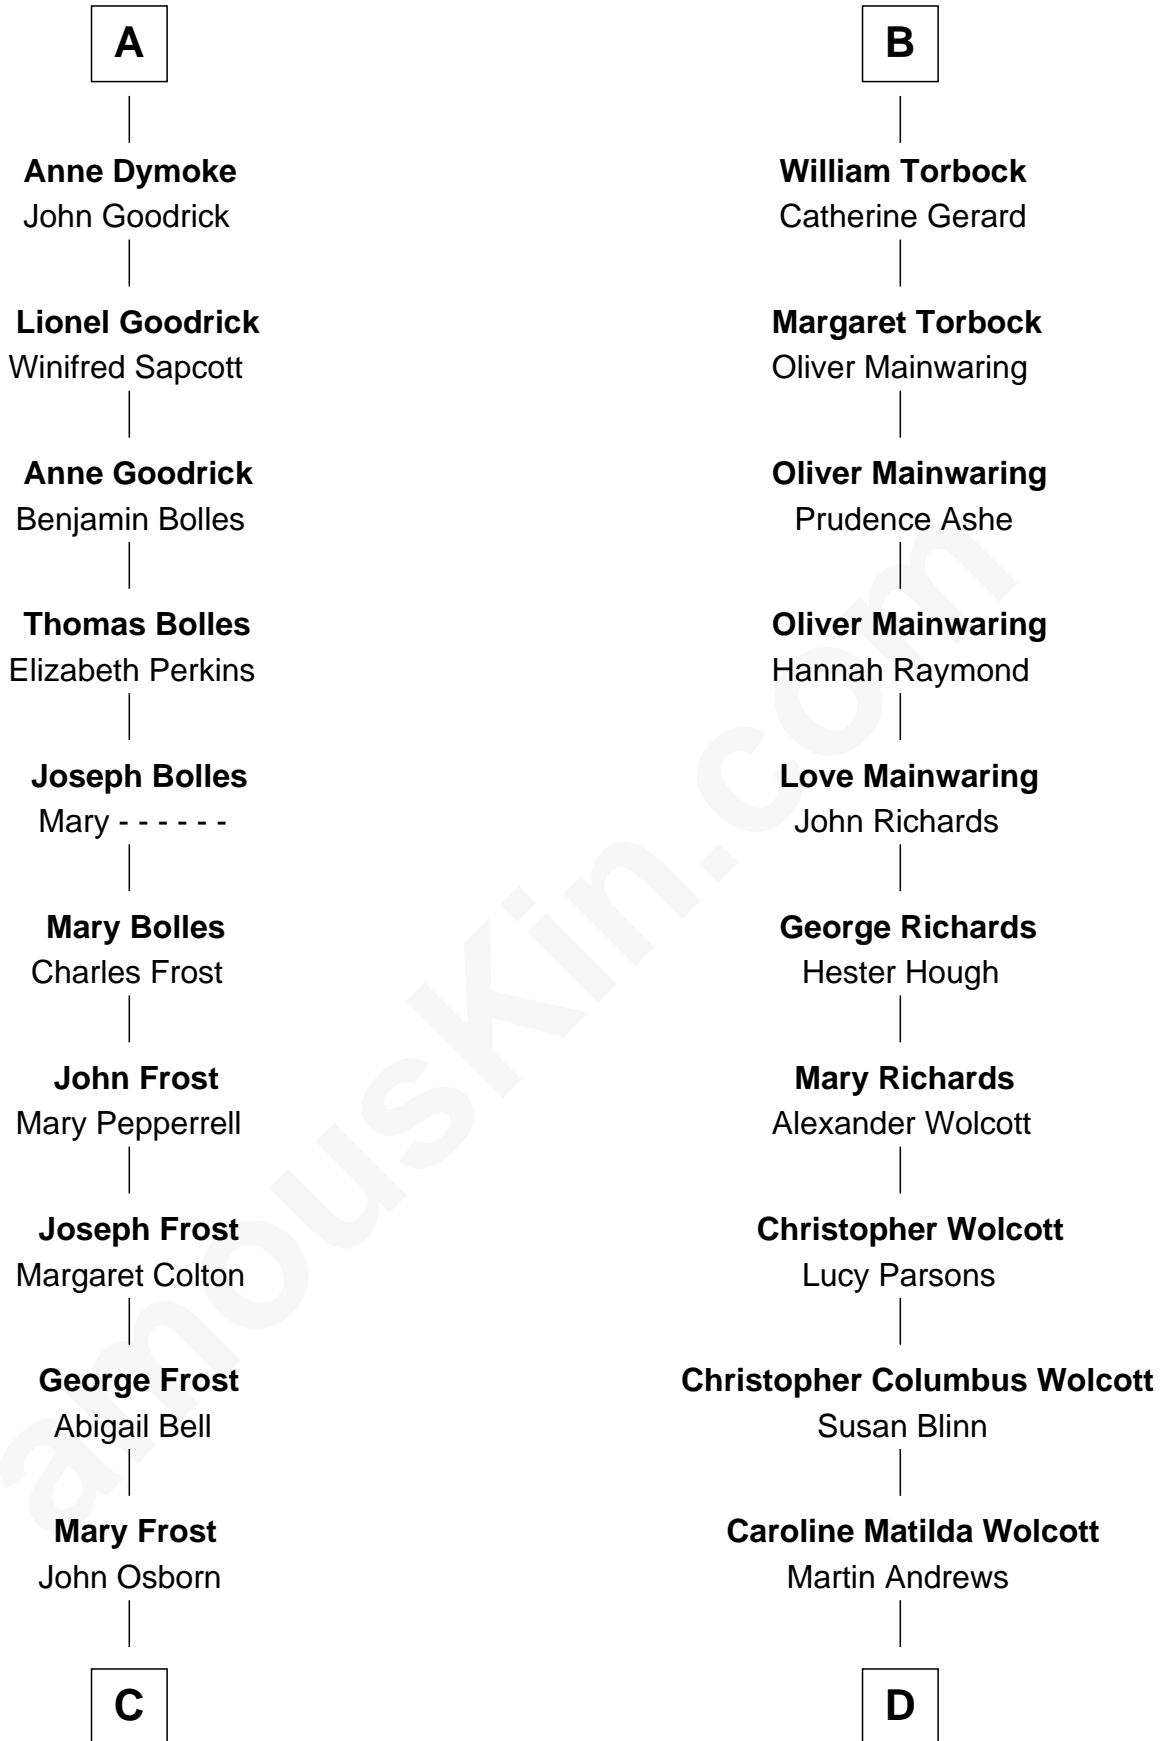

FamousKin.com

Relationship Chart of

Lucille Ball

TV Actress - "I Love Lucy"

18th cousin 3 times removed of

Buckminster Fuller

Author, Architect, and Inventor

Bartholomew de Badlesmere

Margaret de Clare

Margery de Badlesmere

Sir William de Ros

Maud de Roos

John de Welles

John de Welles

Eleanor de Mowbray

Eudo de Welles

Sir John Stanley

Elizabeth Weever

Margery Stanley

Sir William Torbock

Thomas Torbock

Elizabeth Moore

B

C

Sally Bennet Osborn

Newman Durrell

George Osborn Durrell

Anne Jane Jewell

Nellie Rebecca Durrell

Jasper Clinton Ball

Henry Durrell Ball

Desiree Evelyn Hunt