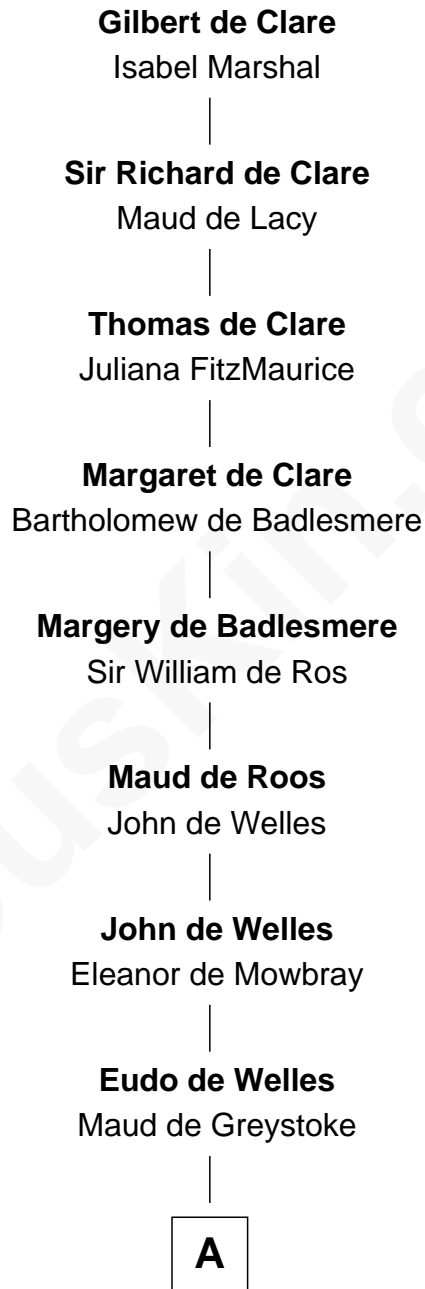

# FamousKin.com Relationship Chart of

**Lucille Ball**

*TV Actress - "I Love Lucy"*

23rd Great-granddaughter of

**Gilbert de Clare**

*Magna Carta Surety*

**A**

**Sir Lionel de Welles**

Joan de Waterton

**Margaret de Welles**

Sir Thomas Dymoke

**Sir Lionel Dymoke**

Joanna Griffith

**Anne Dymoke**

John Goodrick

**Lionel Goodrick**

Winifred Sappcott

**Anne Goodrick**

Benjamin Bolles

**Thomas Bolles**

Elizabeth Perkins

**Joseph Bolles**

Mary - - - - -

**Mary Bolles**

|  
**Sally Bennet Osborn**  
Newman Durrell

|  
**George Osborn Durrell**  
Anne Jane Jewell

|  
**Nellie Rebecca Durrell**  
Jasper Clinton Ball

|  
**Henry Durrell Ball**  
Desiree Evelyn Hunt

|  
**Lucille Ball**