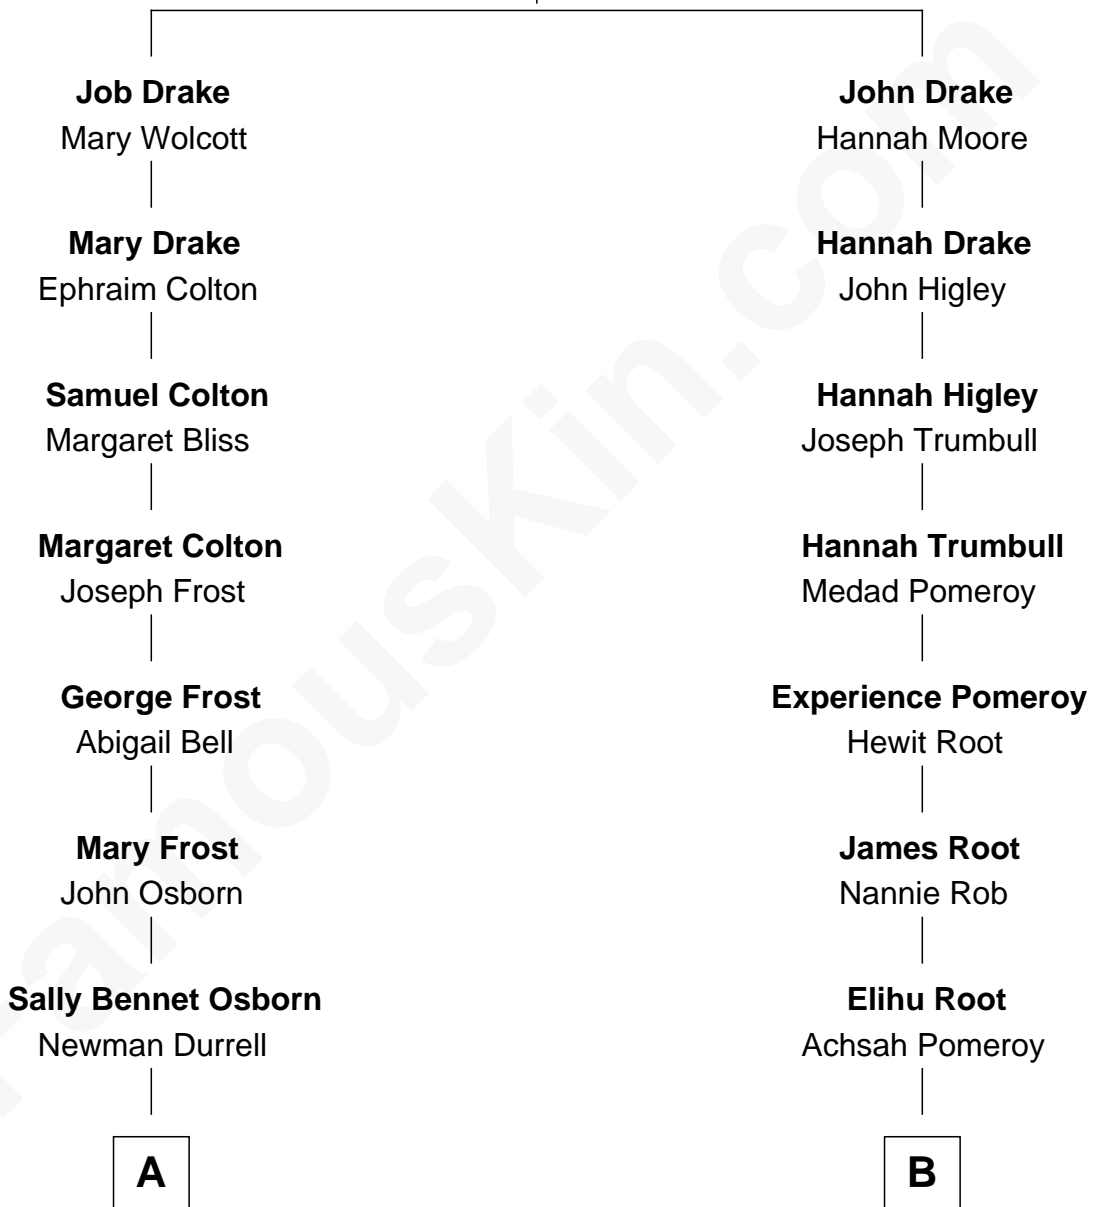

FamousKin.com Relationship Chart of

Lucille Ball

TV Actress - "I Love Lucy"

8th cousin 2 times removed of

Elihu Root

38th U.S. Secretary of State

John Drake
Lettice Shakespeare

FamousKin.com