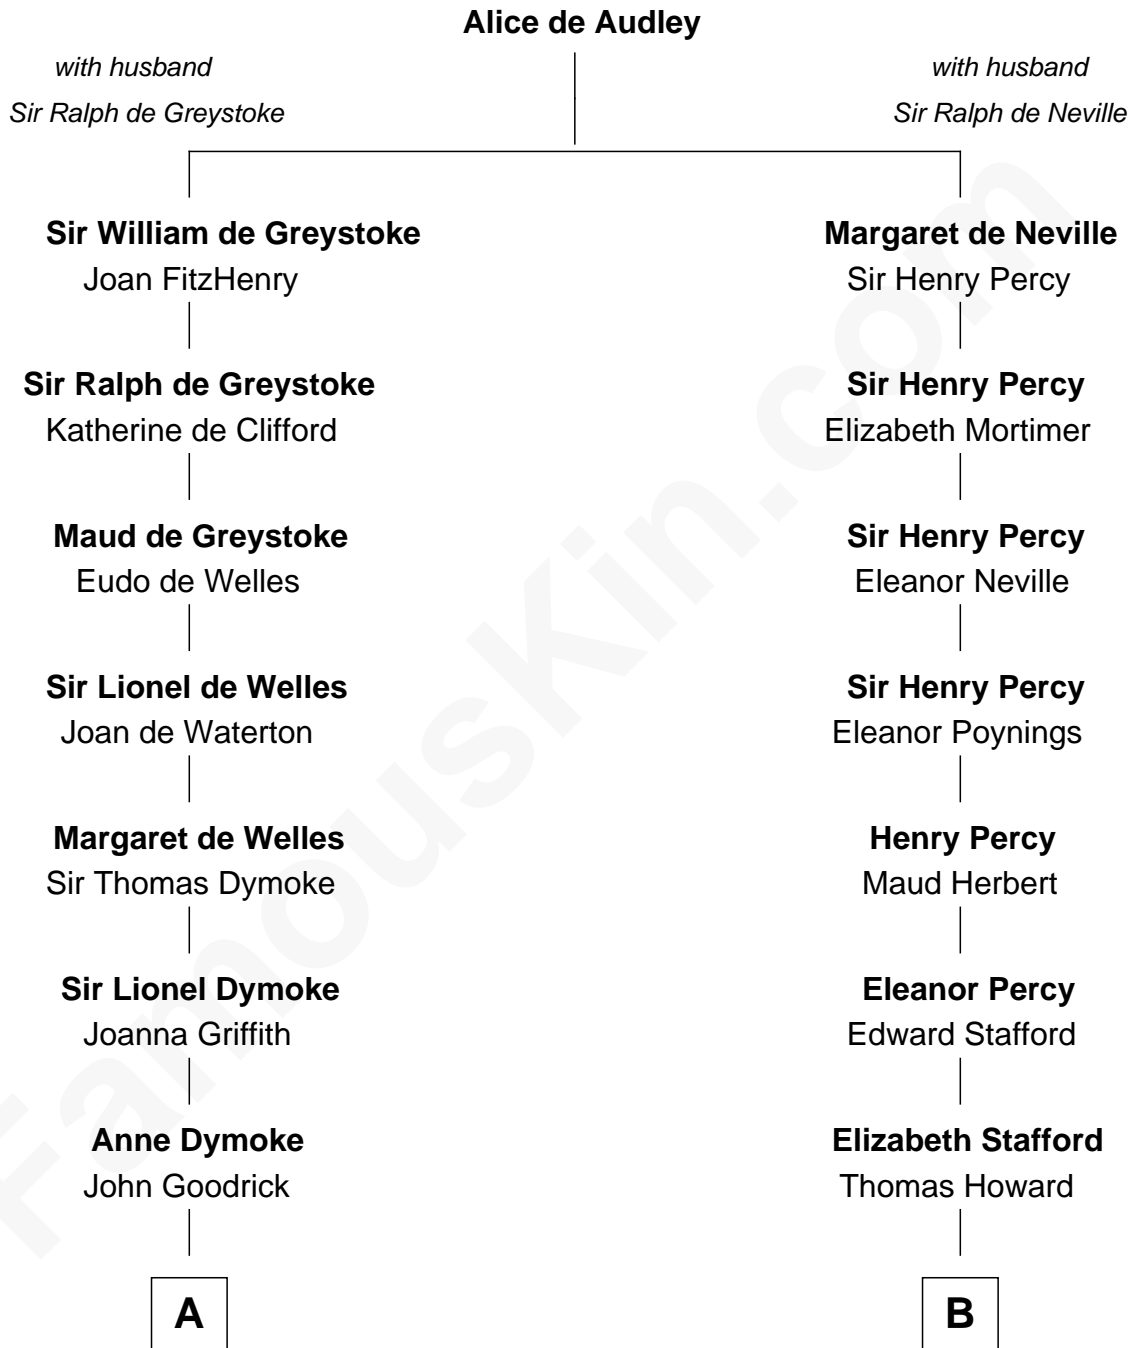

# FamousKin.com Relationship Chart of

**Lucille Ball**

*TV Actress - "I Love Lucy"*

20th cousin of

**Thomas Hunt Morgan**

*Nobel Prize Winner in Physiology or Medicine*

**C**

**George Osborn Durrell**

Anne Jane Jewell

**Nellie Rebecca Durrell**

Jasper Clinton Ball

**Henry Durrell Ball**

Desiree Evelyn Hunt

**Lucille Ball**

*TV Actress - "I Love Lucy"*

**D**

**Francis Scott Key**

Mary Tayloe Lloyd

**Elizabeth Phoebe Key**

Charles Howard

**Ellen Key Howard**

Charlton Hunt Morgan

**Thomas Hunt Morgan**

*Nobel Prize Winner*