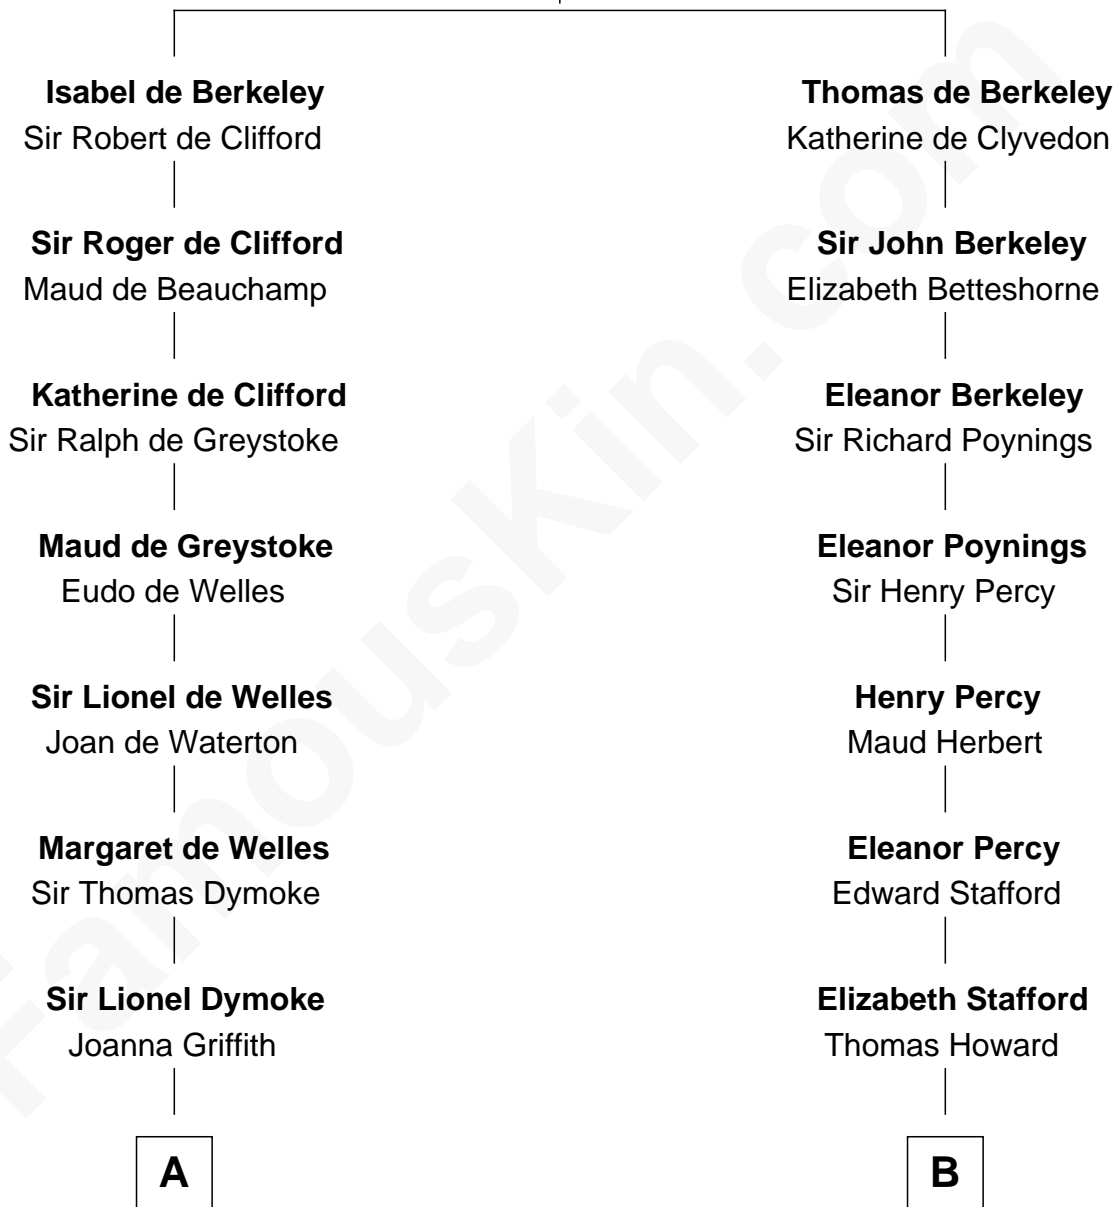

FamousKin.com

Relationship Chart of

Lucille Ball

TV Actress - "I Love Lucy"

20th cousin 1 time removed of

Thomas Hunt Morgan

Nobel Prize Winner in Physiology or Medicine

Sir Maurice de Berkeley

Eve la Zouche

C

Sally Bennet Osborn

Newman Durrell

George Osborn Durrell

Anne Jane Jewell

Nellie Rebecca Durrell

Jasper Clinton Ball

Henry Durrell Ball

Desiree Evelyn Hunt

Lucille Ball

TV Actress - "I Love Lucy"

D

Francis Scott Key

Mary Tayloe Lloyd

Elizabeth Phoebe Key