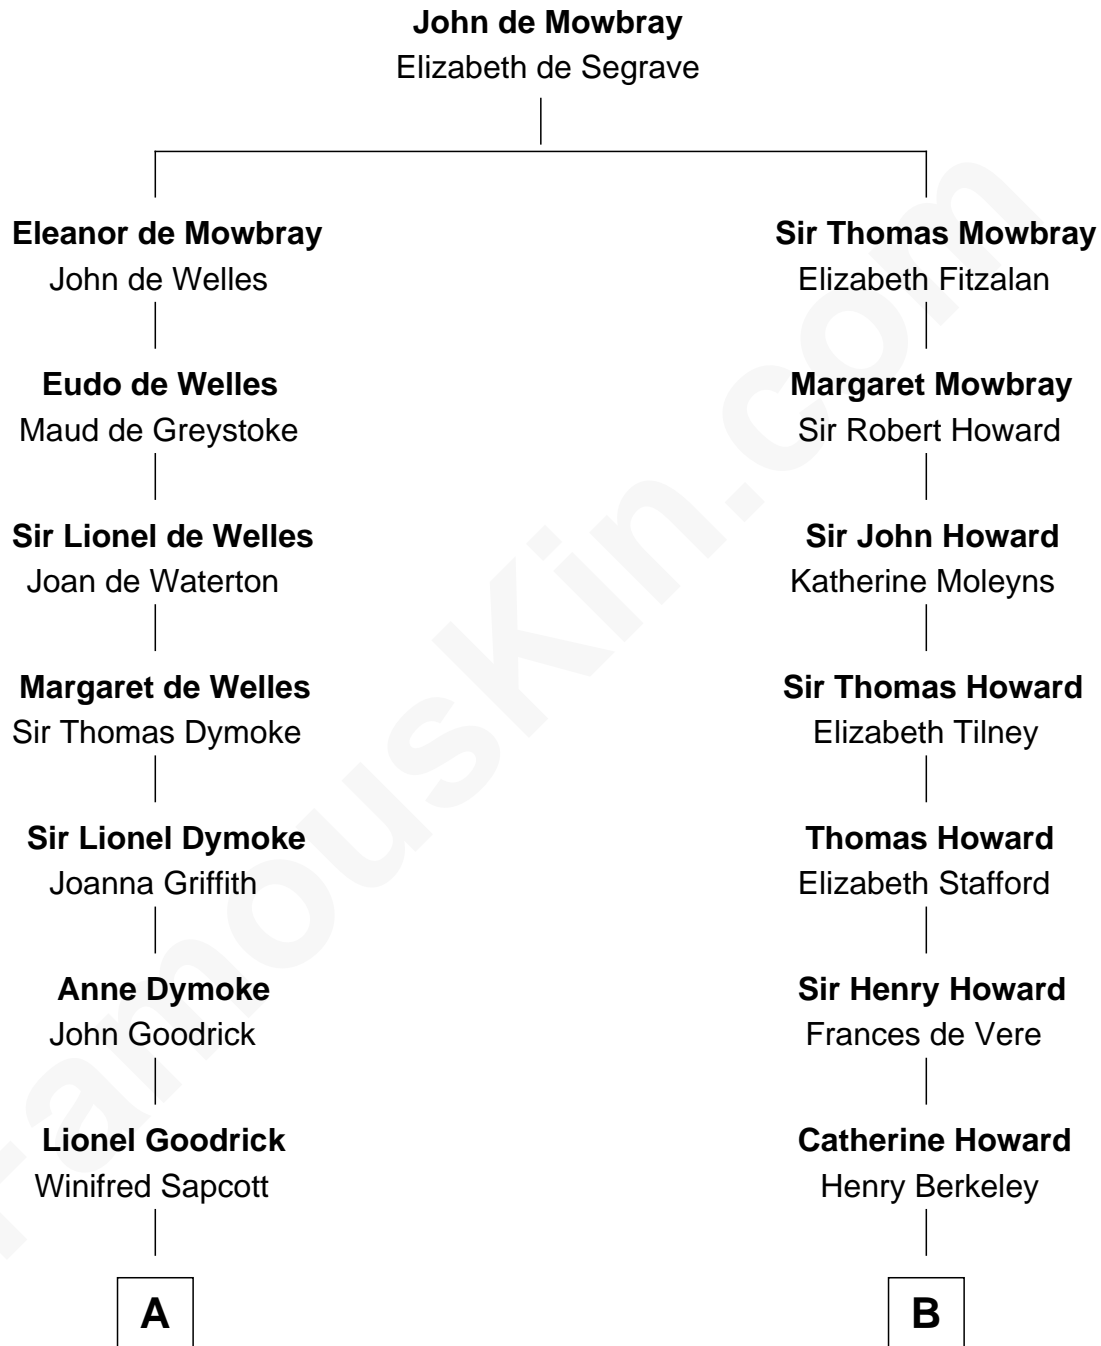

Thomas Hunt Morgan

Nobel Prize Winner in Physiology or Medicine