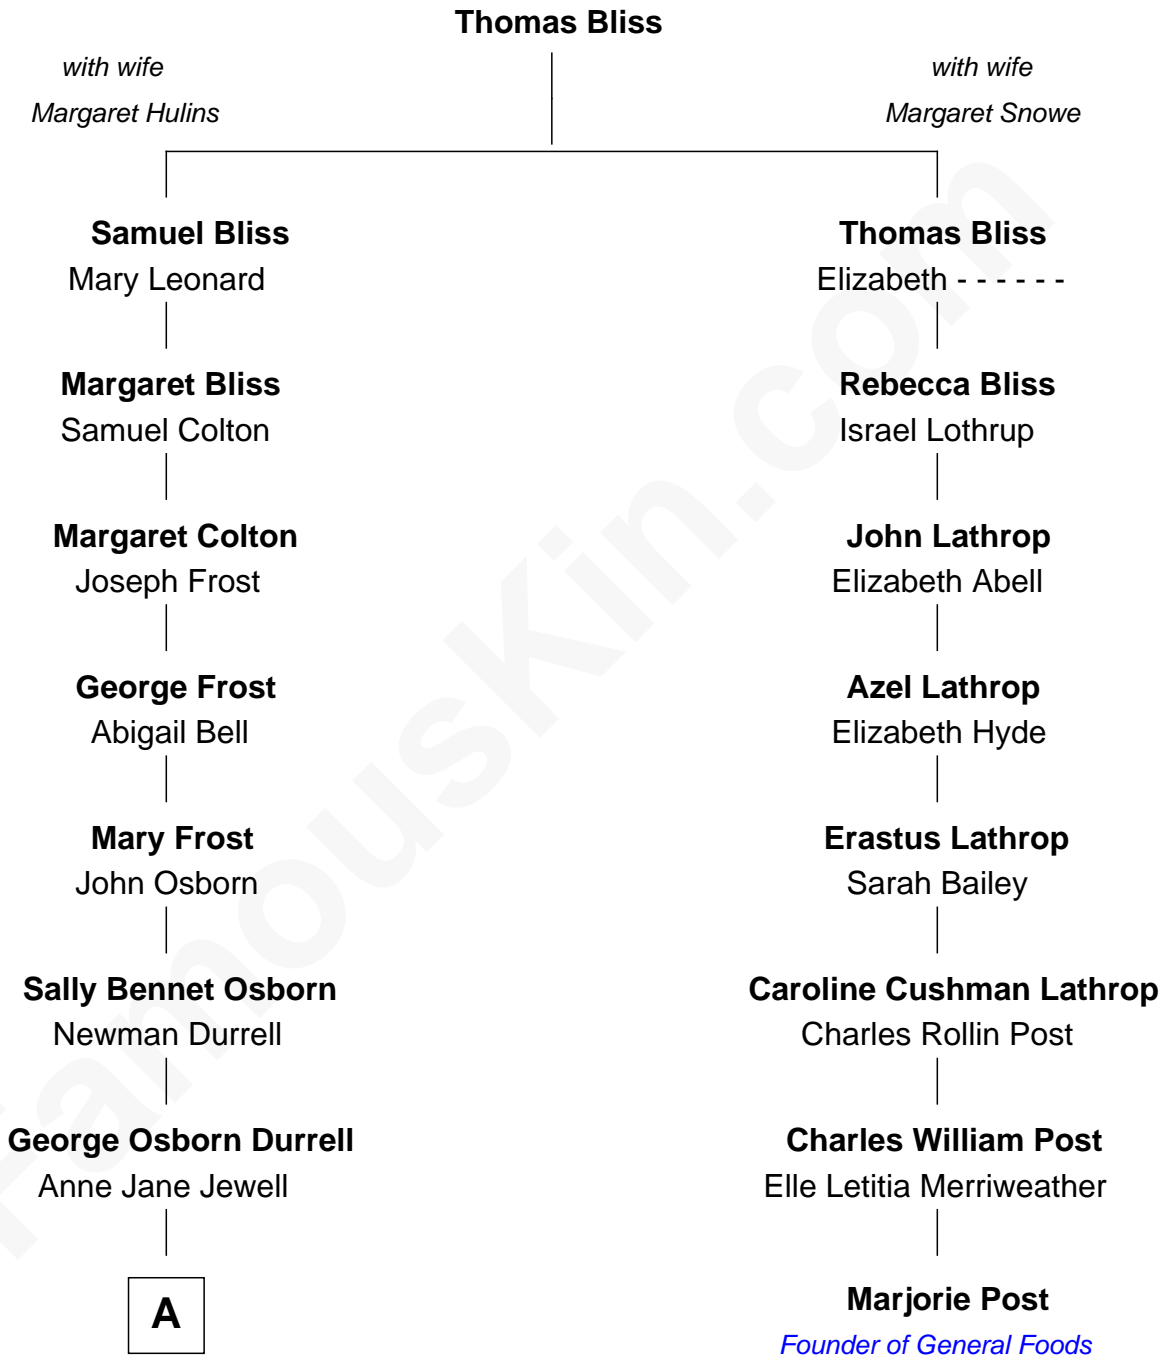

FamousKin.com

Relationship Chart of

Lucille Ball

TV Actress - "I Love Lucy"

7th cousin 2 times removed of

Marjorie Post

Founder of General Foods

A

—
Nellie Rebecca Durrell

Jasper Clinton Ball

—
Henry Durrell Ball

Desiree Evelyn Hunt

—
Lucille Ball

TV Actress - "I Love Lucy"

FamousKin.com