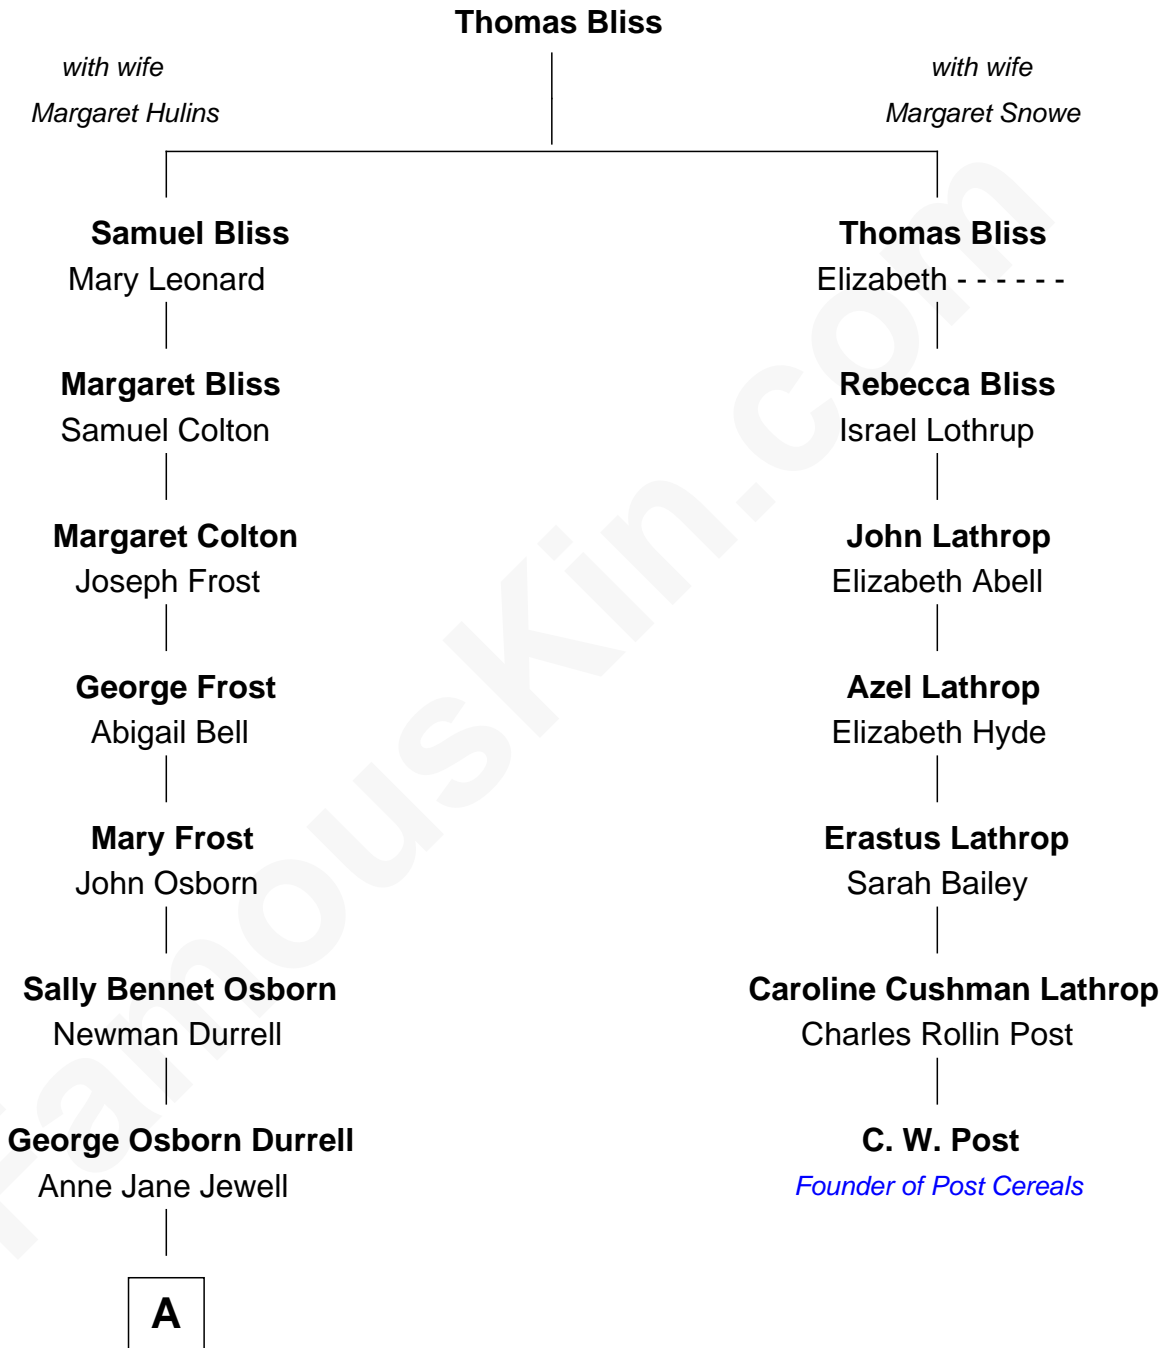

FamousKin.com Relationship Chart of

Lucille Ball

TV Actress - "I Love Lucy"

6th cousin 3 times removed of

C. W. Post

Founder of Post Cereals

A

—
Nellie Rebecca Durrell

Jasper Clinton Ball

—
Henry Durrell Ball

Desiree Evelyn Hunt

—
Lucille Ball

TV Actress - "I Love Lucy"

FamousKin.com