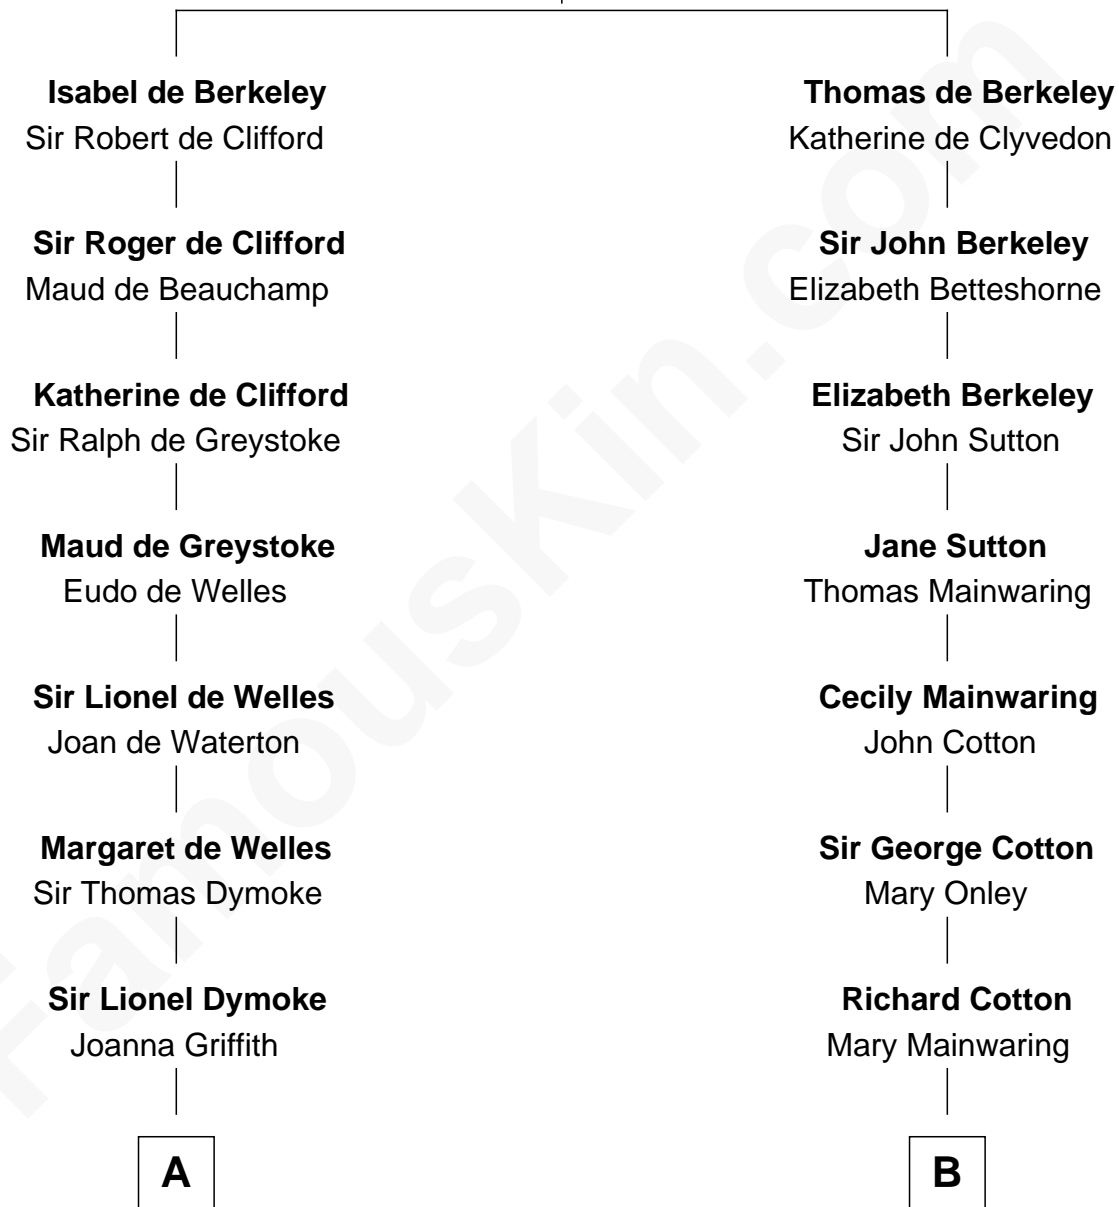

FamousKin.com Relationship Chart of

Lucille Ball

TV Actress - "I Love Lucy"

14th cousin 7 times removed of

C. W. Post

Founder of Post Cereals

Sir Maurice de Berkeley

Eve la Zouche

C

—
Sally Bennet Osborn

Newman Durrell

—
George Osborn Durrell

Anne Jane Jewell

—
Nellie Rebecca Durrell

Jasper Clinton Ball

—
Henry Durrell Ball

Desiree Evelyn Hunt

—
Lucille Ball

TV Actress - "I Love Lucy"