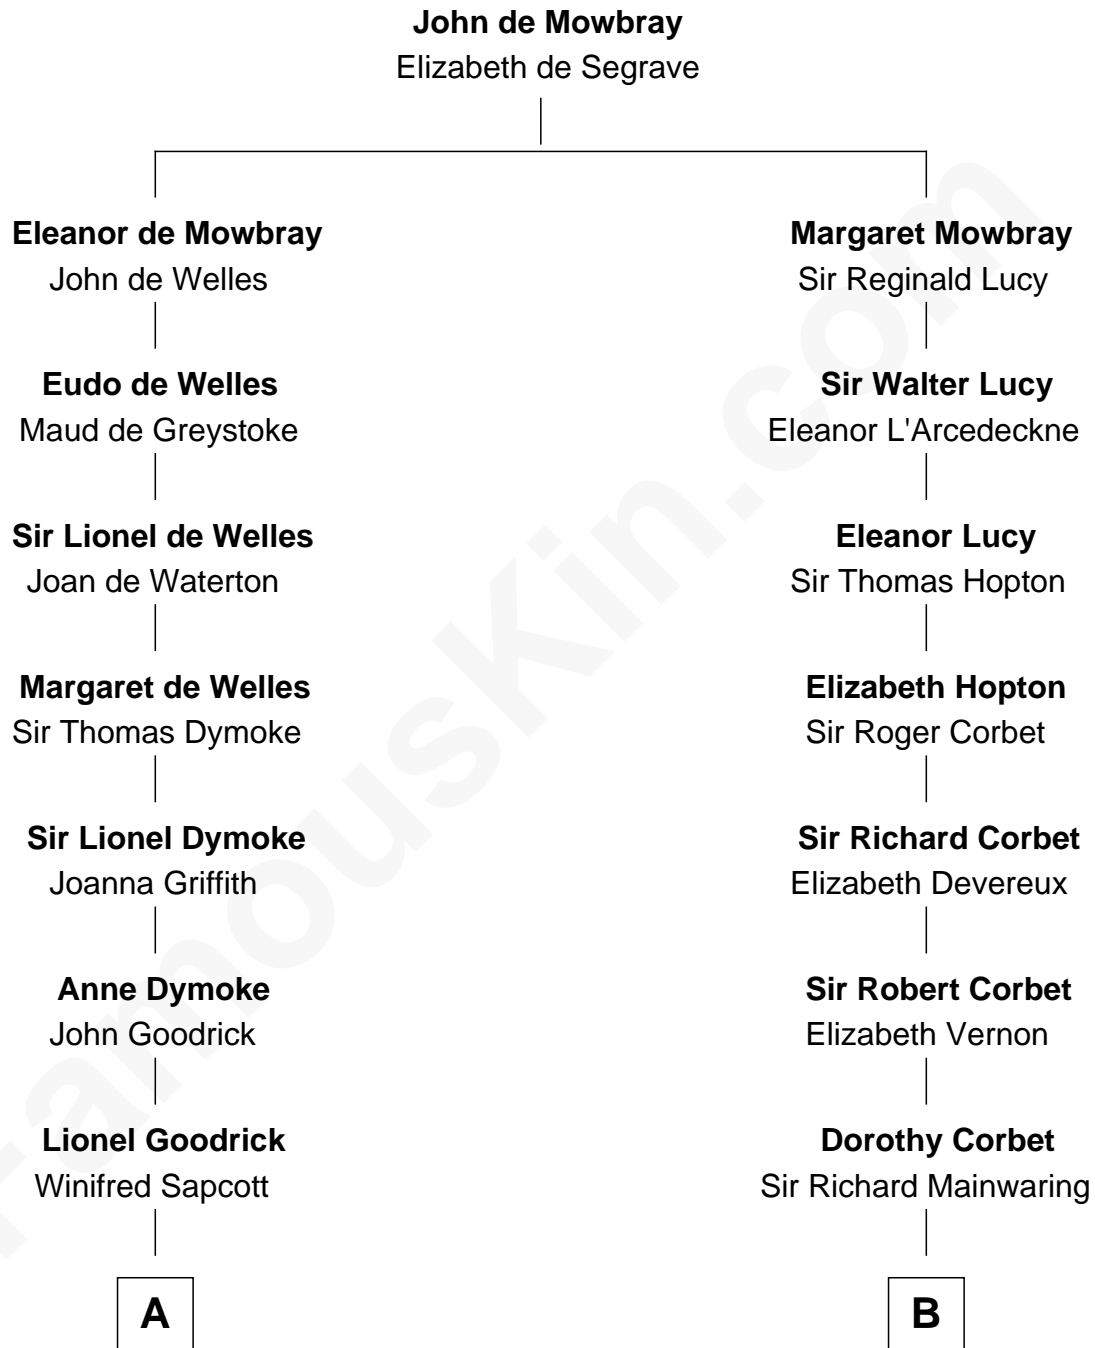

FamousKin.com

Relationship Chart of

Lucille Ball

TV Actress - "I Love Lucy"

16th cousin 3 times removed of

C. W. Post

Founder of Post Cereals