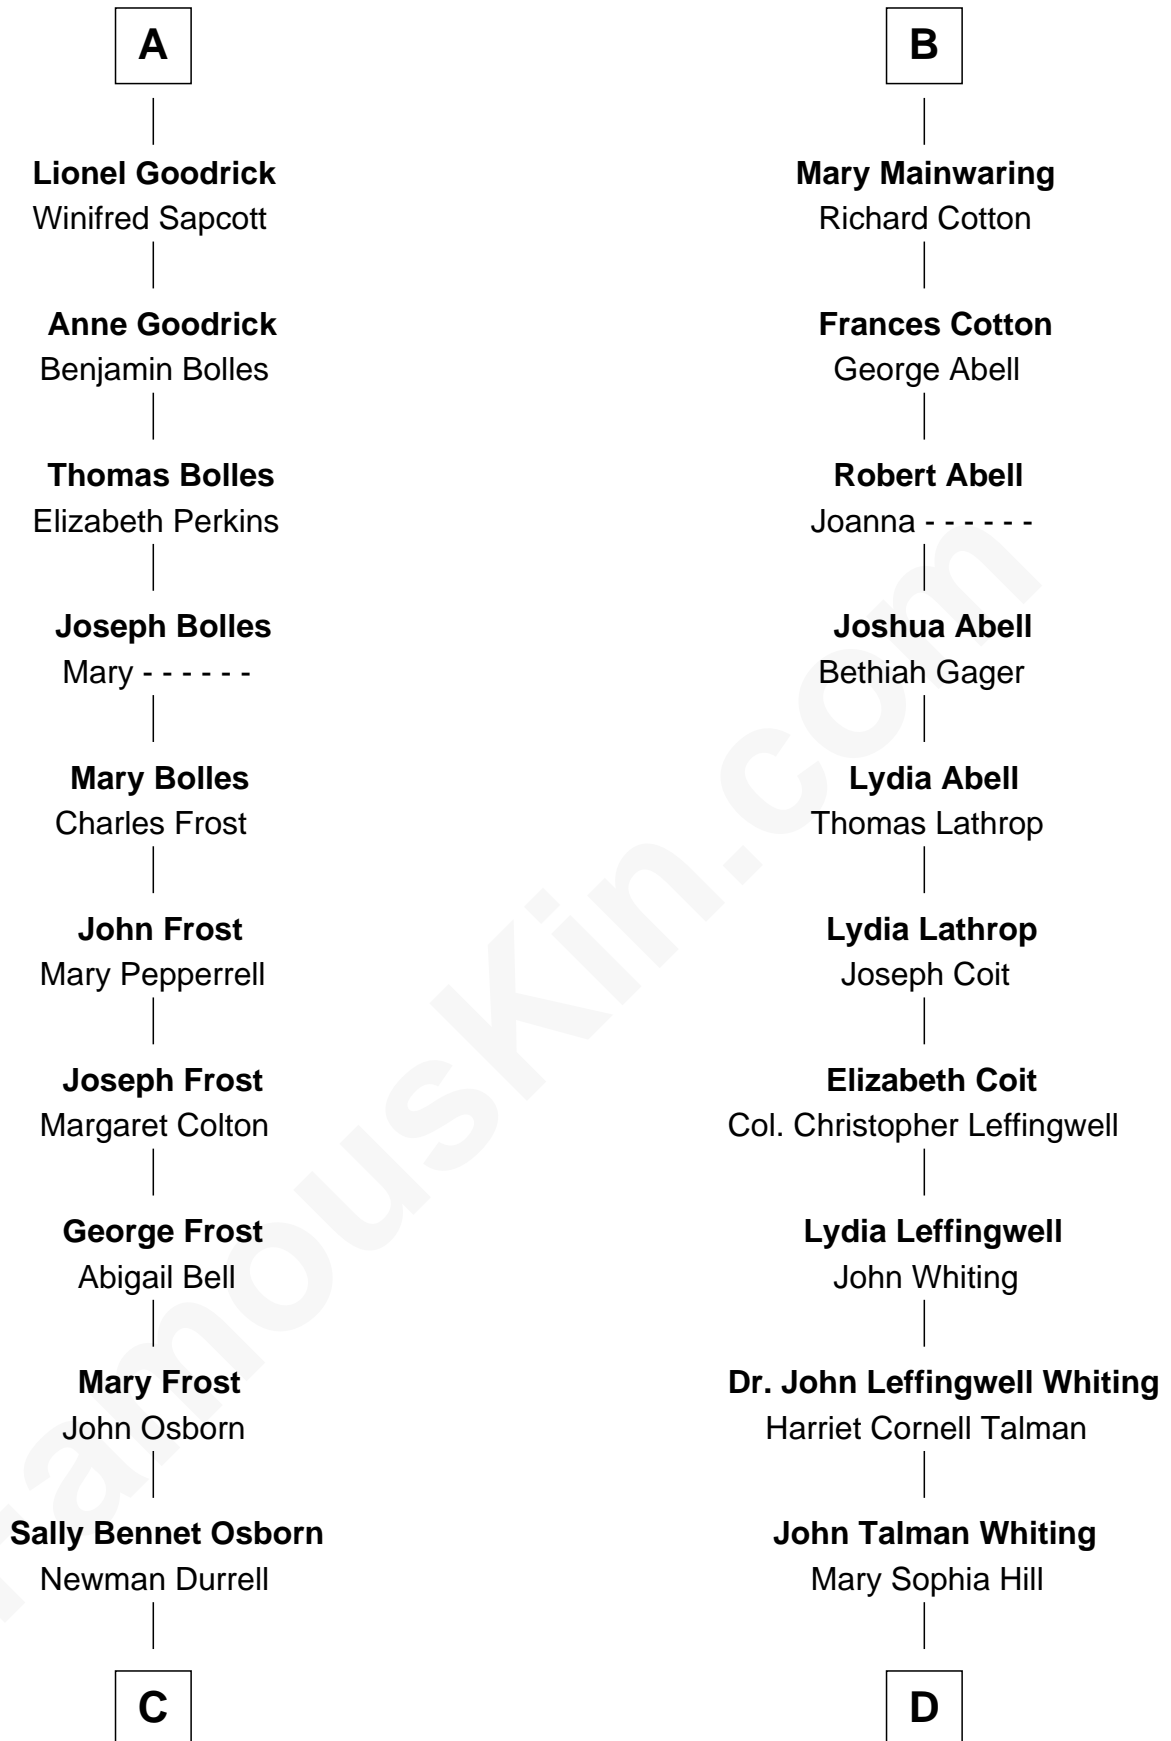

FamousKin.com Relationship Chart of

Lucille Ball

TV Actress - "I Love Lucy"

20th cousin of

Adlai Stevenson III

U.S. Senator from Illinois

Sir Thomas de Beauchamp

Katherine de Mortimer

C

George Osborn Durrell

Anne Jane Jewell

Nellie Rebecca Durrell

Jasper Clinton Ball

Henry Durrell Ball

Desiree Evelyn Hunt

Lucille Ball