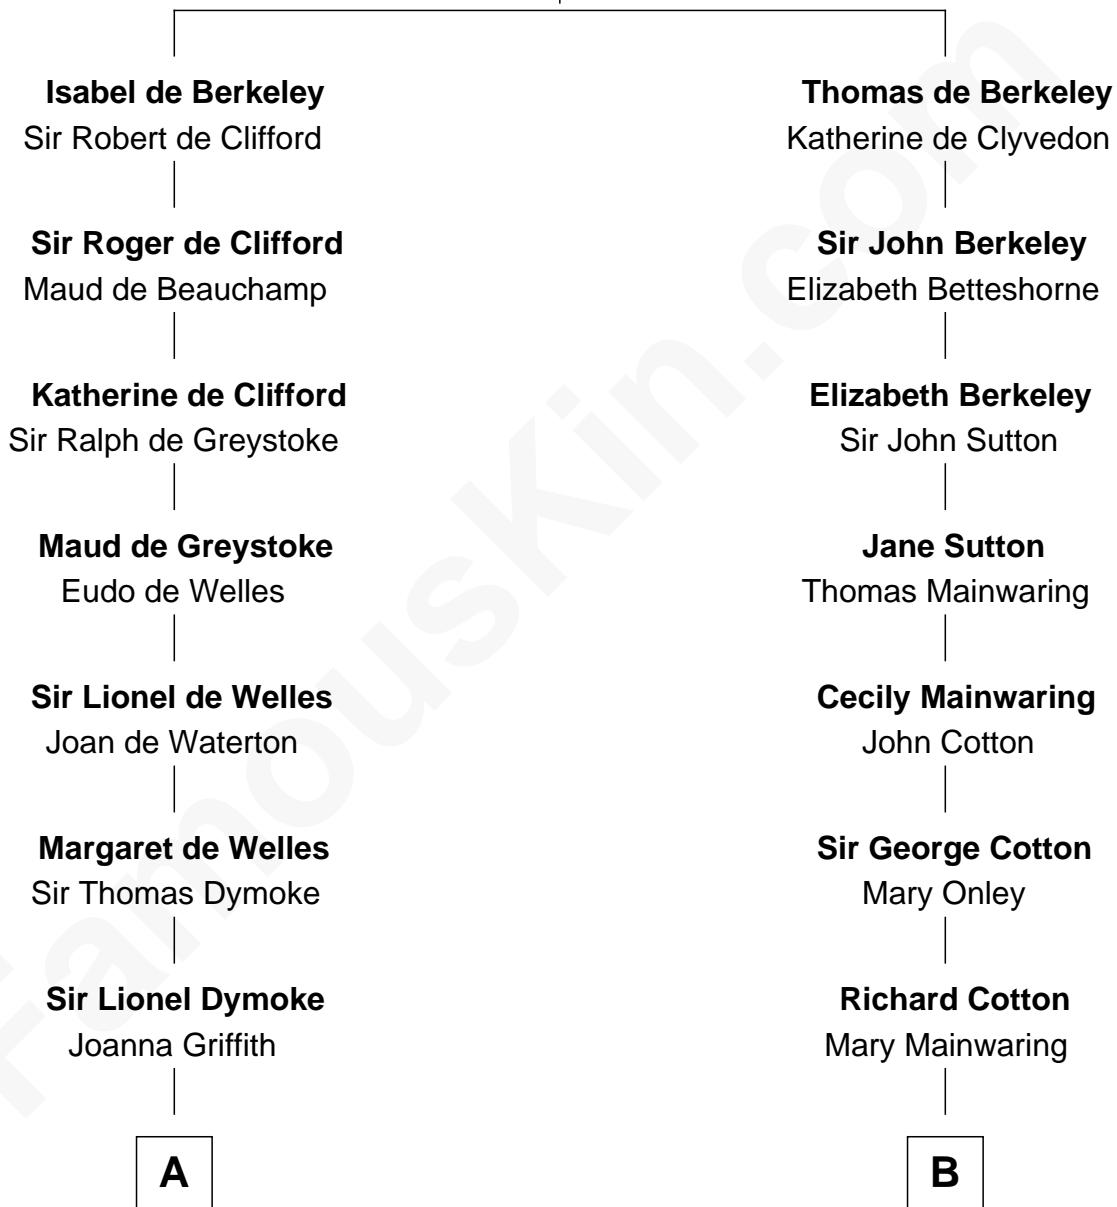

FamousKin.com

Relationship Chart of

Lucille Ball

TV Actress - "I Love Lucy"

19th cousin 2 times removed of

Adlai Stevenson III

U.S. Senator from Illinois

Sir Maurice de Berkeley

Eve la Zouche

C

Sally Bennet Osborn

Newman Durrell

George Osborn Durrell

Anne Jane Jewell

Nellie Rebecca Durrell

Jasper Clinton Ball