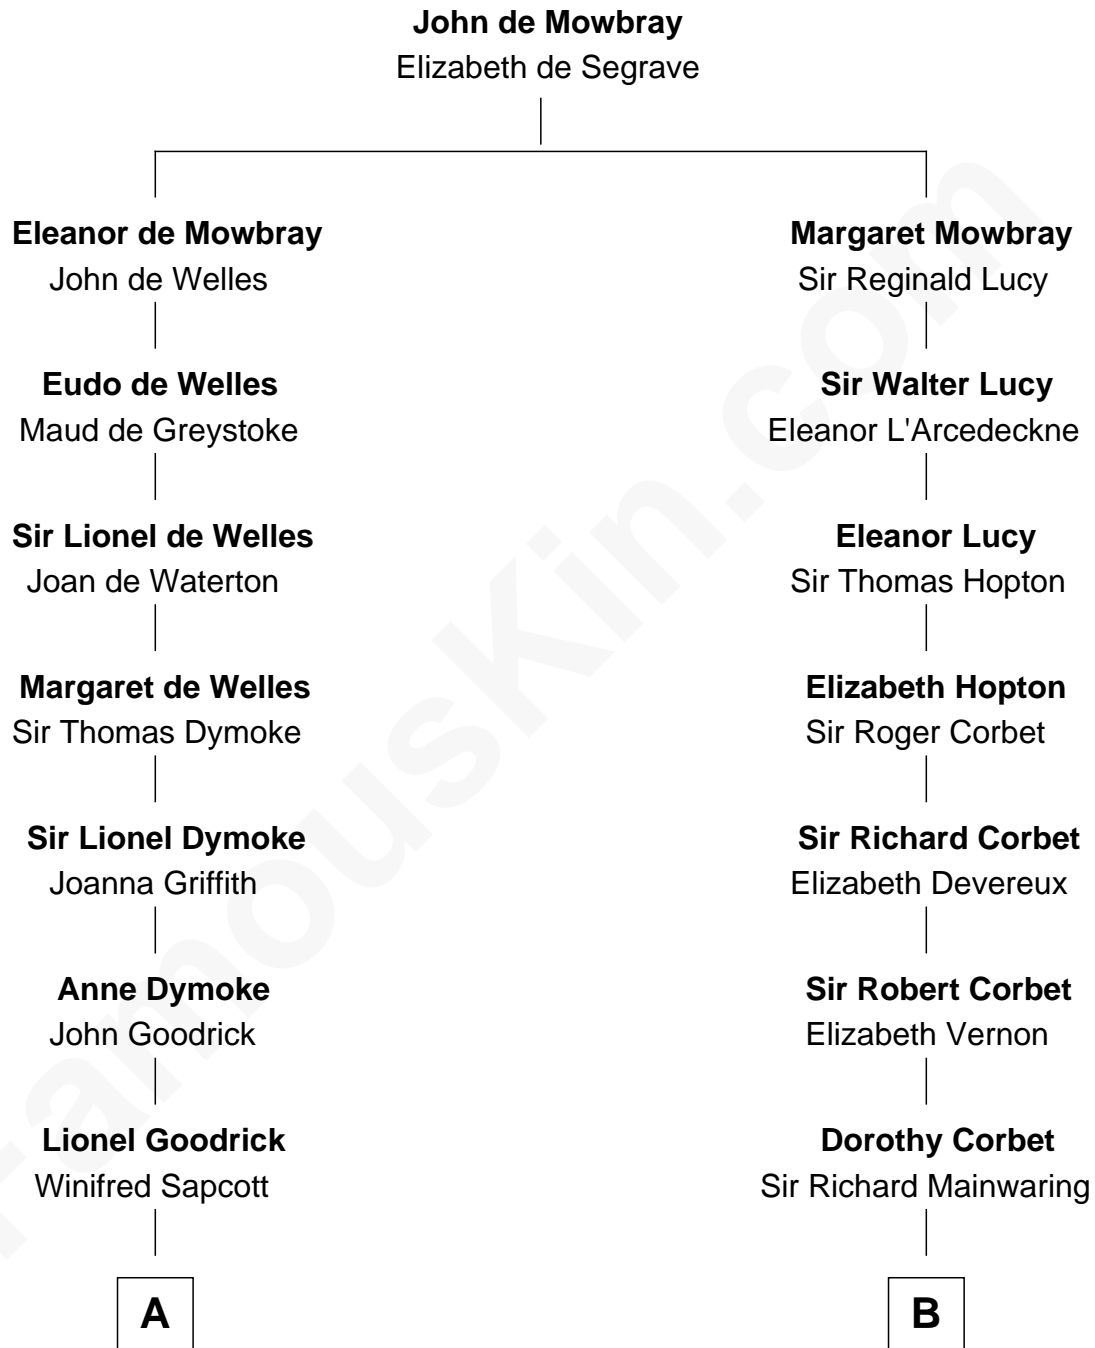

FamousKin.com

Relationship Chart of

Lucille Ball

TV Actress - "I Love Lucy"

19th cousin 2 times removed of

Adlai Stevenson III

U.S. Senator from Illinois

C

Nellie Rebecca Durrell

Jasper Clinton Ball

Henry Durrell Ball

Desiree Evelyn Hunt

Lucille Ball

TV Actress - "I Love Lucy"

D

John Talman Whiting

Mary Sophia Hill

Mary DeGama Whiting

William Borden

John Borden

Ellen Wallace Waller

Ellen Borden

Adlai Ewing Stevenson

Adlai Stevenson III