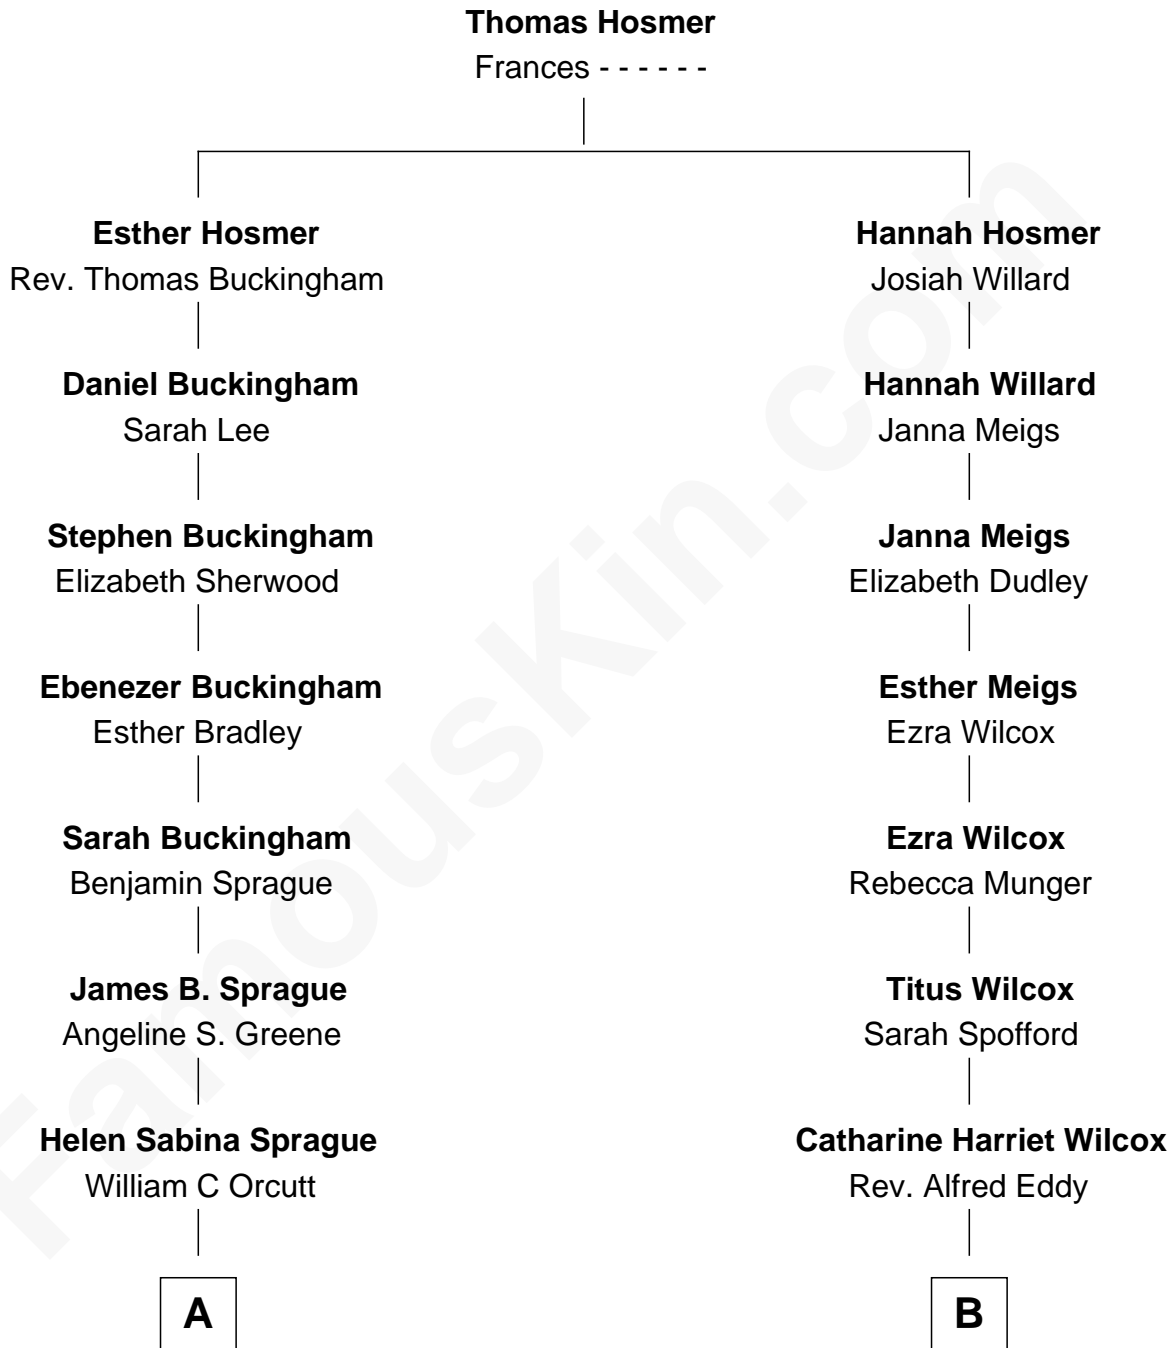

# FamousKin.com Relationship Chart of

**Lucille Ball**

*TV Actress - "I Love Lucy"*

9th cousin 2 times removed of

**Jodie Foster**

*Movie Actress*

**A**

**Flora Belle Orcutt**  
Frederick Charles Hunt

**Desiree Evelyn Hunt**  
Henry Durrell Ball

**Lucille Ball**  
*TV Actress - "I Love Lucy"*

**B**

**Katherine Louise Eddy**  
Lucius George Fisher

**Alice Eddy Fisher**  
Alexis Caldwell Foster

**Lucius Fisher Foster**  
Constance Marie Robertson

**Lucius Fisher Foster**  
Evelyn Della Almond

**Jodie Foster**  
*Movie Actress*