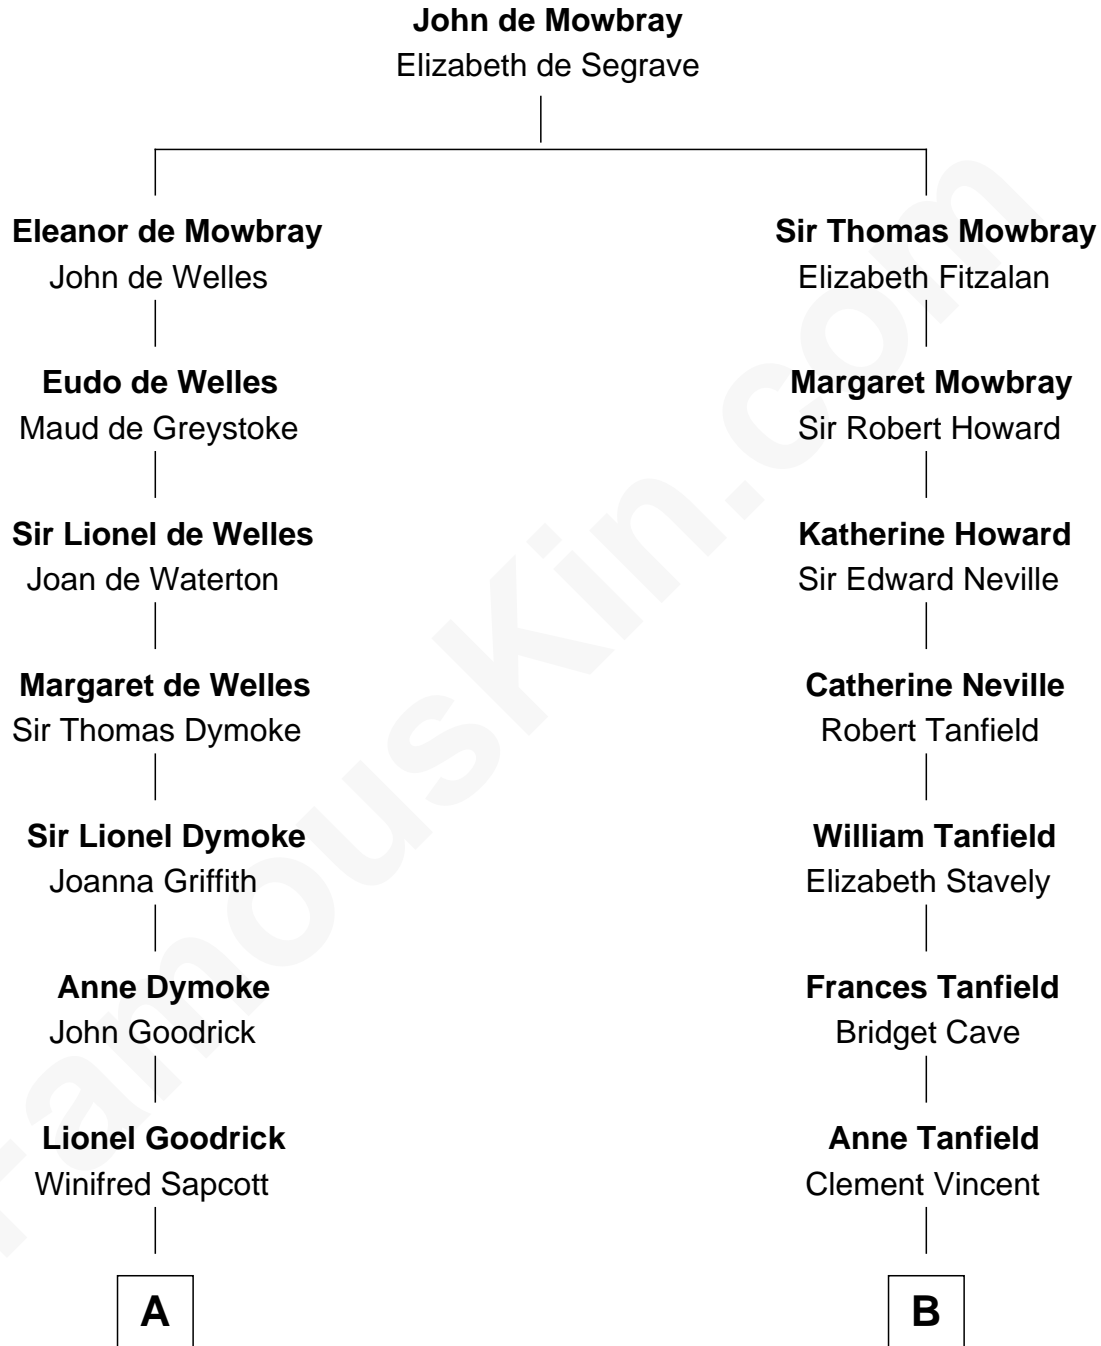

FamousKin.com

Relationship Chart of

Lucille Ball

TV Actress - "I Love Lucy"

14th cousin 5 times removed of

Henry Lee III

9th Governor of Virginia

C

—
Nellie Rebecca Durrell

Jasper Clinton Ball

—
Henry Durrell Ball

Desiree Evelyn Hunt

—
Lucille Ball

TV Actress - "I Love Lucy"

FamousKin.com