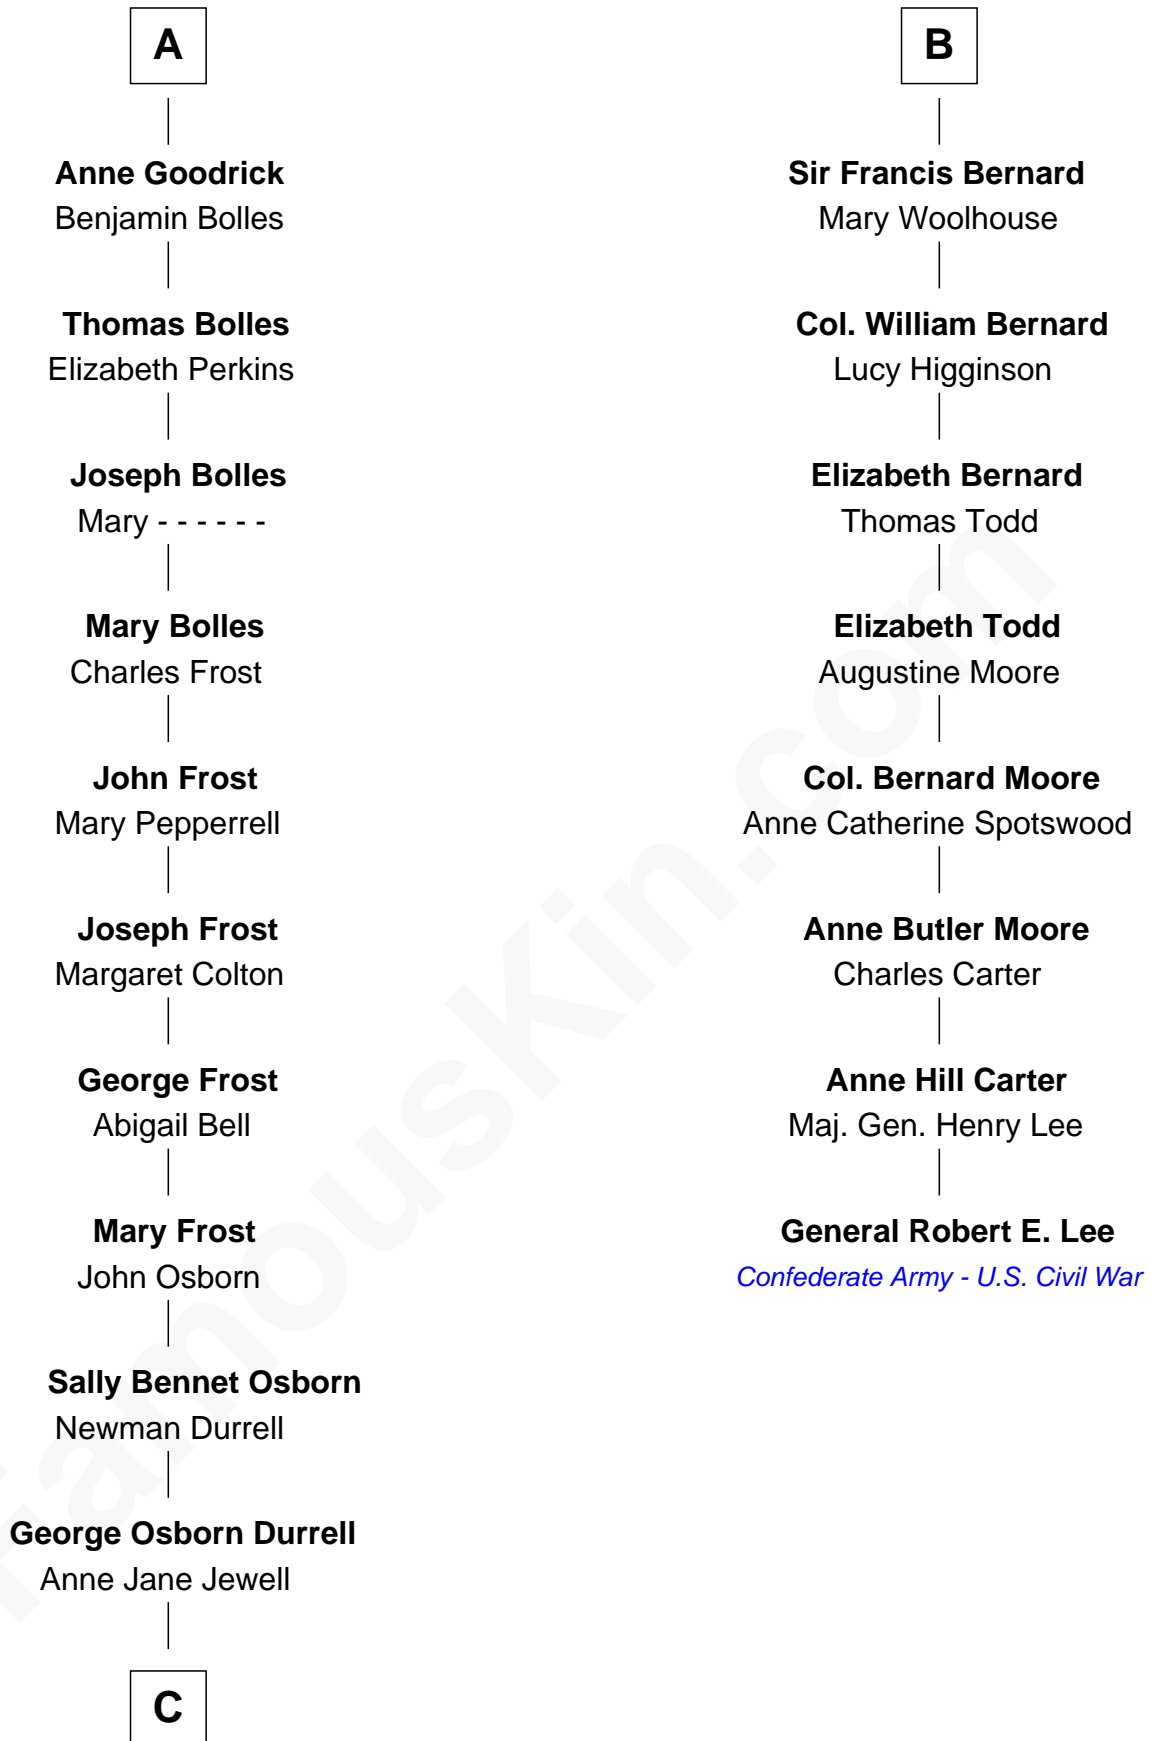

### Lucille Ball

TV Actress - "I Love Lucy"

14th cousin 5 times removed of

**Margaret de Welles**  
Sir Thomas Dymoke

**Sir Lionel Dymoke**  
Joanna Griffith

**Anne Dymoke**  
John Goodrick

**Lionel Goodrick**  
Winifred Sappcott

**A**

**Margery de Welles**  
Stephen le Scrope

**John le Scrope**  
Elizabeth Chaworth

**Elizabeth le Scrope**  
Sir Henry le Scrope

**Margaret Scrope**  
John Bernard

**John Bernard**  
Margaret Daundelyn

**John Bernard**  
Cecily Muscote

**Francis Bernard**  
Alice Hazlewood

**B**

**C**

—  
**Nellie Rebecca Durrell**

Jasper Clinton Ball

—  
**Henry Durrell Ball**

Desiree Evelyn Hunt

—  
**Lucille Ball**

*TV Actress - "I Love Lucy"*

FamousKin.com