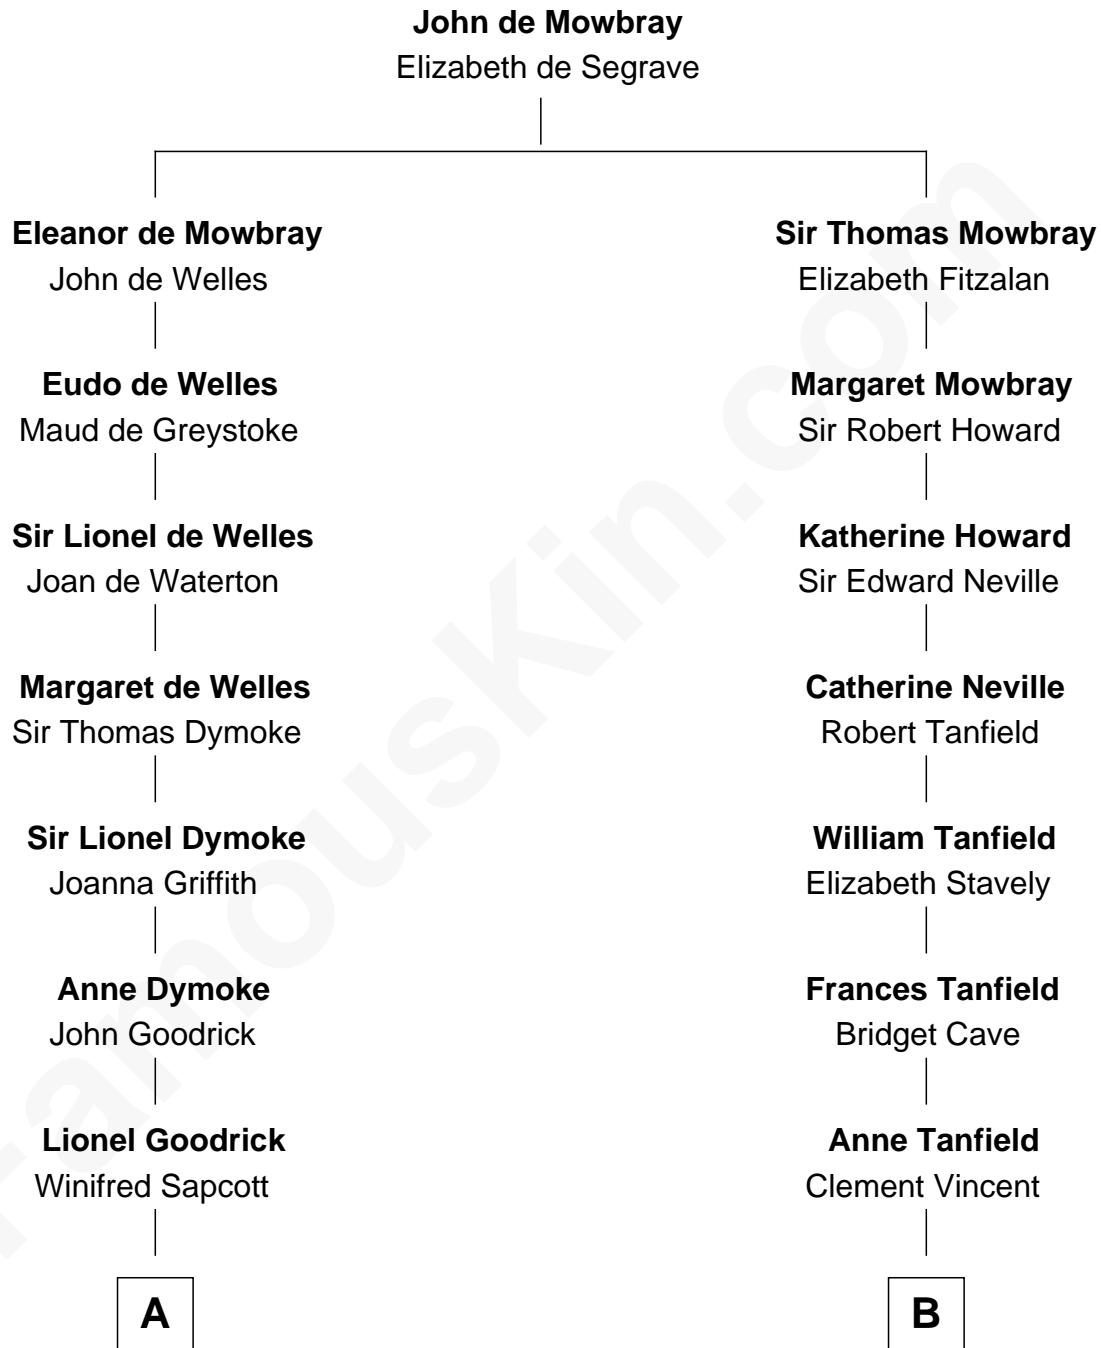

FamousKin.com

Relationship Chart of

Lucille Ball

TV Actress - "I Love Lucy"

15th cousin 4 times removed of

General Robert E. Lee

Confederate Army - U.S. Civil War

C

—
Nellie Rebecca Durrell

Jasper Clinton Ball

—
Henry Durrell Ball

Desiree Evelyn Hunt

—
Lucille Ball

TV Actress - "I Love Lucy"

FamousKin.com