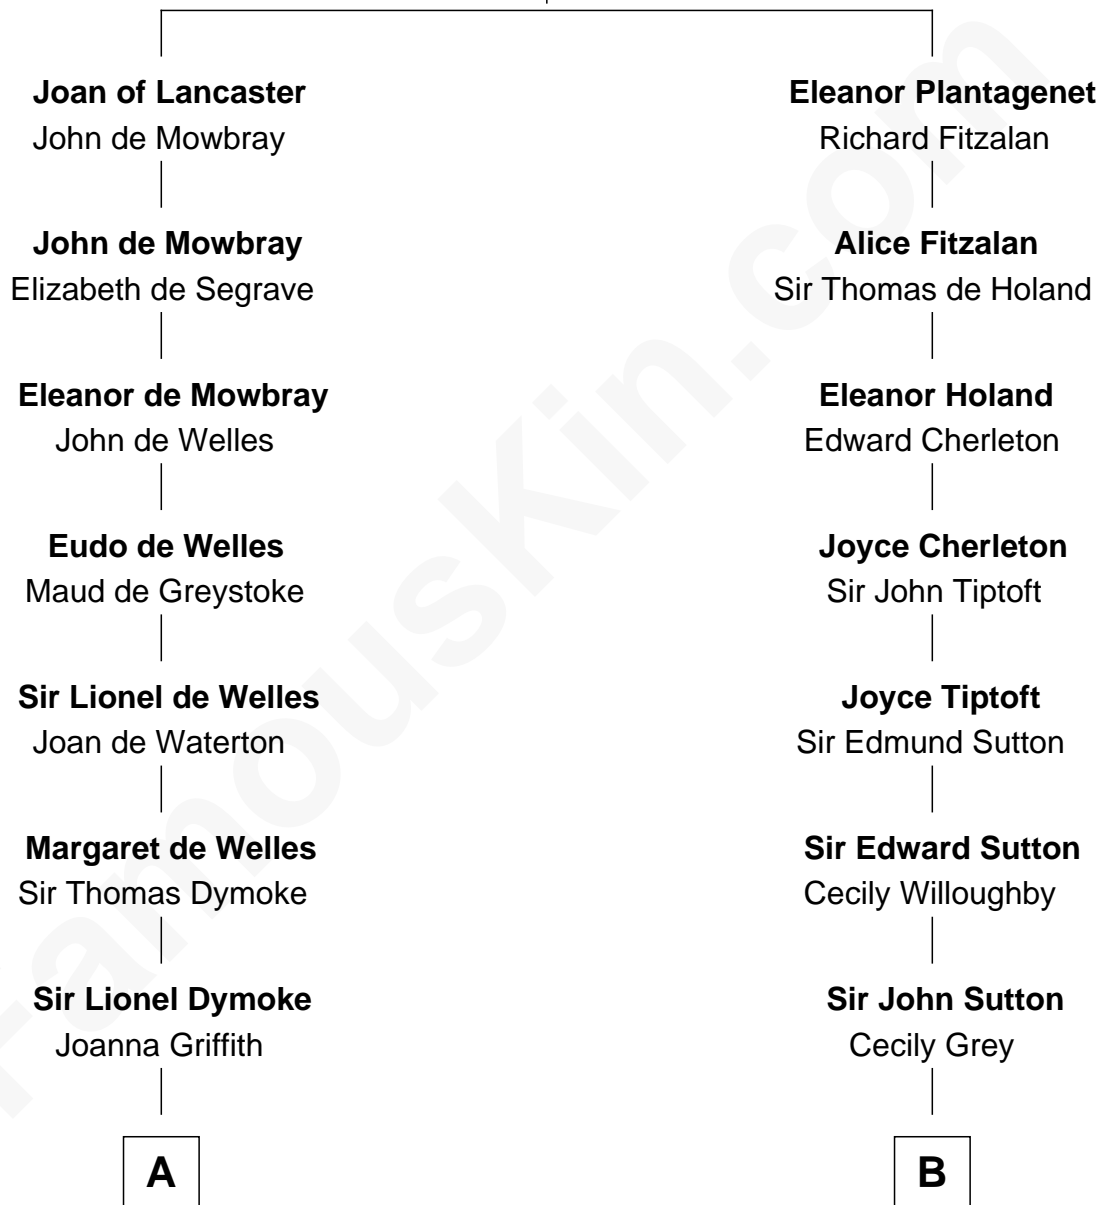

# FamousKin.com Relationship Chart of

**Lucille Ball**

*TV Actress - "I Love Lucy"*

21st cousin of

**Keri Russell**

*TV and Movie Actress*

**Henry Plantagenet**  
Maud de Chaworth

**C**

**Sally Bennet Osborn**

Newman Durrell

**George Osborn Durrell**

Anne Jane Jewell

**Nellie Rebecca Durrell**

Jasper Clinton Ball

**Henry Durrell Ball**

Desiree Evelyn Hunt

**Lucille Ball**

*TV Actress - "I Love Lucy"*

**D**

**John Lazelle Fish**

Melvina Cheney

**Karl Joseph Fish**

Mary Emma McNeil

**Emma Inez Fish**