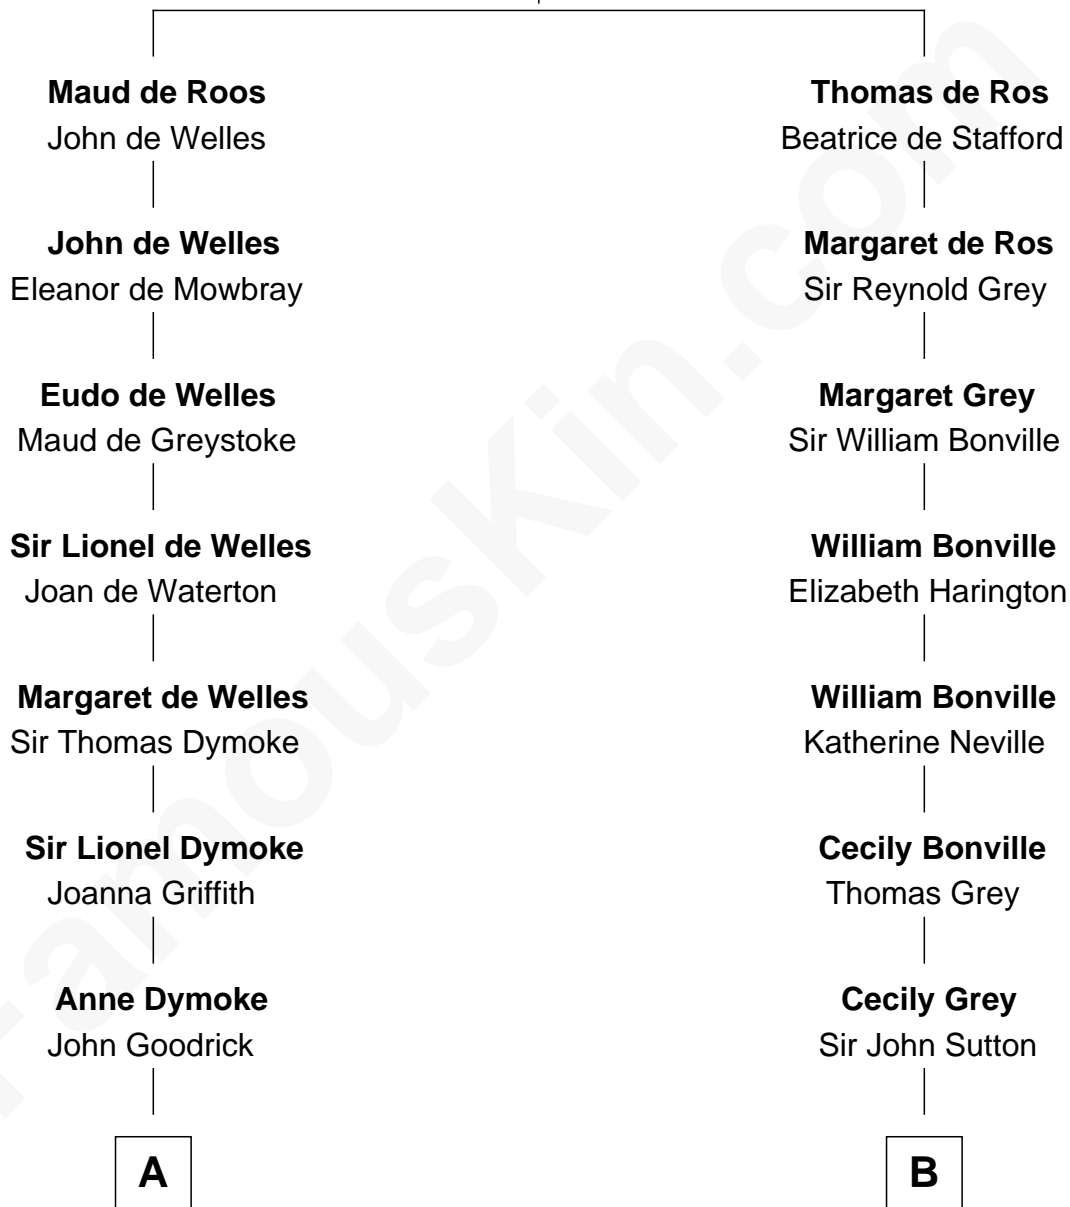

FamousKin.com

Relationship Chart of

Lucille Ball

TV Actress - "I Love Lucy"

20th cousin 1 time removed of

Keri Russell

TV and Movie Actress

Sir William de Ros
Margery de Badlesmere

C

George Osborn Durrell

Anne Jane Jewell

Nellie Rebecca Durrell

Jasper Clinton Ball

Henry Durrell Ball

Desiree Evelyn Hunt

Lucille Ball