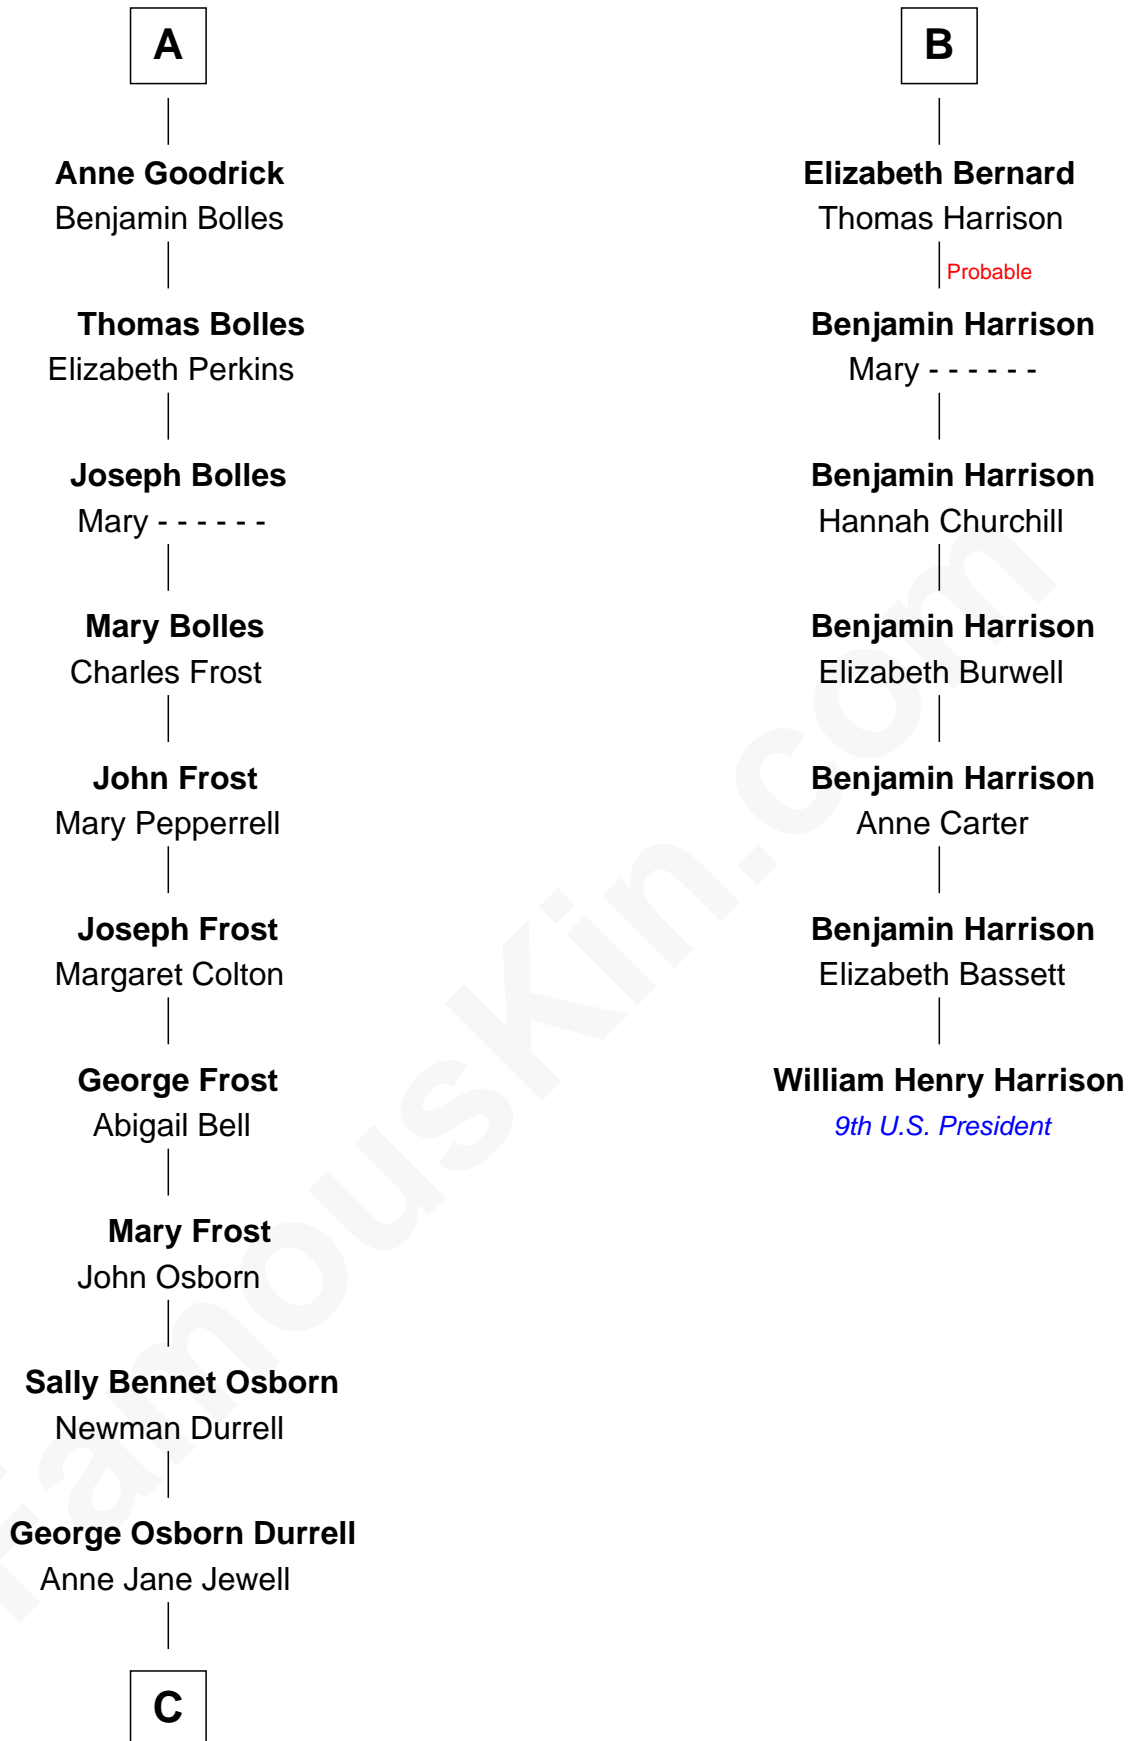

FamousKin.com

Relationship Chart of

Lucille Ball

TV Actress - "I Love Lucy"

13th cousin 6 times removed of

William Henry Harrison

9th U.S. President

John de Welles

Maud de Roos

John de Welles
Eleanor de Mowbray

Eudo de Welles
Maud de Greystoke

Sir Lionel de Welles
Joan de Waterton

Margaret de Welles
Sir Thomas Dymoke

Sir Lionel Dymoke
Joanna Griffith

Anne Dymoke
John Goodrick

Lionel Goodrick
Winifred Sappcott

A

Margery de Welles
Stephen le Scrope

John le Scrope
Elizabeth Chaworth

Elizabeth le Scrope
Sir Henry le Scrope

Margaret Scrope
John Bernard

John Bernard
Margaret Daundelyn

John Bernard
Cecily Muscote

Francis Bernard
Alice Hazlewood

B

C

—
Nellie Rebecca Durrell

Jasper Clinton Ball

—
Henry Durrell Ball

Desiree Evelyn Hunt