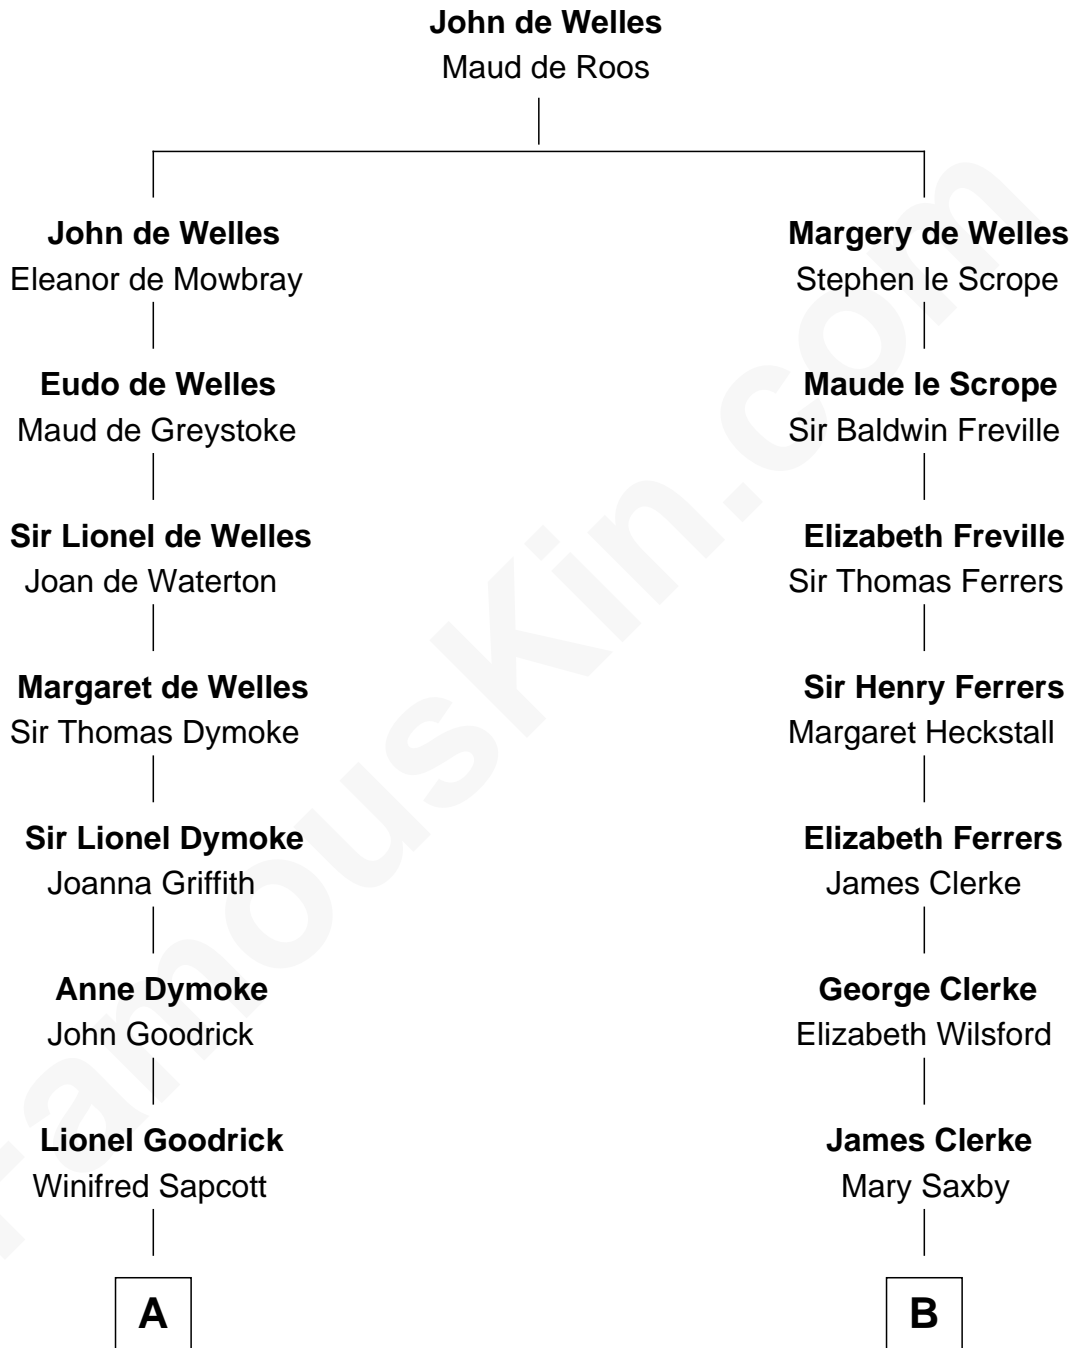

FamousKin.com

Relationship Chart of

Lucille Ball

TV Actress - "I Love Lucy"

15th cousin 4 times removed of

Joseph Wharton

Founder of the Wharton School of Business

C

—
Nellie Rebecca Durrell

Jasper Clinton Ball

—
Henry Durrell Ball

Desiree Evelyn Hunt

—
Lucille Ball

TV Actress - "I Love Lucy"

FamousKin.com