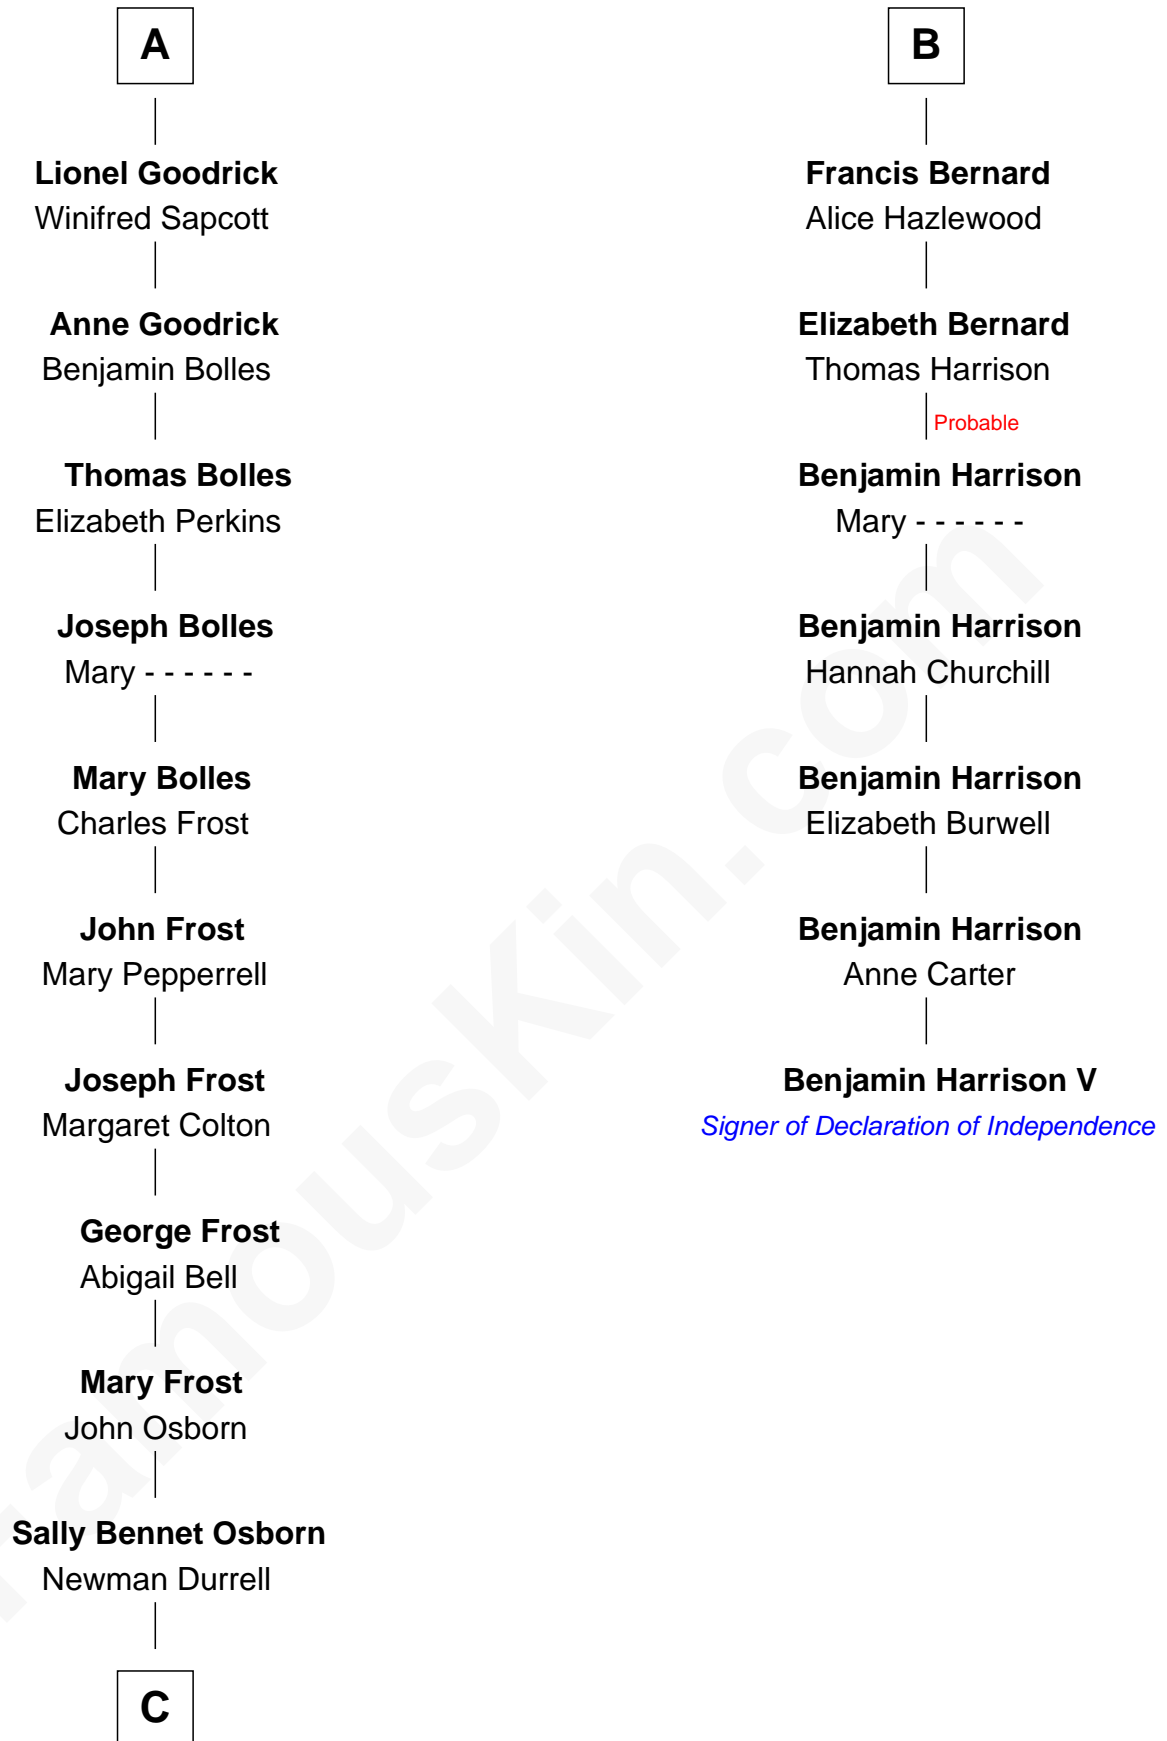

## Relationship Chart of

### Lucille Ball

TV Actress - "I Love Lucy"

13th cousin 7 times removed of

### Benjamin Harrison V

Signer of the Declaration of Independence

**Sir Thomas de Beauchamp**

Katherine de Mortimer

**C**

George Osborn Durrell

Anne Jane Jewell

Nellie Rebecca Durrell