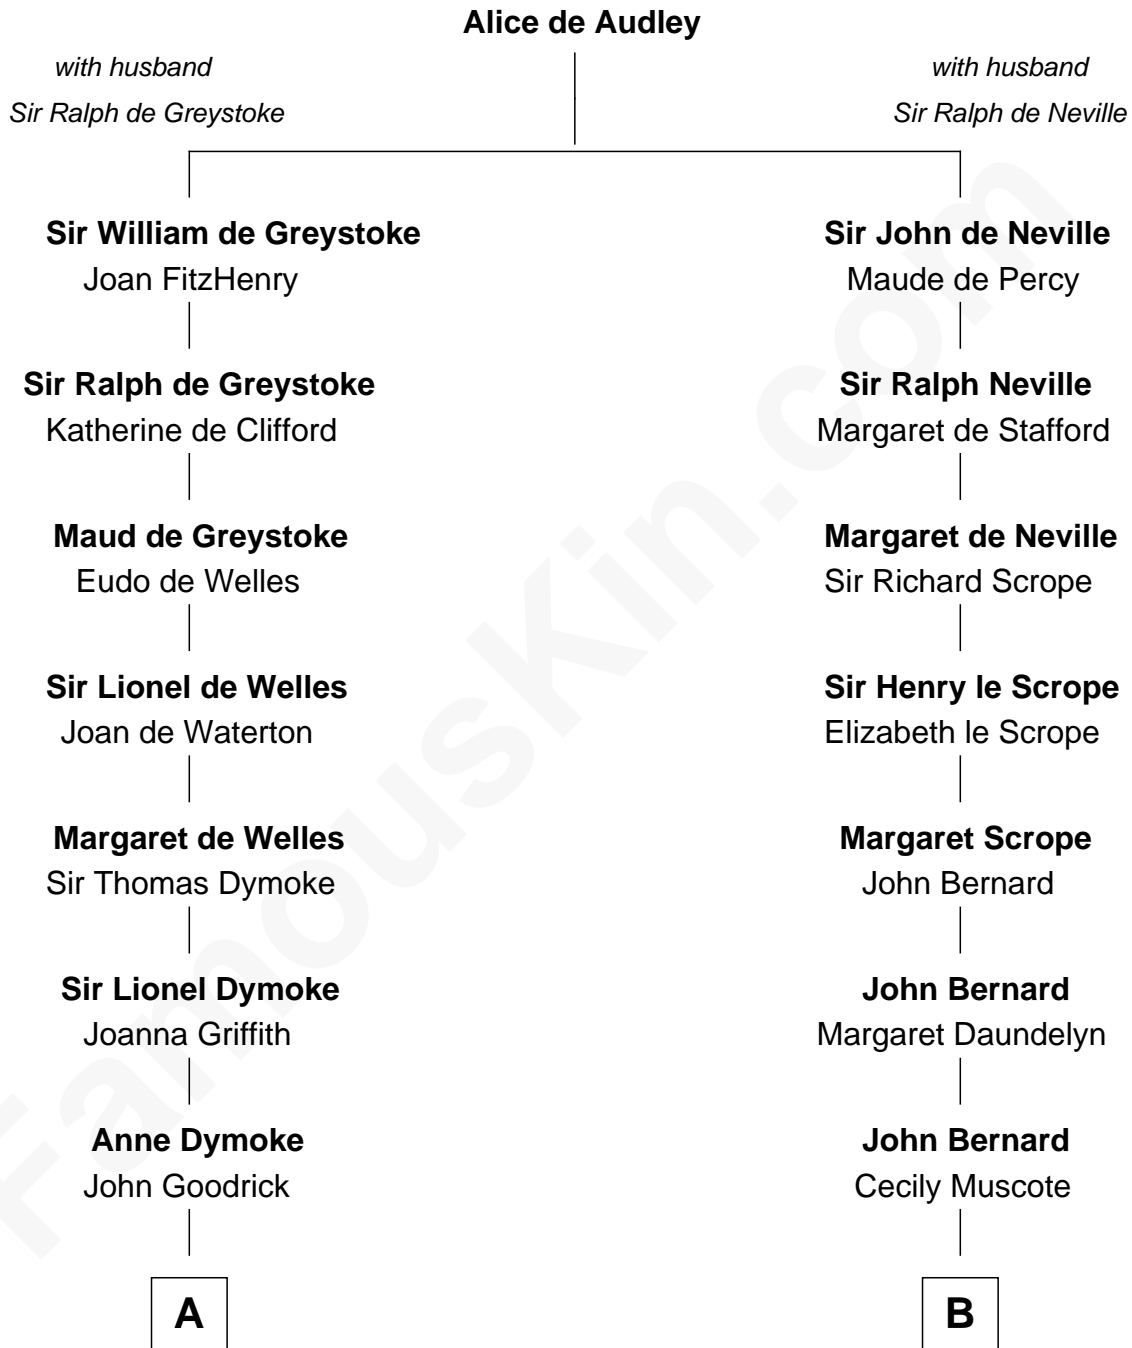

FamousKin.com

Relationship Chart of

Lucille Ball

TV Actress - "I Love Lucy"

13th cousin 7 times removed of

Benjamin Harrison V

Signer of the Declaration of Independence

C

George Osborn Durrell

Anne Jane Jewell

Nellie Rebecca Durrell

Jasper Clinton Ball

Henry Durrell Ball

Desiree Evelyn Hunt

Lucille Ball

TV Actress - "I Love Lucy"