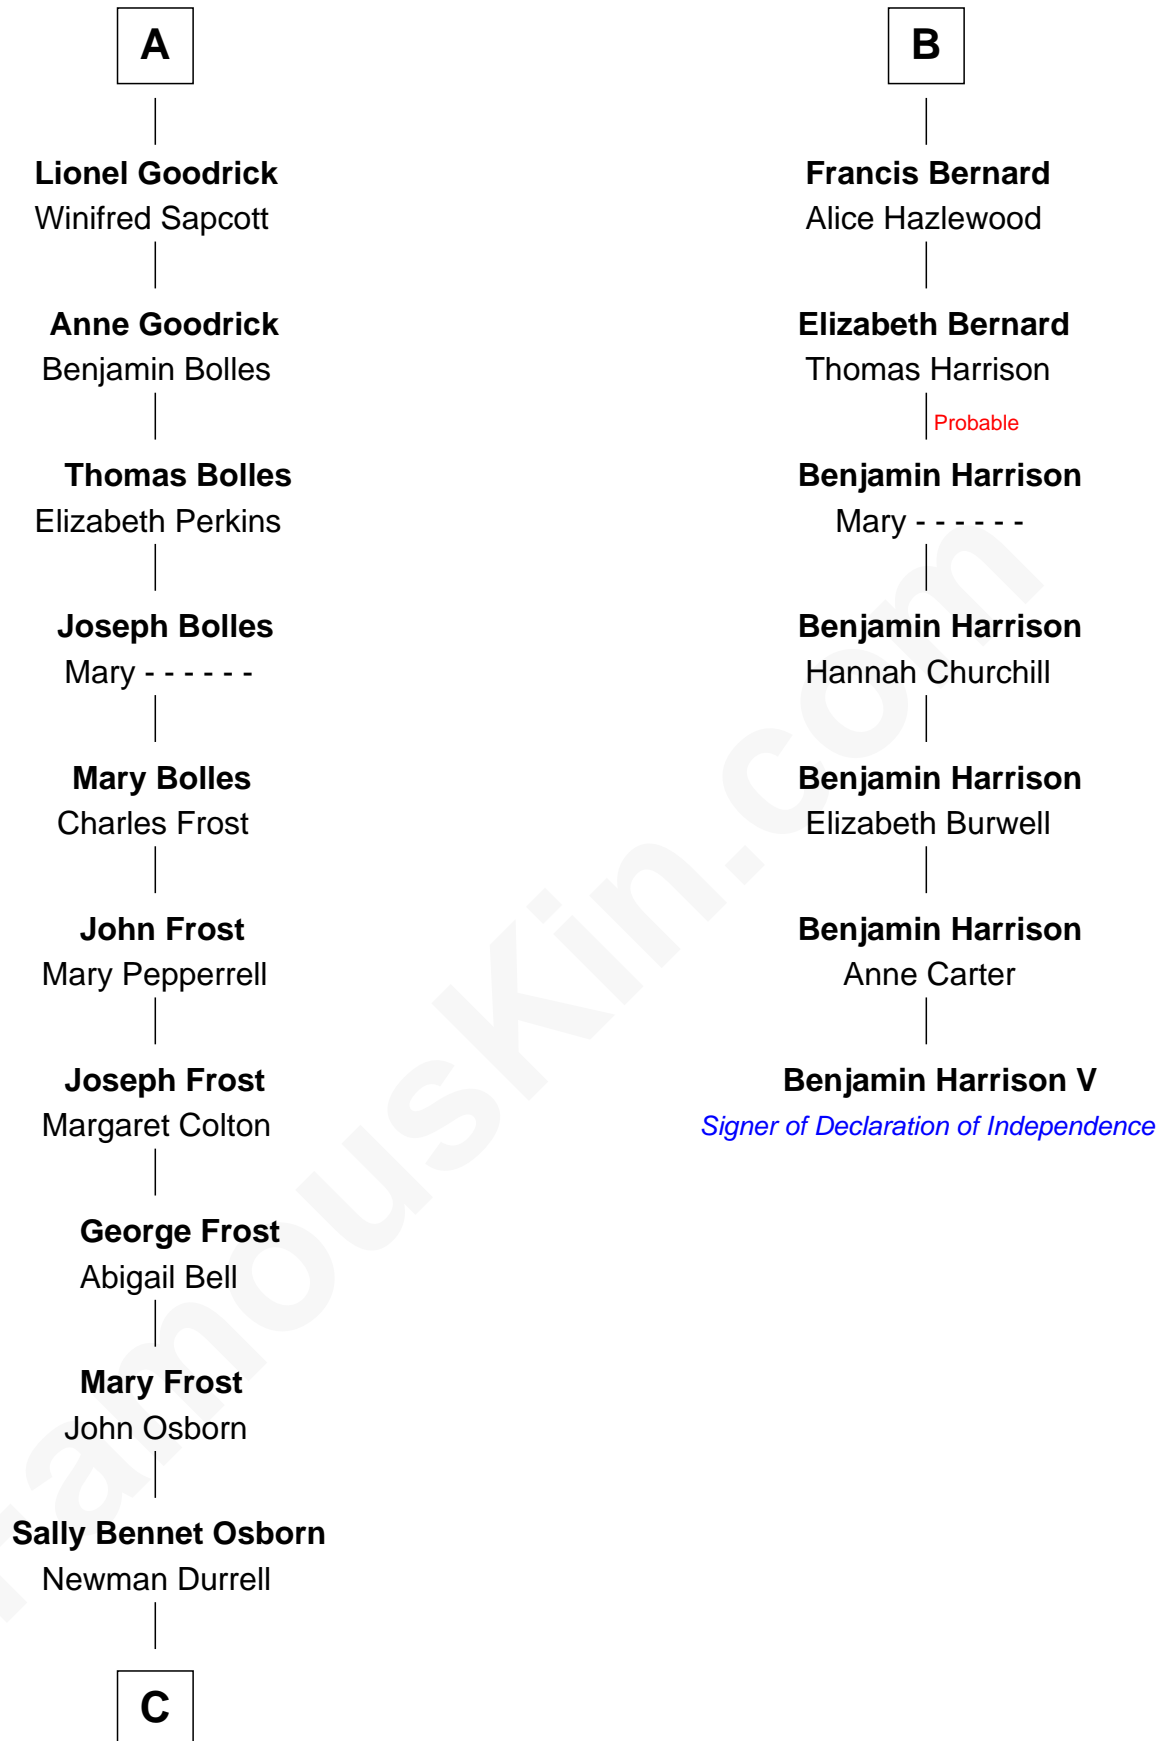

FamousKin.com

Relationship Chart of

Lucille Ball

TV Actress - "I Love Lucy"

13th cousin 7 times removed of

Benjamin Harrison V

Signer of the Declaration of Independence

C

George Osborn Durrell

Anne Jane Jewell

Nellie Rebecca Durrell

Jasper Clinton Ball

Henry Durrell Ball

Desiree Evelyn Hunt

Lucille Ball

TV Actress - "I Love Lucy"