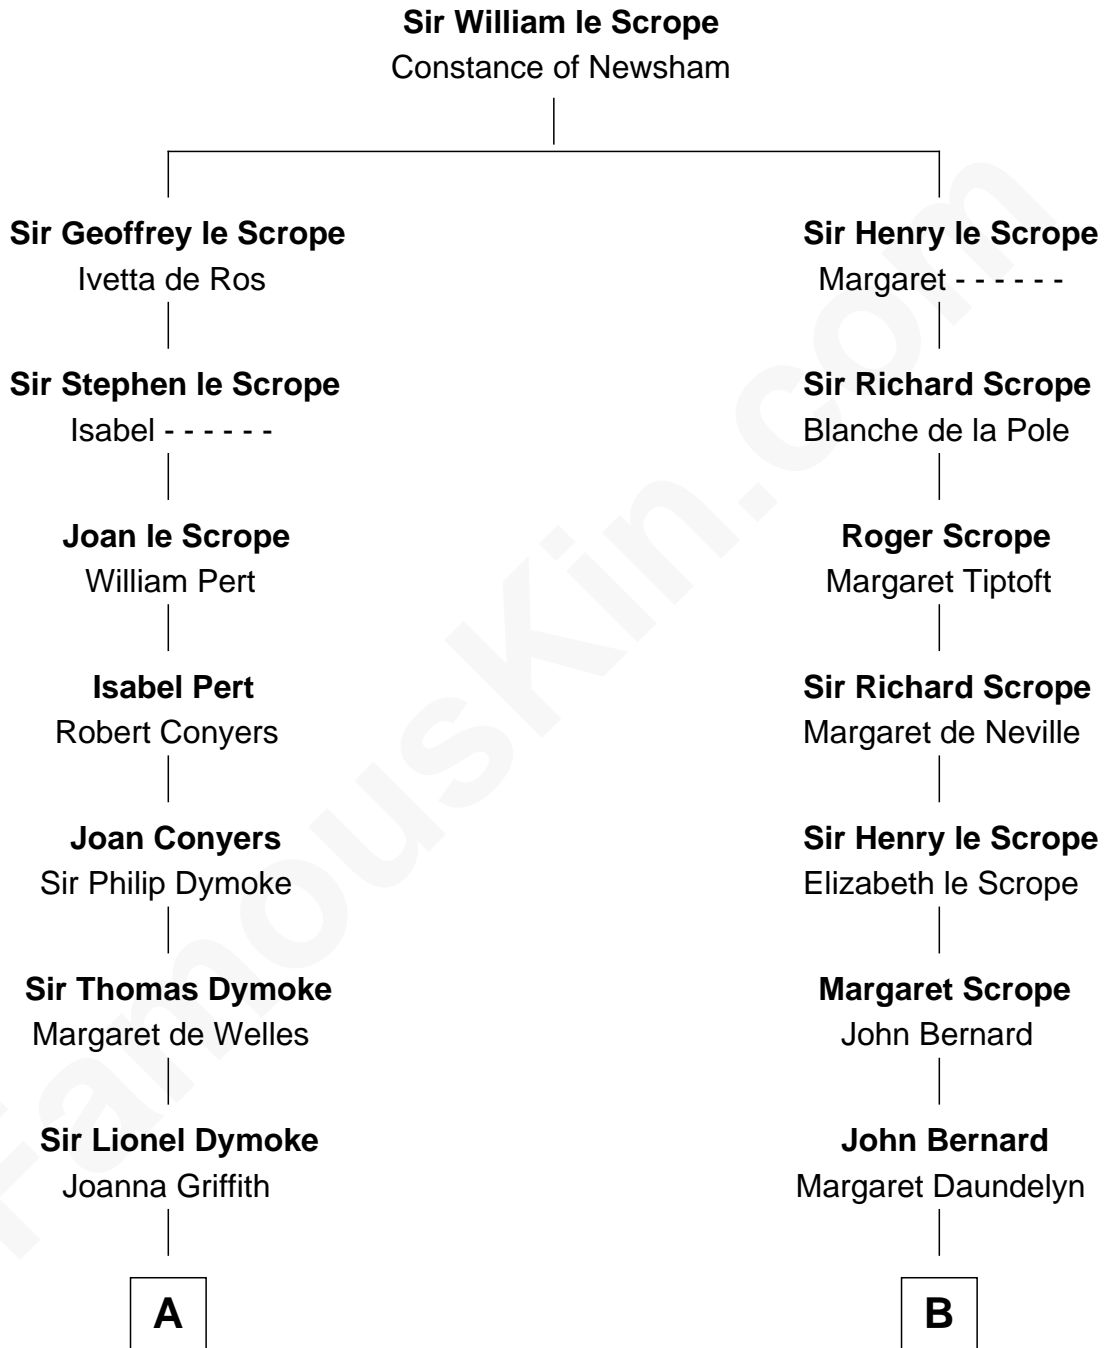

FamousKin.com

Relationship Chart of

Lucille Ball

TV Actress - "I Love Lucy"

14th cousin 7 times removed of

Benjamin Harrison V

Signer of the Declaration of Independence

C

—
Sally Bennet Osborn

Newman Durrell

—
George Osborn Durrell

Anne Jane Jewell

—
Nellie Rebecca Durrell

Jasper Clinton Ball

—
Henry Durrell Ball

Desiree Evelyn Hunt