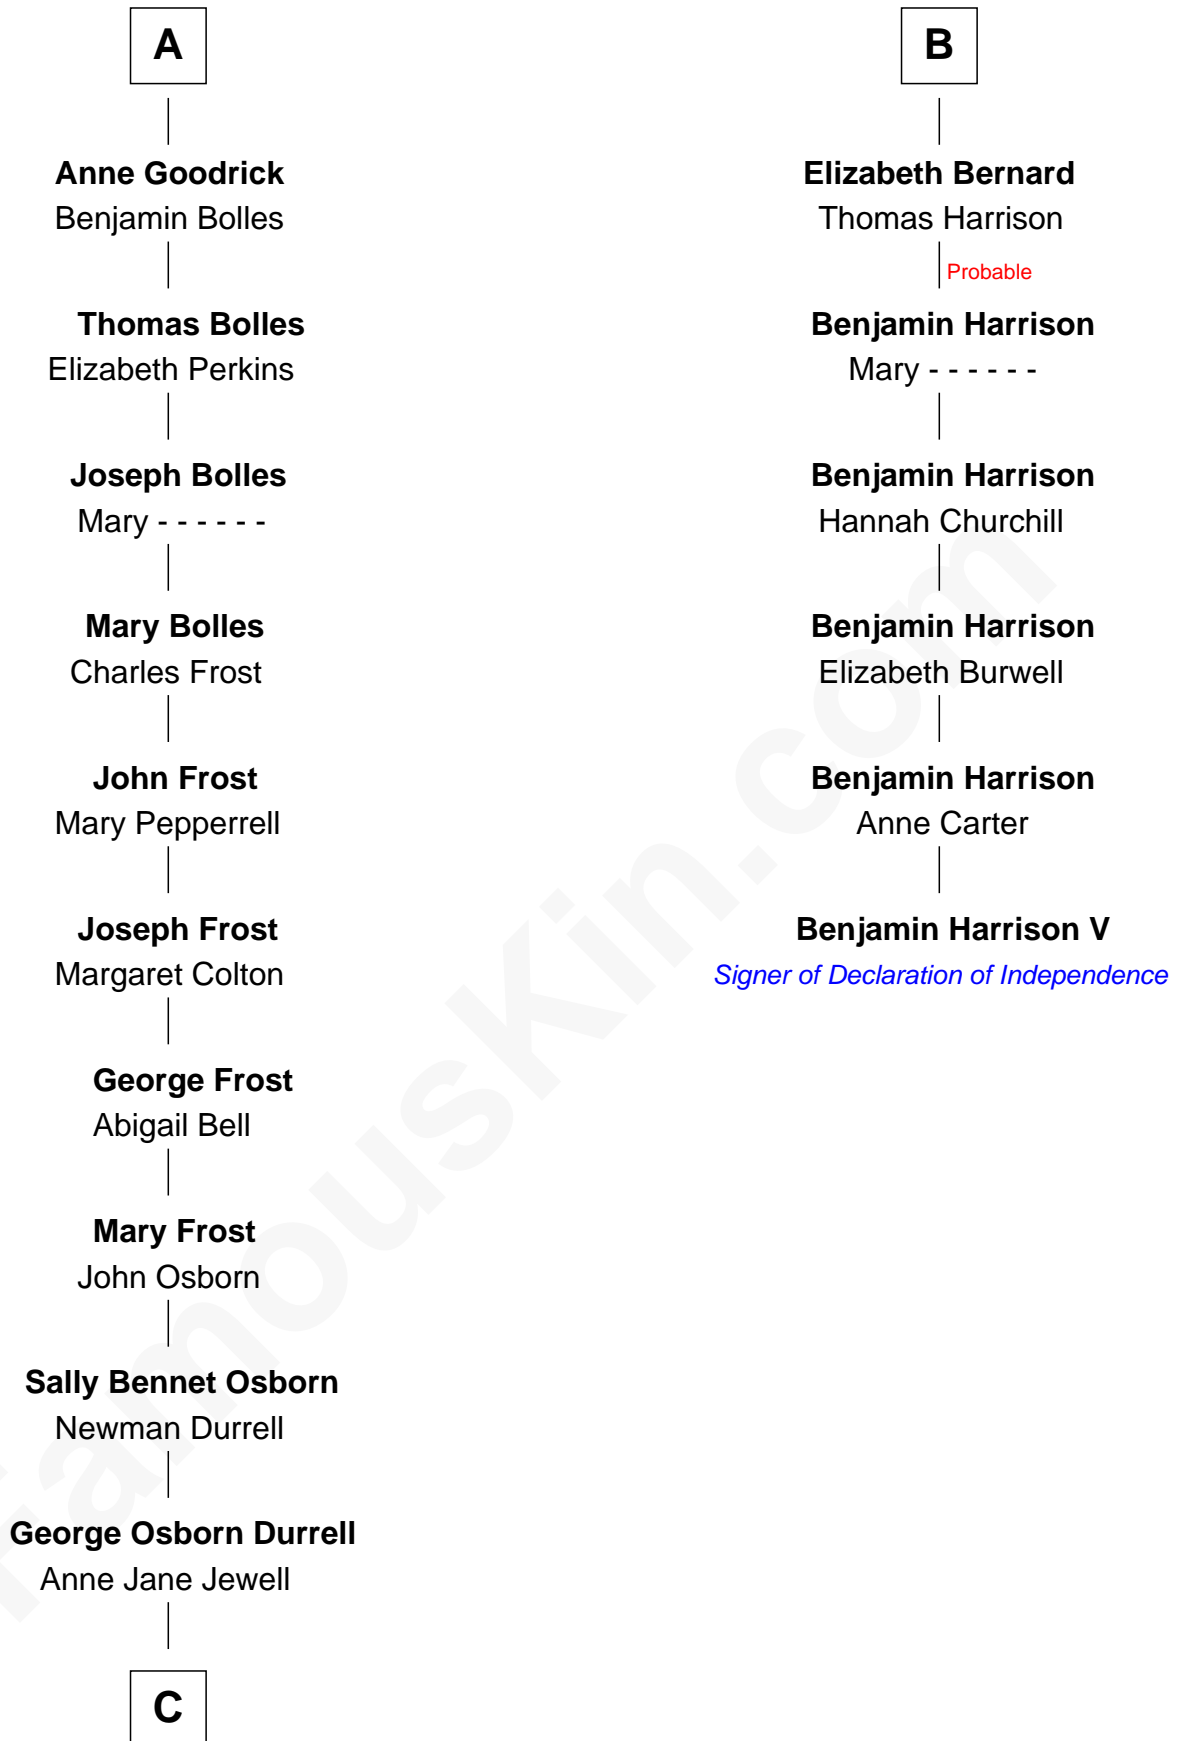

FamousKin.com

Relationship Chart of

Lucille Ball

TV Actress - "I Love Lucy"

12th cousin 7 times removed of

Benjamin Harrison V

Signer of the Declaration of Independence

C

—
Nellie Rebecca Durrell

Jasper Clinton Ball

—
Henry Durrell Ball

Desiree Evelyn Hunt

—
Lucille Ball

TV Actress - "I Love Lucy"

FamousKin.com