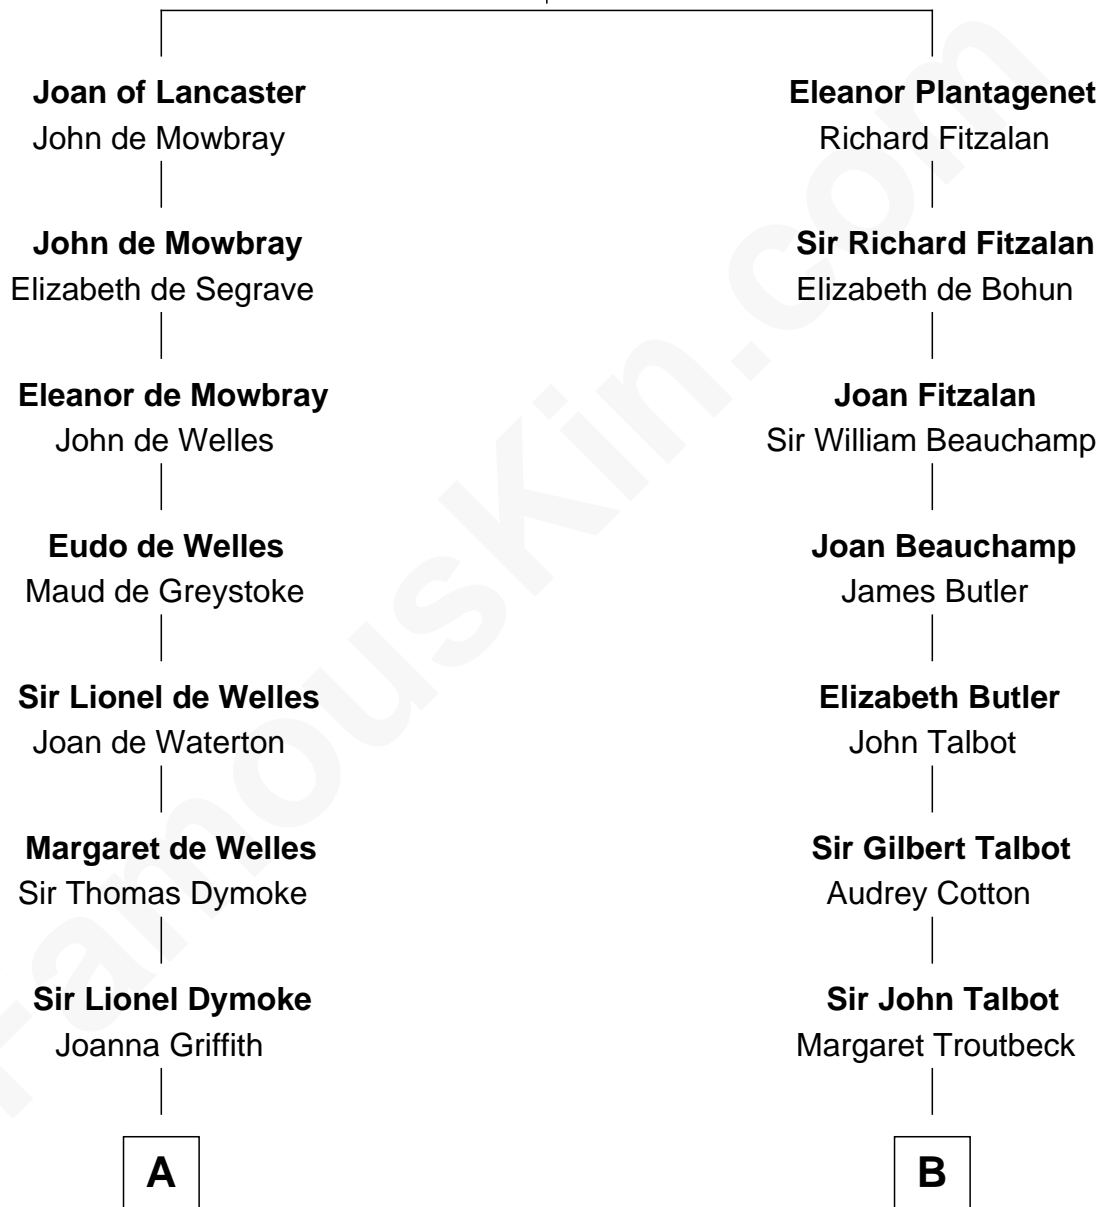

FamousKin.com Relationship Chart of

Lucille Ball

TV Actress - "I Love Lucy"

17th cousin 4 times removed of

Jay Gould

American Railroad "Robber Baron"

Henry Plantagenet
Maud de Chaworth

C

—
Sally Bennet Osborn

Newman Durrell

—
George Osborn Durrell

Anne Jane Jewell

—
Nellie Rebecca Durrell

Jasper Clinton Ball

—
Henry Durrell Ball

Desiree Evelyn Hunt

—
Lucille Ball

TV Actress - "I Love Lucy"

FamousKin.com