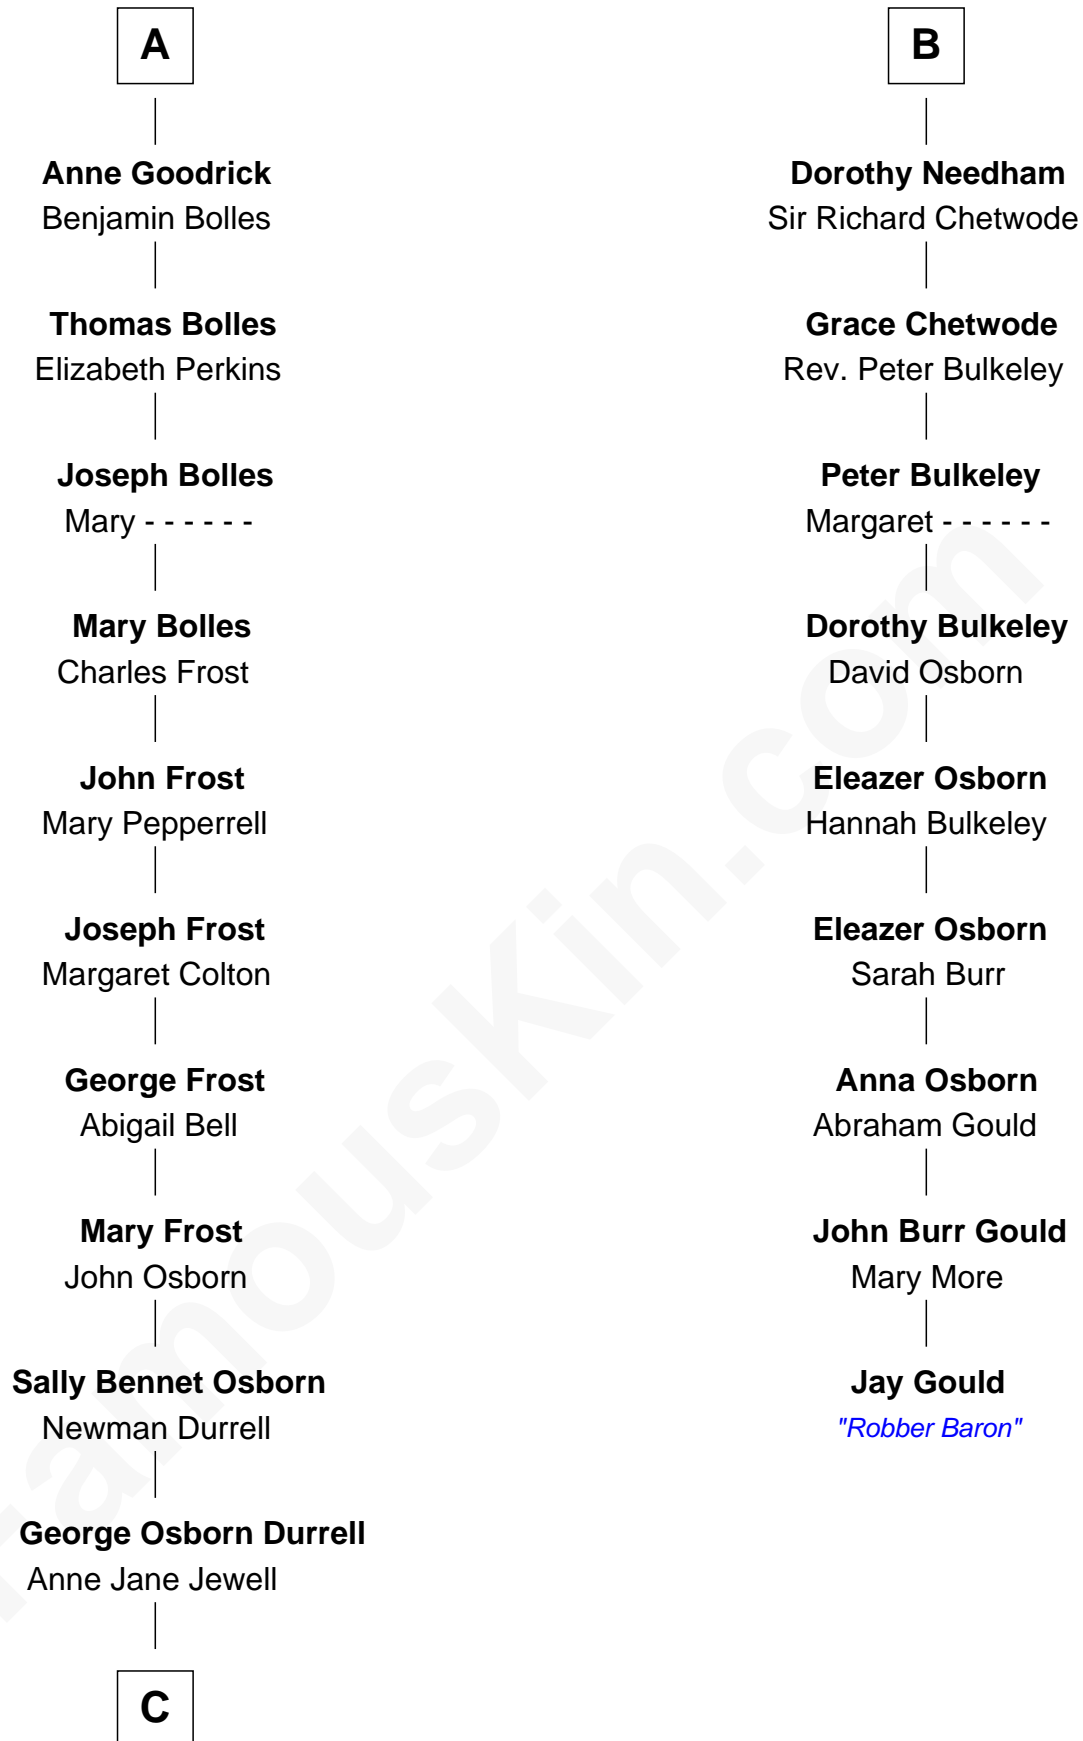

FamousKin.com Relationship Chart of

Lucille Ball

TV Actress - "I Love Lucy"

15th cousin 4 times removed of

Jay Gould

American Railroad "Robber Baron"

John de Welles

Maud de Roos

A

Anne de Welles
James Butler

James Butler
Joan Beauchamp

Elizabeth Butler
John Talbot

Sir Gilbert Talbot
Audrey Cotton

Sir John Talbot
Margaret Troutbeck

Anne Talbot
Thomas Needham

Robert Needham
Frances Aston

B

C

—
Nellie Rebecca Durrell

Jasper Clinton Ball

—
Henry Durrell Ball

Desiree Evelyn Hunt

—
Lucille Ball

TV Actress - "I Love Lucy"