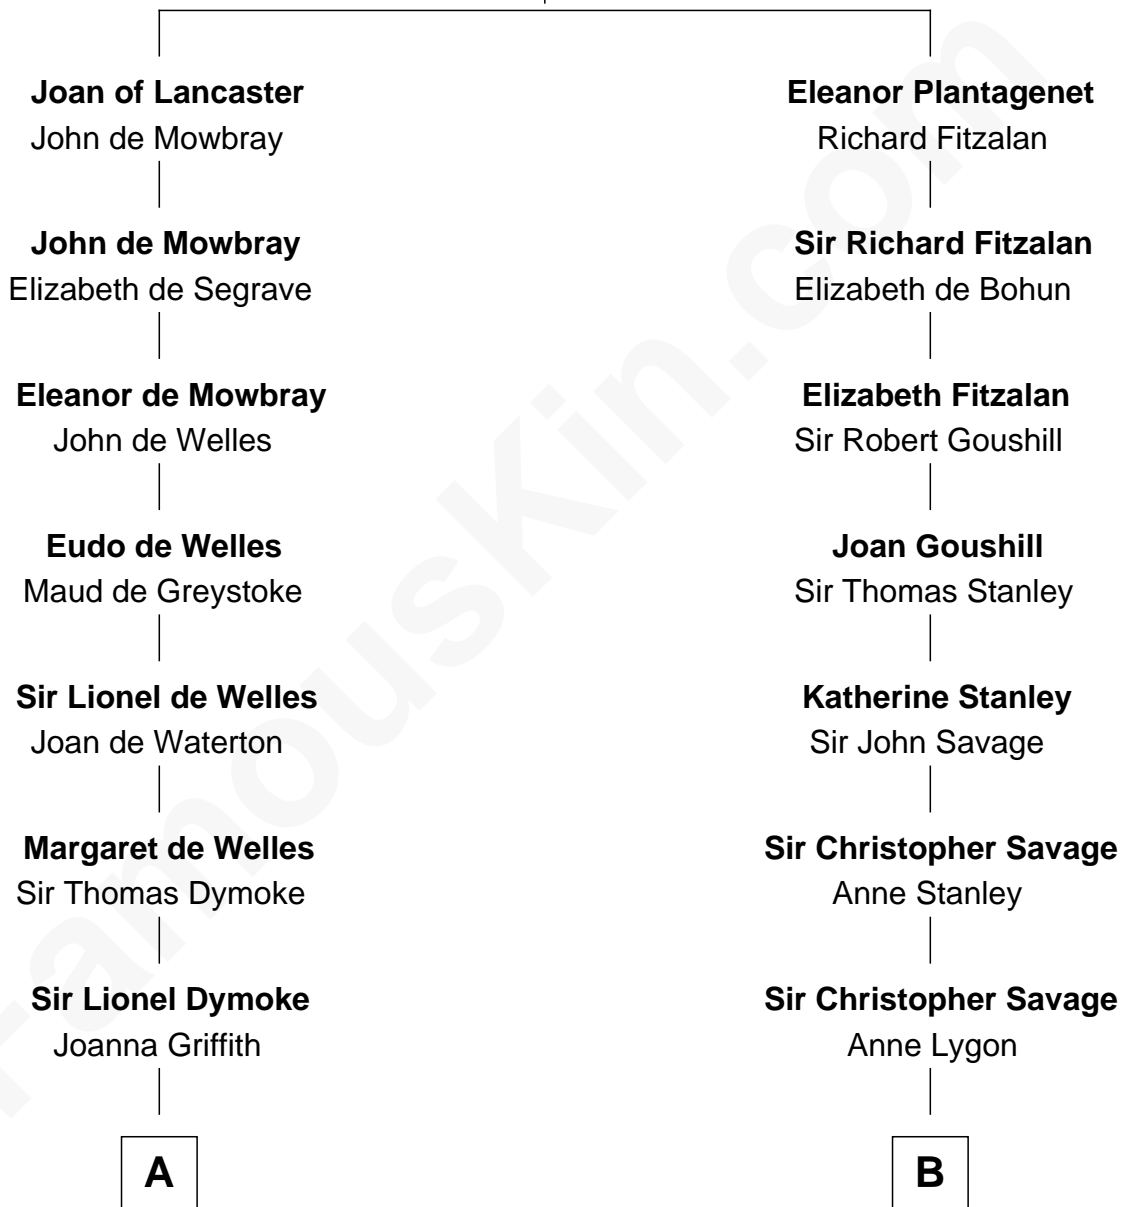

## Relationship Chart of

### Lucille Ball

TV Actress - "I Love Lucy"

19th cousin 2 times removed of

### General George C. Marshall

Author of "The Marshall Plan"

**Henry Plantagenet**  
Maud de Chaworth

**C**

**Sally Bennet Osborn**

Newman Durrell

**George Osborn Durrell**

Anne Jane Jewell

**Nellie Rebecca Durrell**

Jasper Clinton Ball

**Henry Durrell Ball**

Desiree Evelyn Hunt

**Lucille Ball**

*TV Actress - "I Love Lucy"*

**D**

**William Champe Marshall**