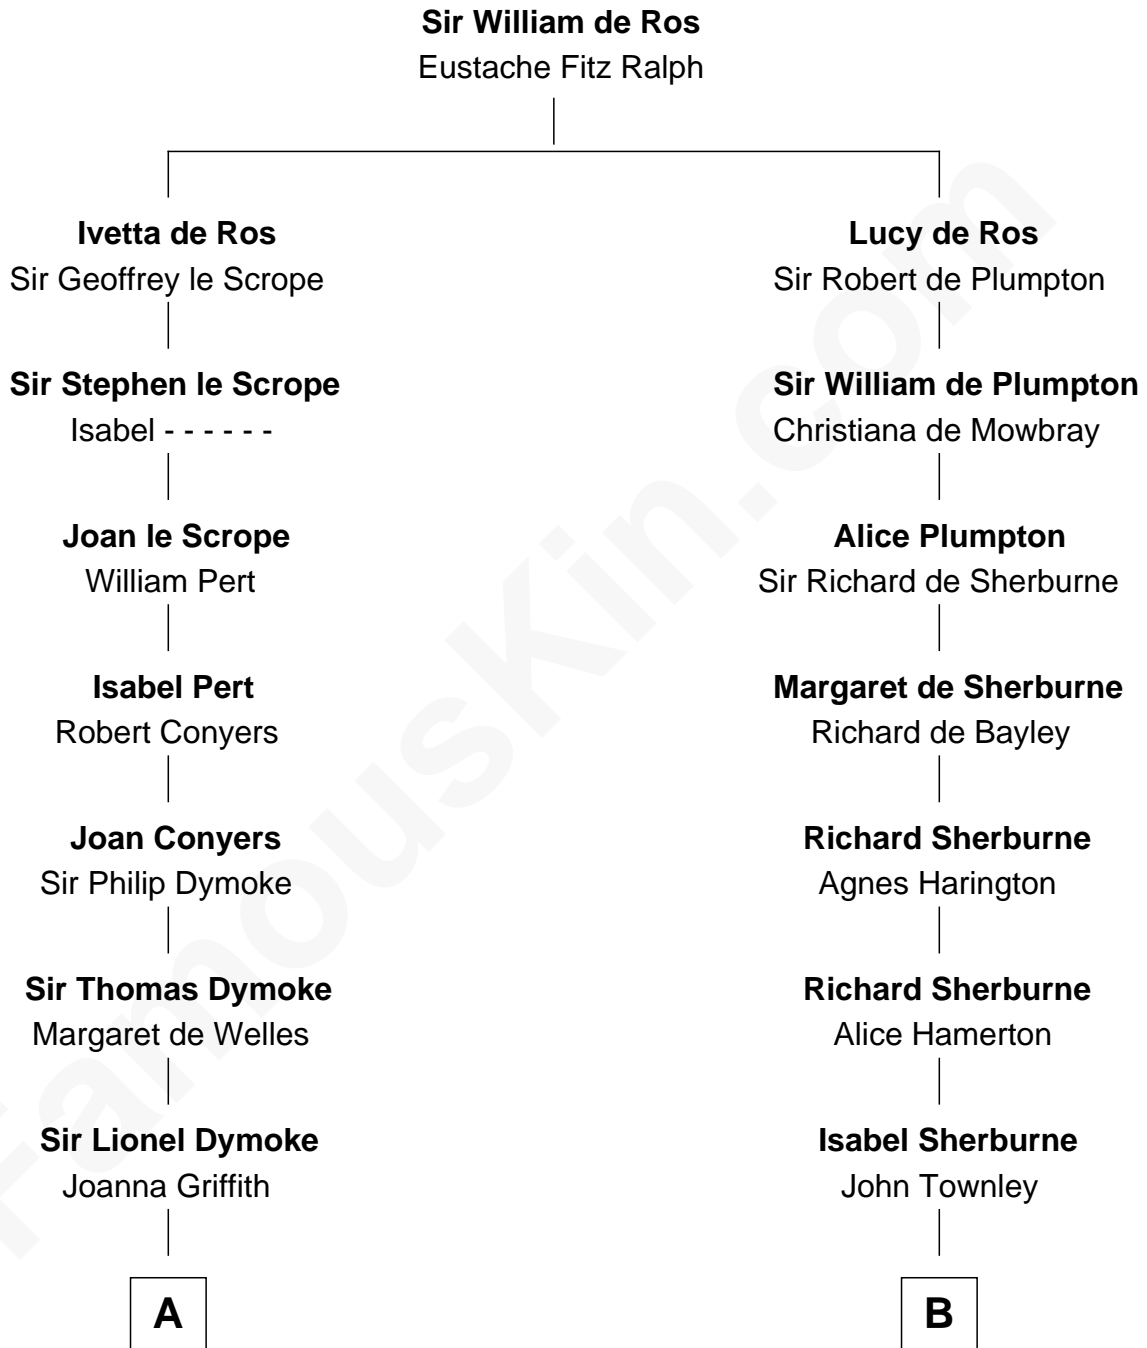

FamousKin.com Relationship Chart of

Lucille Ball

TV Actress - "I Love Lucy"

21st cousin of

General George C. Marshall

Author of "The Marshall Plan"

C

Sally Bennet Osborn

Newman Durrell

George Osborn Durrell

Anne Jane Jewell

Nellie Rebecca Durrell

Jasper Clinton Ball

Henry Durrell Ball

Desiree Evelyn Hunt

Lucille Ball