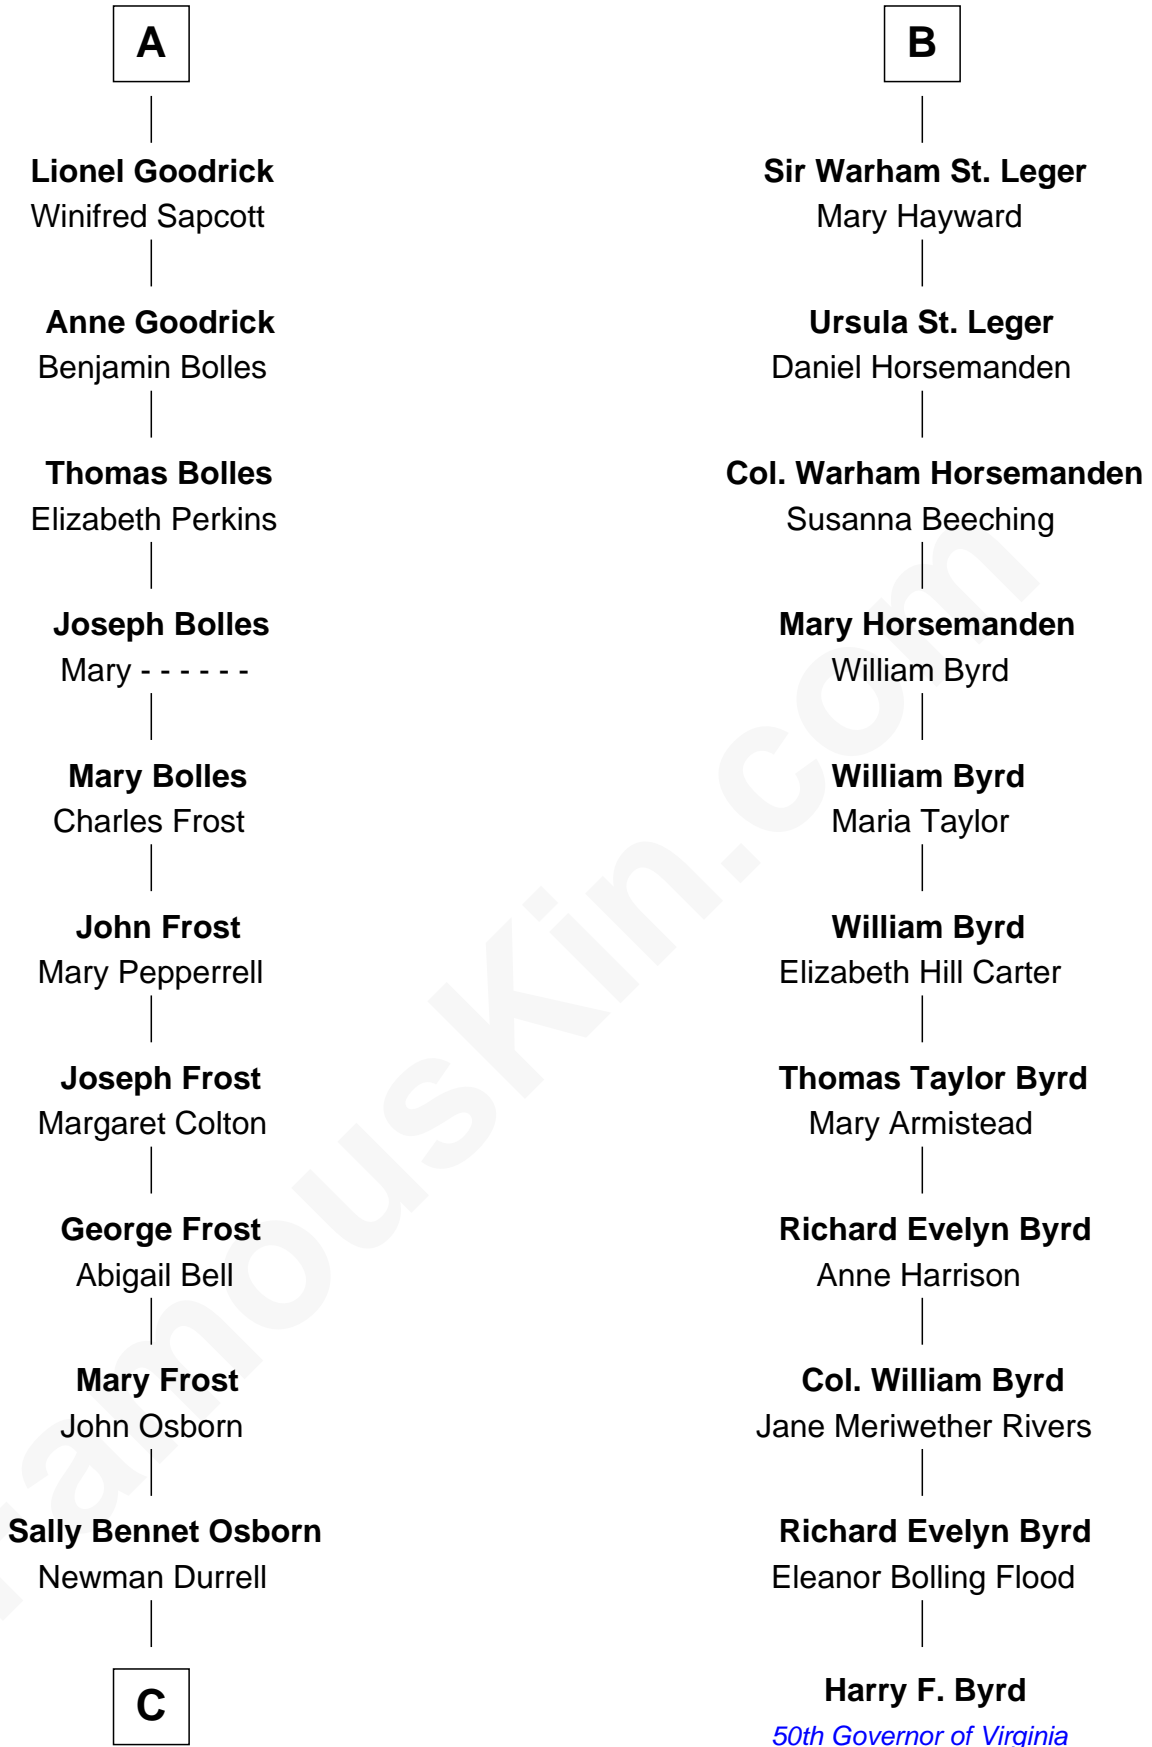

FamousKin.com

Relationship Chart of

Lucille Ball

TV Actress - "I Love Lucy"

17th cousin 3 times removed of

Harry F. Byrd

50th Governor of Virginia

C

George Osborn Durrell

Anne Jane Jewell

Nellie Rebecca Durrell

Jasper Clinton Ball

Henry Durrell Ball

Desiree Evelyn Hunt

Lucille Ball

TV Actress - "I Love Lucy"