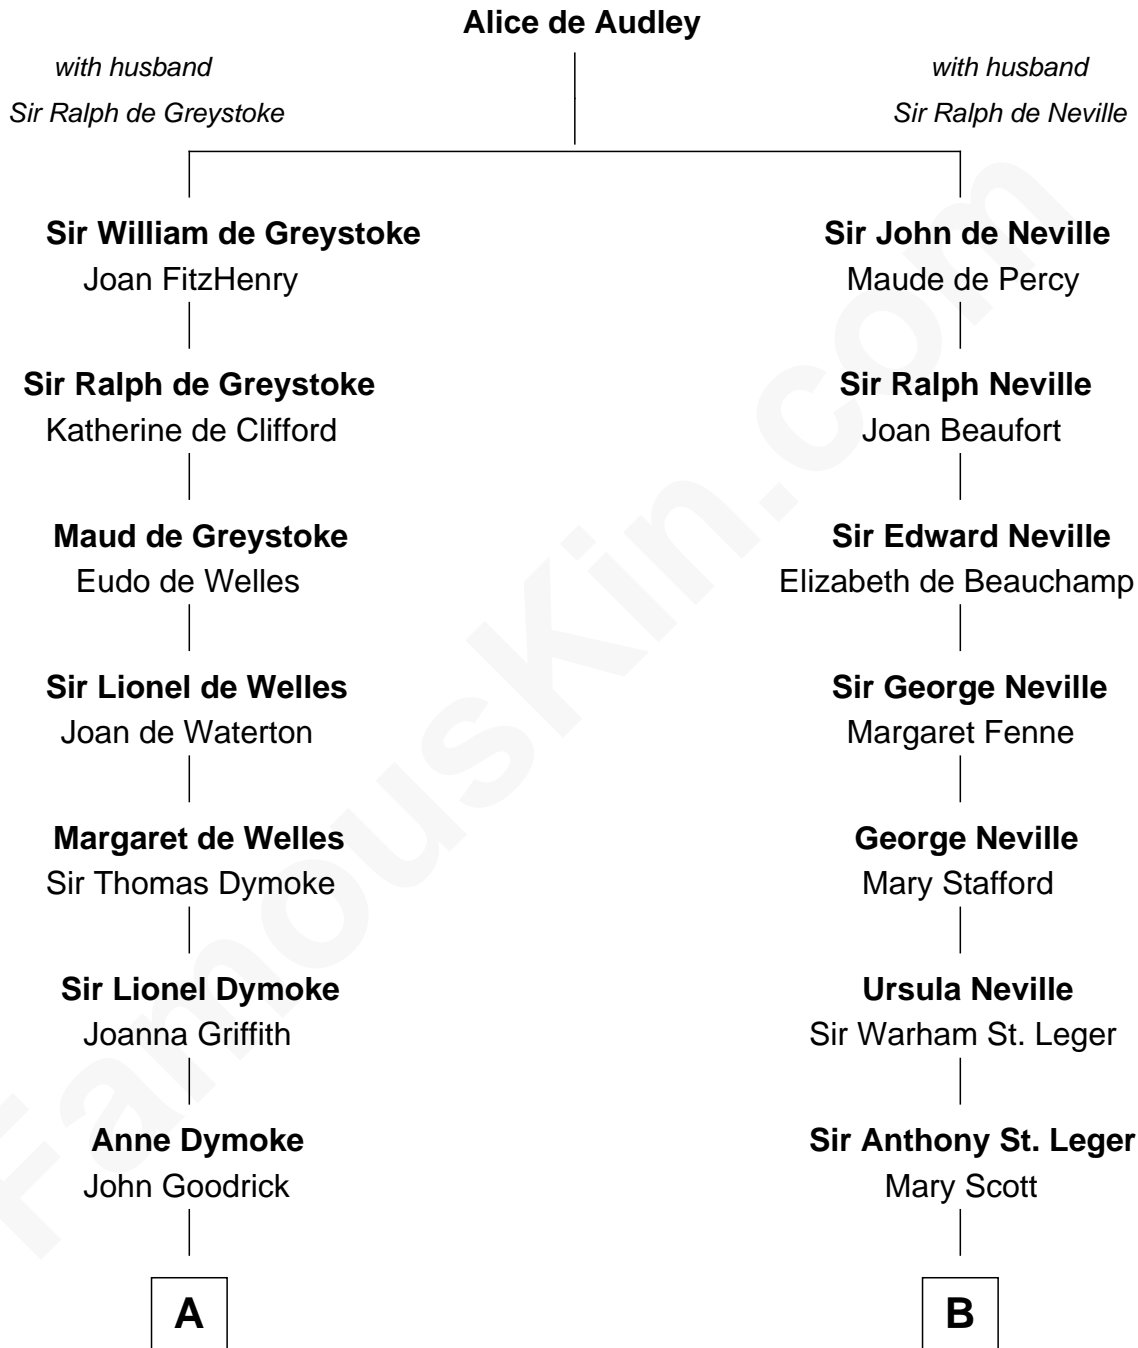

FamousKin.com

Relationship Chart of

Lucille Ball

TV Actress - "I Love Lucy"

17th cousin 3 times removed of

Harry F. Byrd

50th Governor of Virginia

C

George Osborn Durrell

Anne Jane Jewell

Nellie Rebecca Durrell

Jasper Clinton Ball

Henry Durrell Ball

Desiree Evelyn Hunt

Lucille Ball

TV Actress - "I Love Lucy"