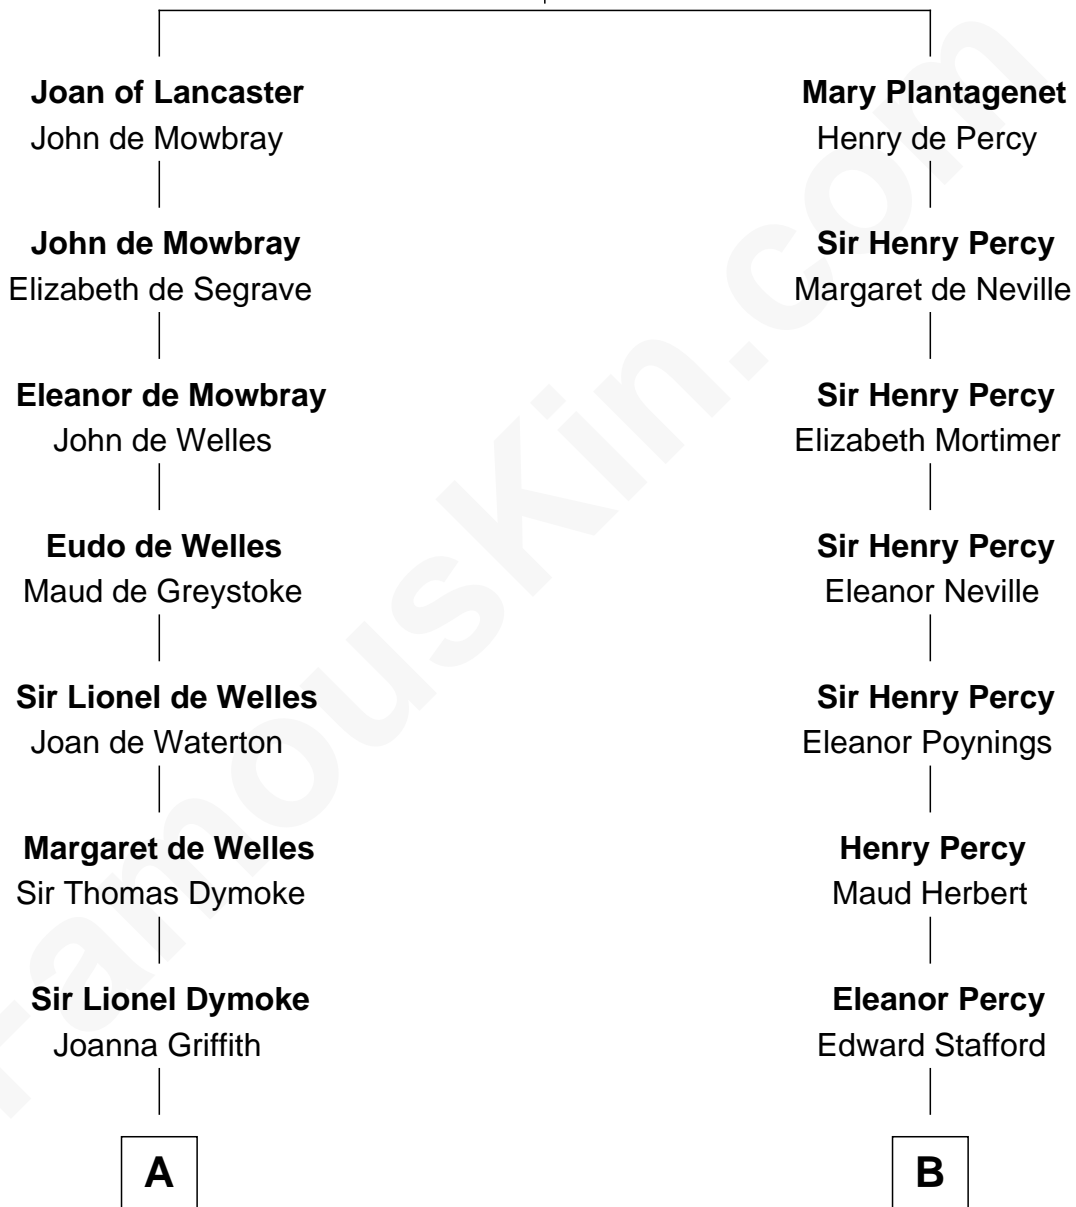

FamousKin.com

Relationship Chart of

Lucille Ball

TV Actress - "I Love Lucy"

20th cousin 1 time removed of

Harry F. Byrd

50th Governor of Virginia

Henry Plantagenet
Maud de Chaworth