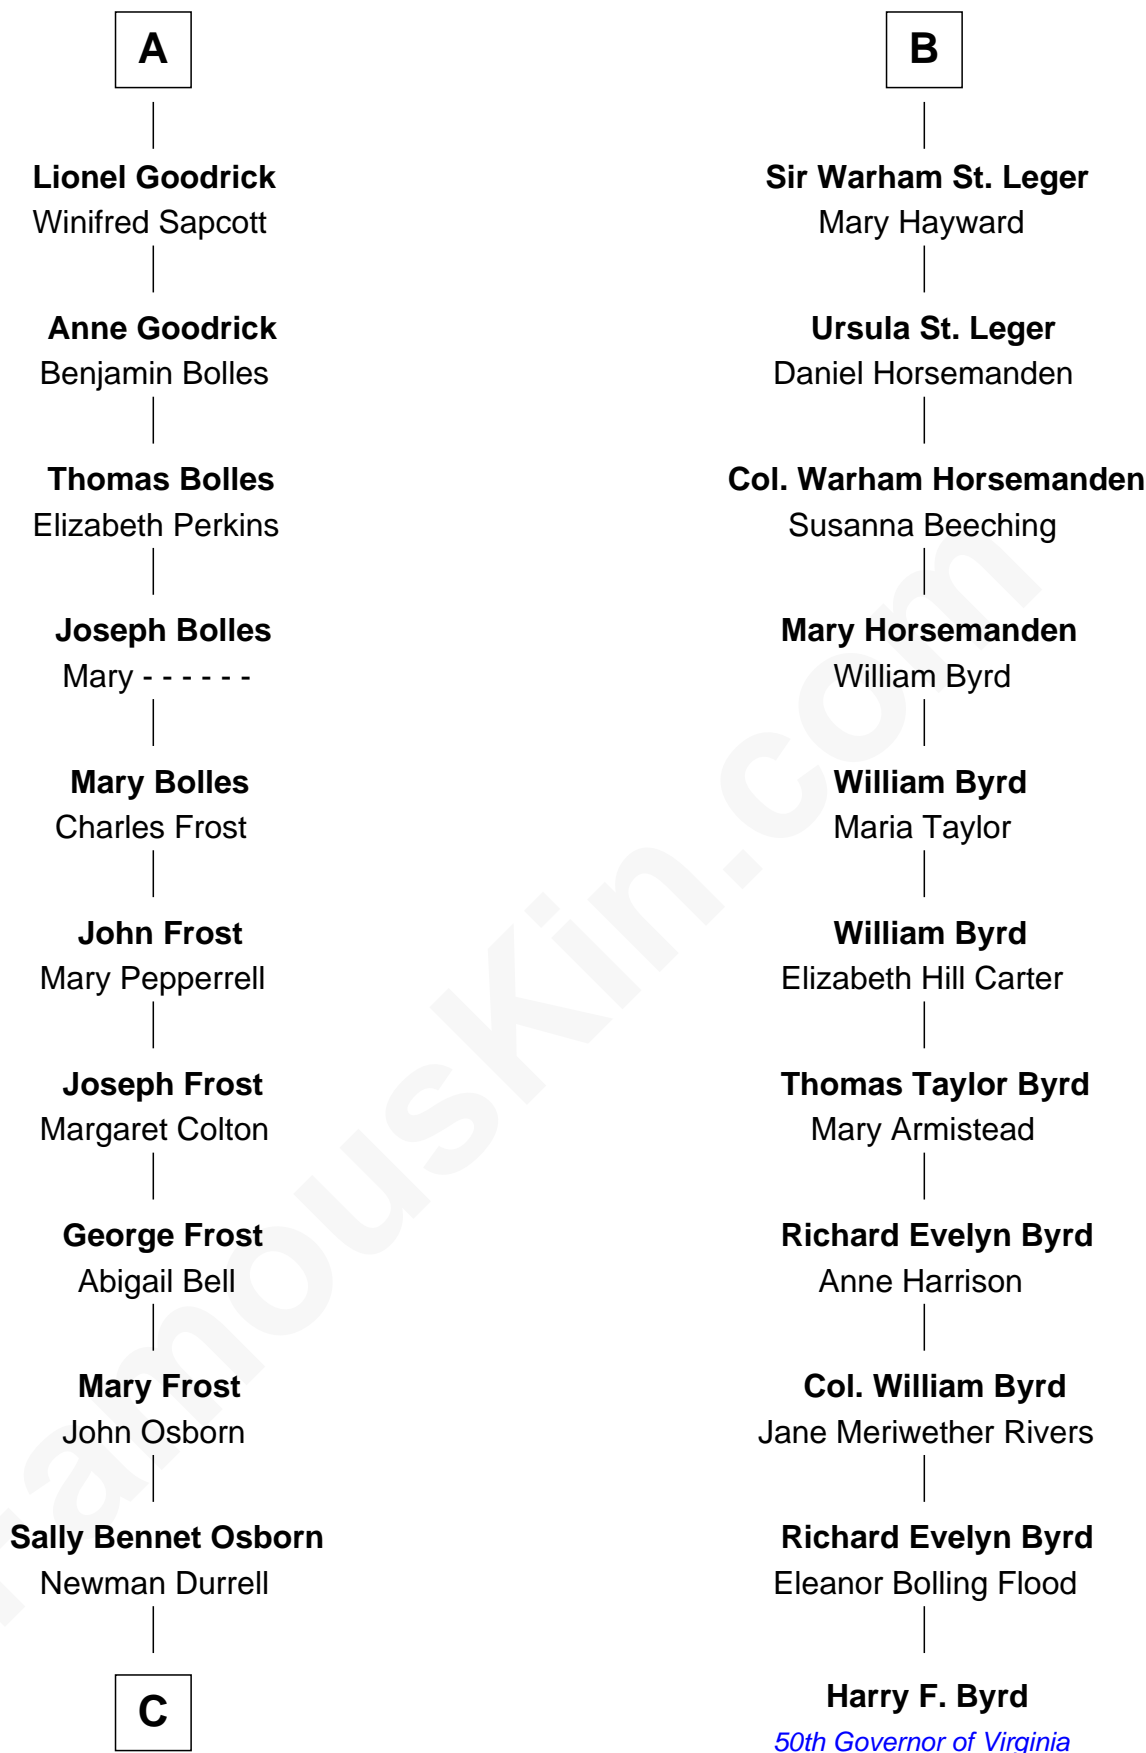

FamousKin.com

Relationship Chart of

Lucille Ball

TV Actress - "I Love Lucy"

17th cousin 3 times removed of

Harry F. Byrd

50th Governor of Virginia

Sir Henry de Percy

Idoine de Clifford

C

George Osborn Durrell

Anne Jane Jewell

Nellie Rebecca Durrell

Jasper Clinton Ball

Henry Durrell Ball

Desiree Evelyn Hunt