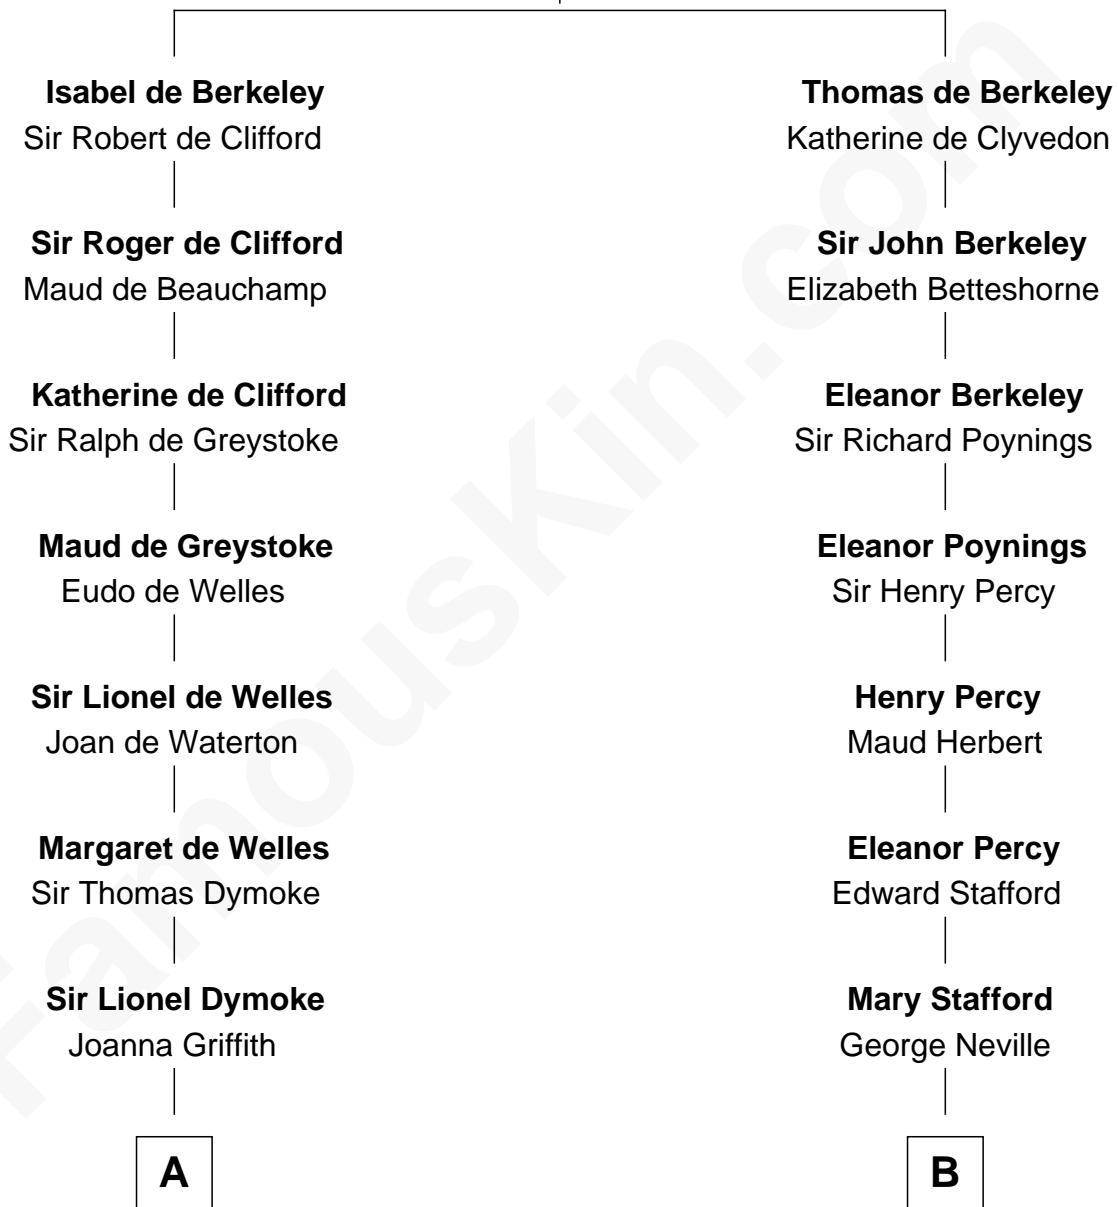

FamousKin.com Relationship Chart of

Lucille Ball

TV Actress - "I Love Lucy"

19th cousin 2 times removed of

Harry F. Byrd

50th Governor of Virginia

Sir Maurice de Berkeley

Eve la Zouche

C

Sally Bennet Osborn

Newman Durrell

George Osborn Durrell

Anne Jane Jewell

Nellie Rebecca Durrell

Jasper Clinton Ball

Henry Durrell Ball

Desiree Evelyn Hunt

Lucille Ball

TV Actress - "I Love Lucy"

D

Col. William Byrd

Jane Meriwether Rivers

Richard Evelyn Byrd

Eleanor Bolling Flood