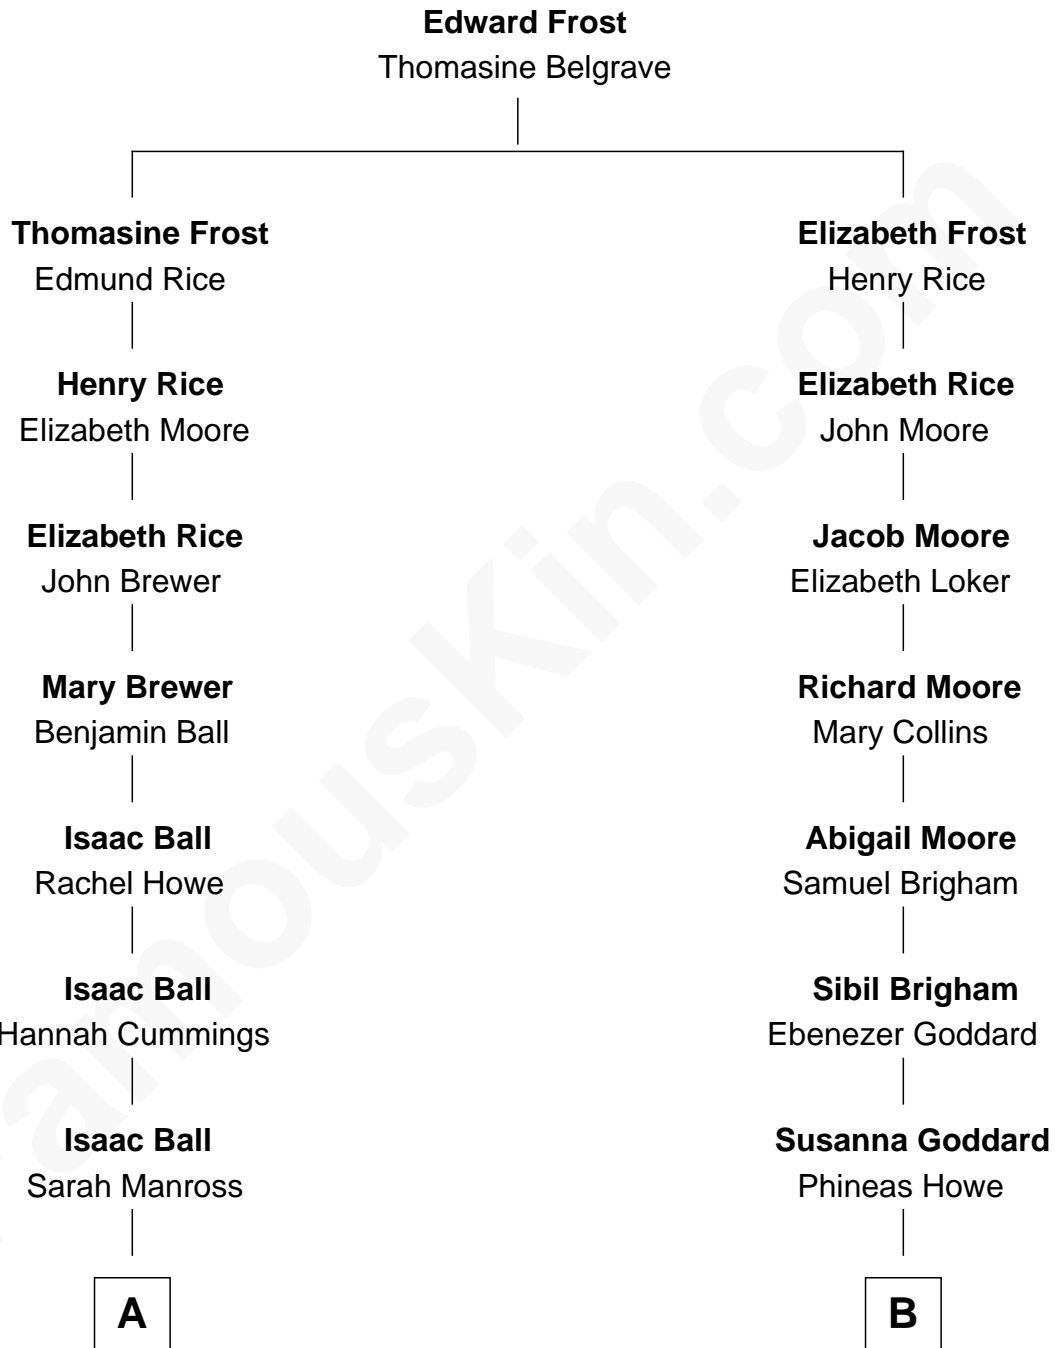

# FamousKin.com Relationship Chart of

**Lucille Ball**

*TV Actress - "I Love Lucy"*

10th cousin 3 times removed of

**Steve Young**

*NFL Hall of Fame Quarterback*

**A**

**Clinton Manross Ball**

Cynthia T. Dale

**Jasper Clinton Ball**

Nellie Rebecca Durrell

**Henry Durrell Ball**

Desiree Evelyn Hunt

**Lucille Ball**

*TV Actress - "I Love Lucy"*

**B**

**Abigail Howe**

John Young

**Joseph Young**

Jane Adeline Bicknell

**Seymour Bicknell Young**

Ann Elizabeth Riter

**Seymour Bicknell Young**

Carlie Louine Clawson