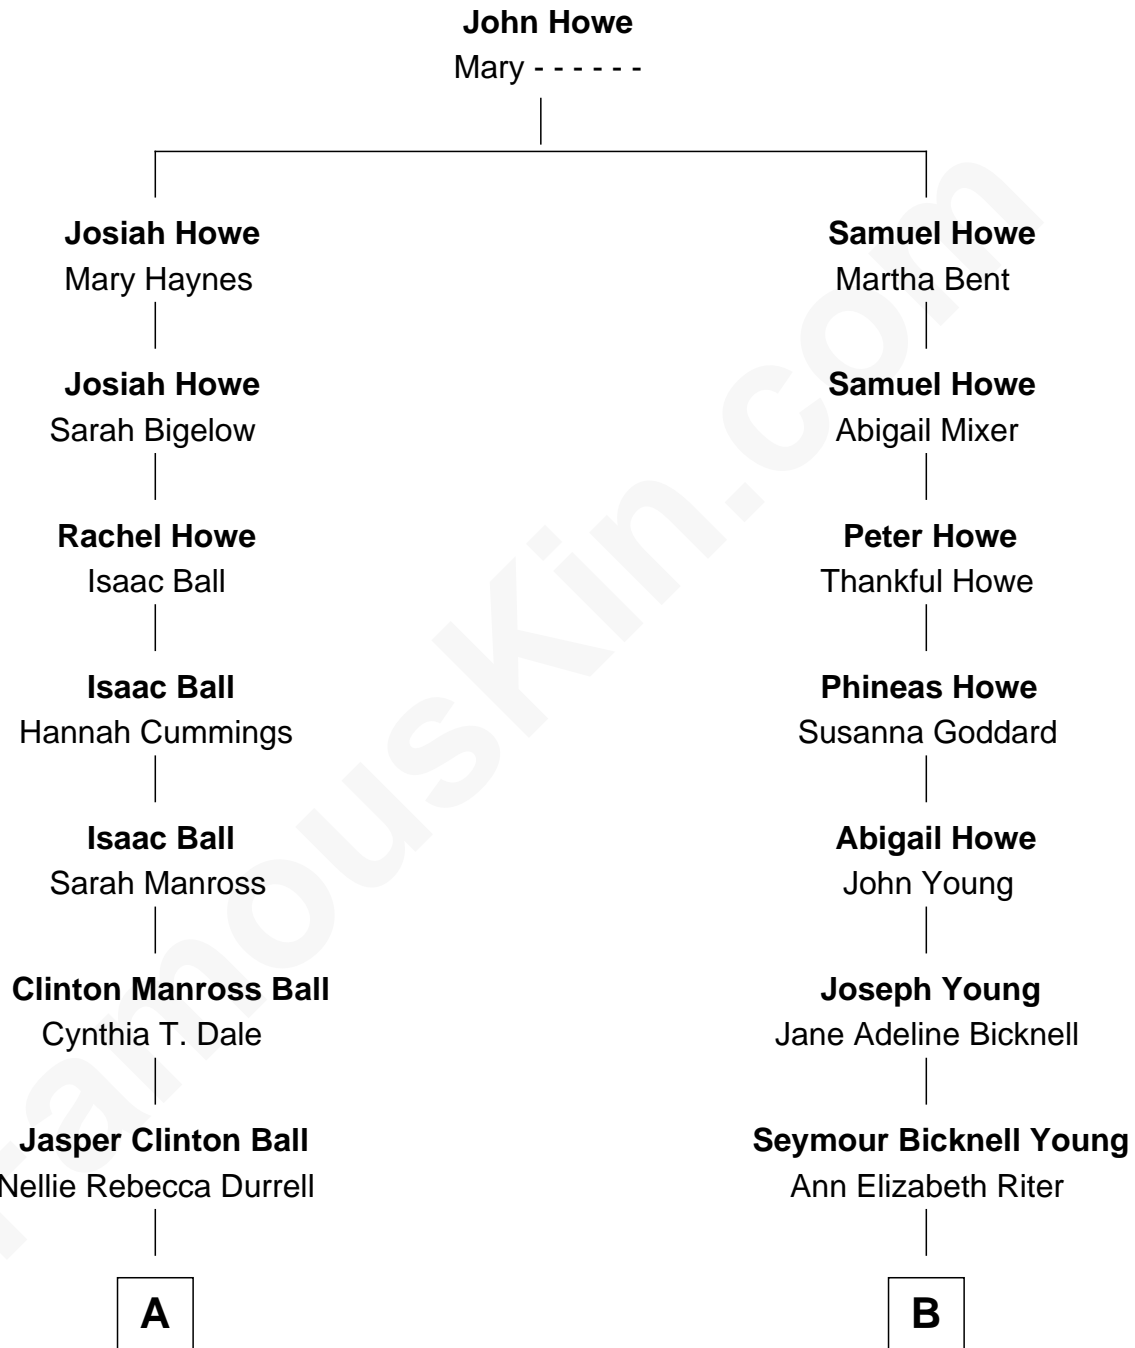

FamousKin.com Relationship Chart of

Lucille Ball

TV Actress - "I Love Lucy"

8th cousin 2 times removed of

Steve Young

NFL Hall of Fame Quarterback

A

Henry Durrell Ball
Desiree Evelyn Hunt

Lucille Ball
TV Actress - "I Love Lucy"

B

Seymour Bicknell Young
Carlie Louine Clawson

Scott Richmond Young
Louise Leonard

LeGrande L. Young
Sherry Ann Steed

Steve Young
NFL Hall of Fame Quarterback