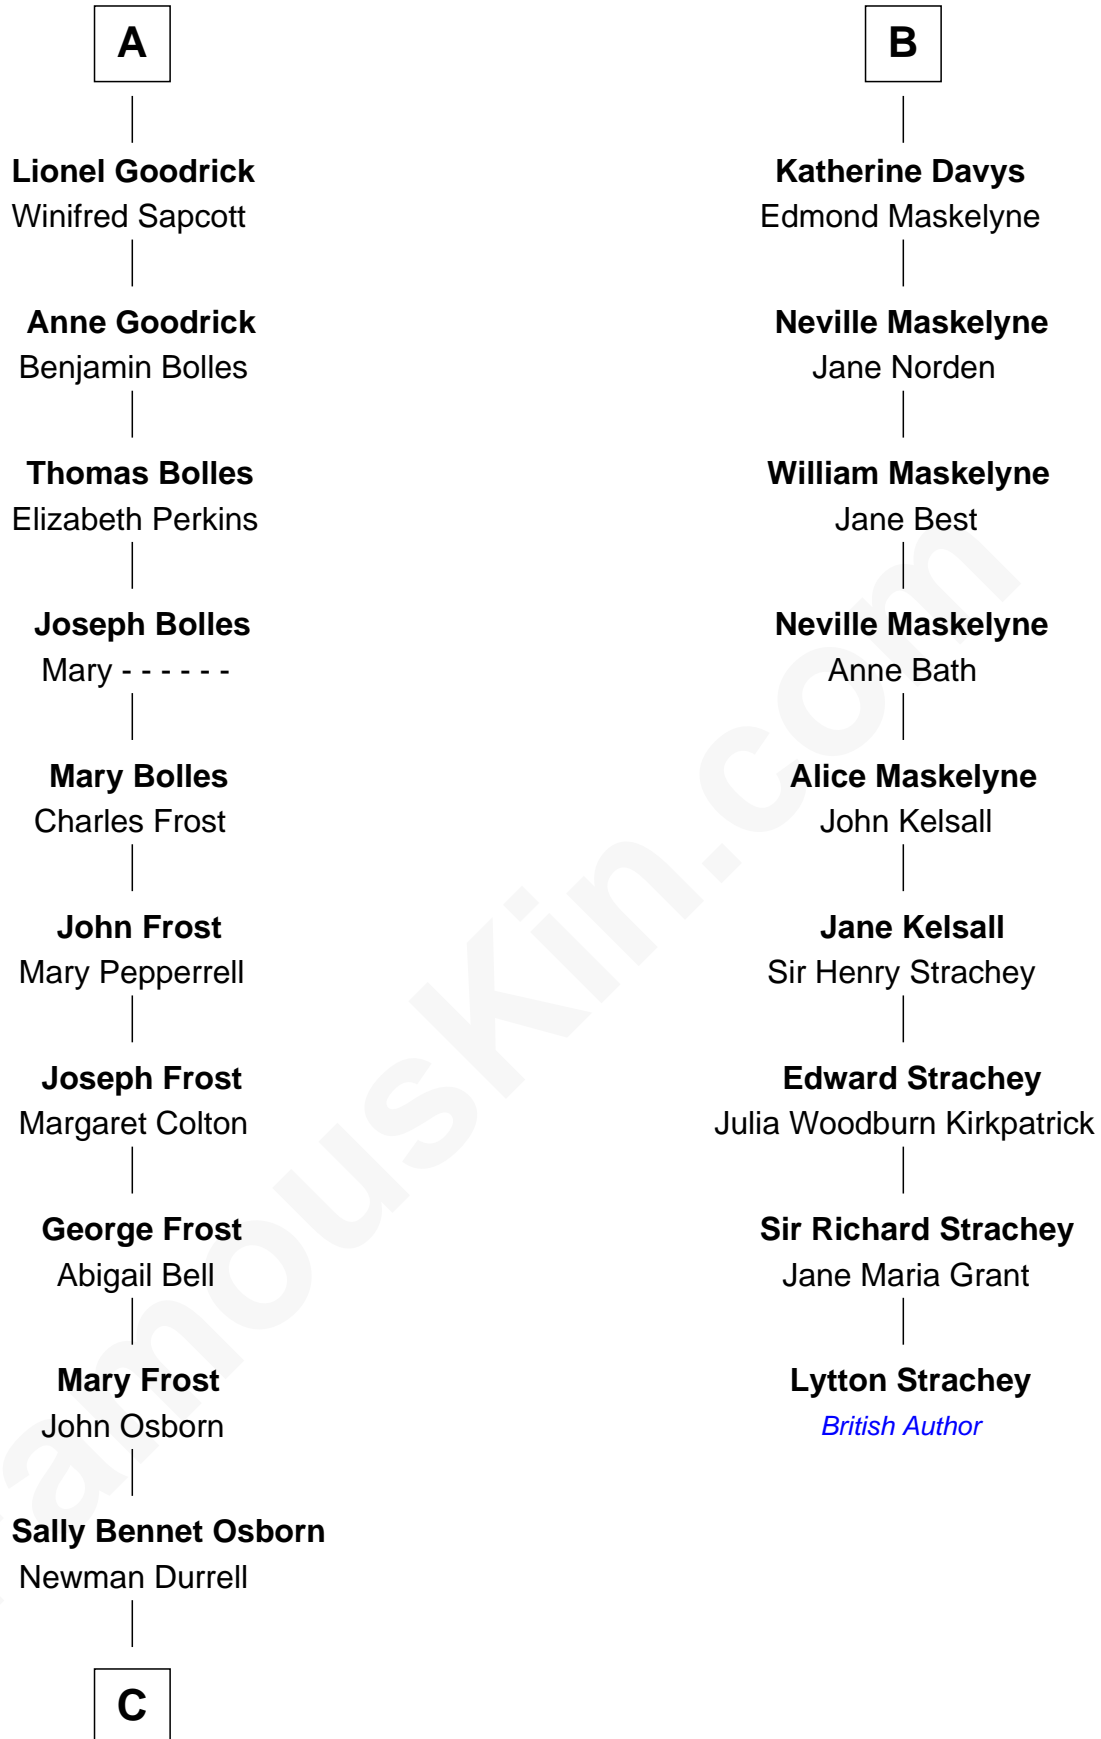

FamousKin.com

Relationship Chart of

Lucille Ball

TV Actress - "I Love Lucy"

15th cousin 5 times removed of

Lytton Strachey

Author and Co-Founder of Bloomsbury Group

C

George Osborn Durrell

Anne Jane Jewell

Nellie Rebecca Durrell

Jasper Clinton Ball

Henry Durrell Ball

Desiree Evelyn Hunt

Lucille Ball

TV Actress - "I Love Lucy"