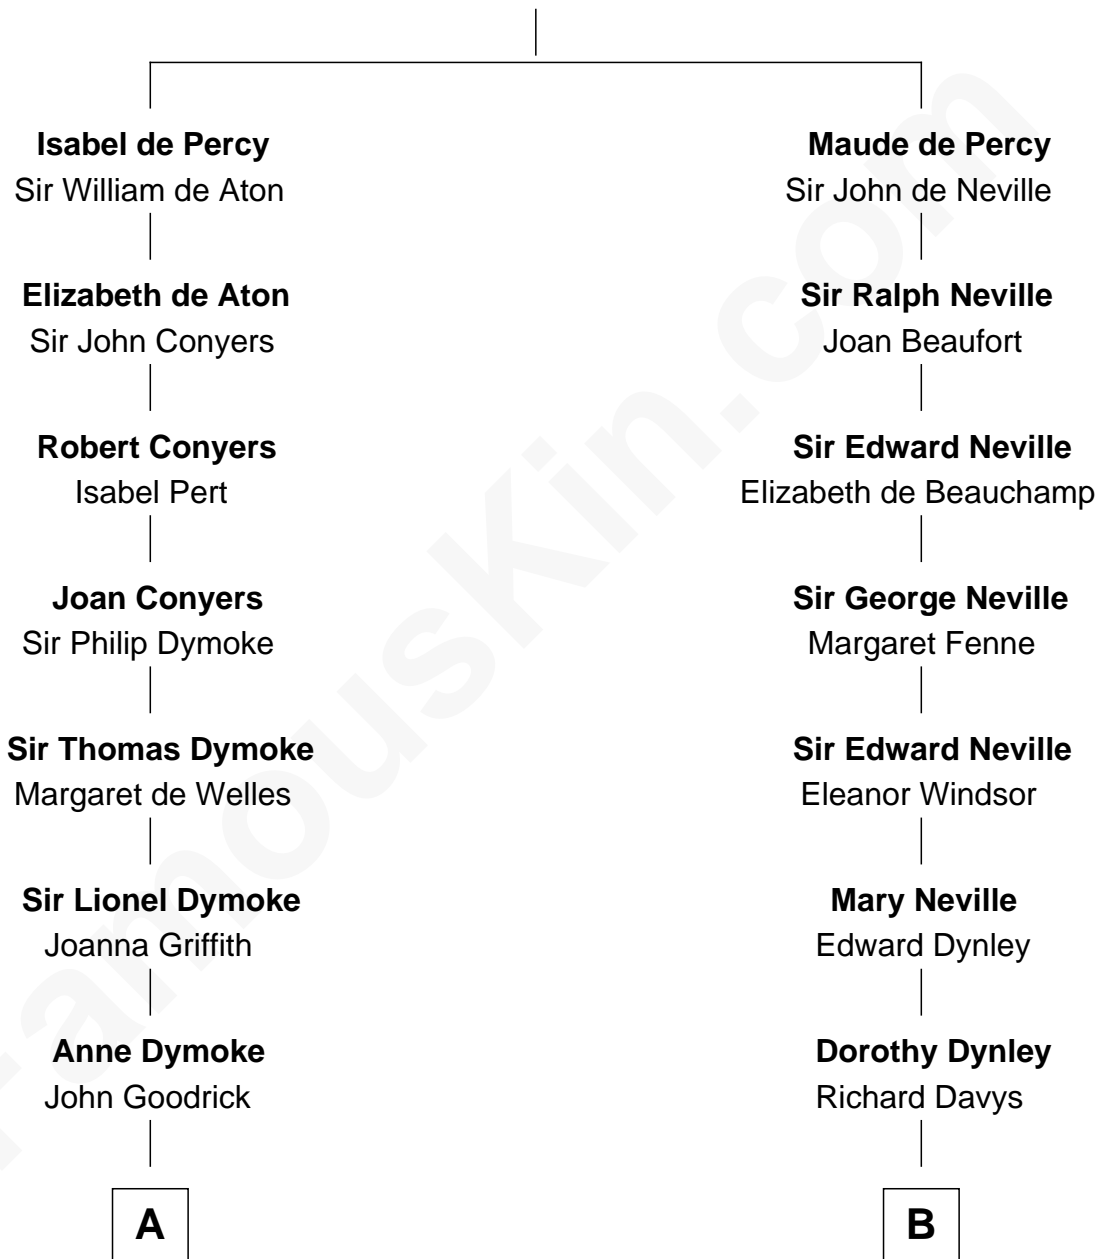

Sir Henry de Percy

Idoine de Clifford