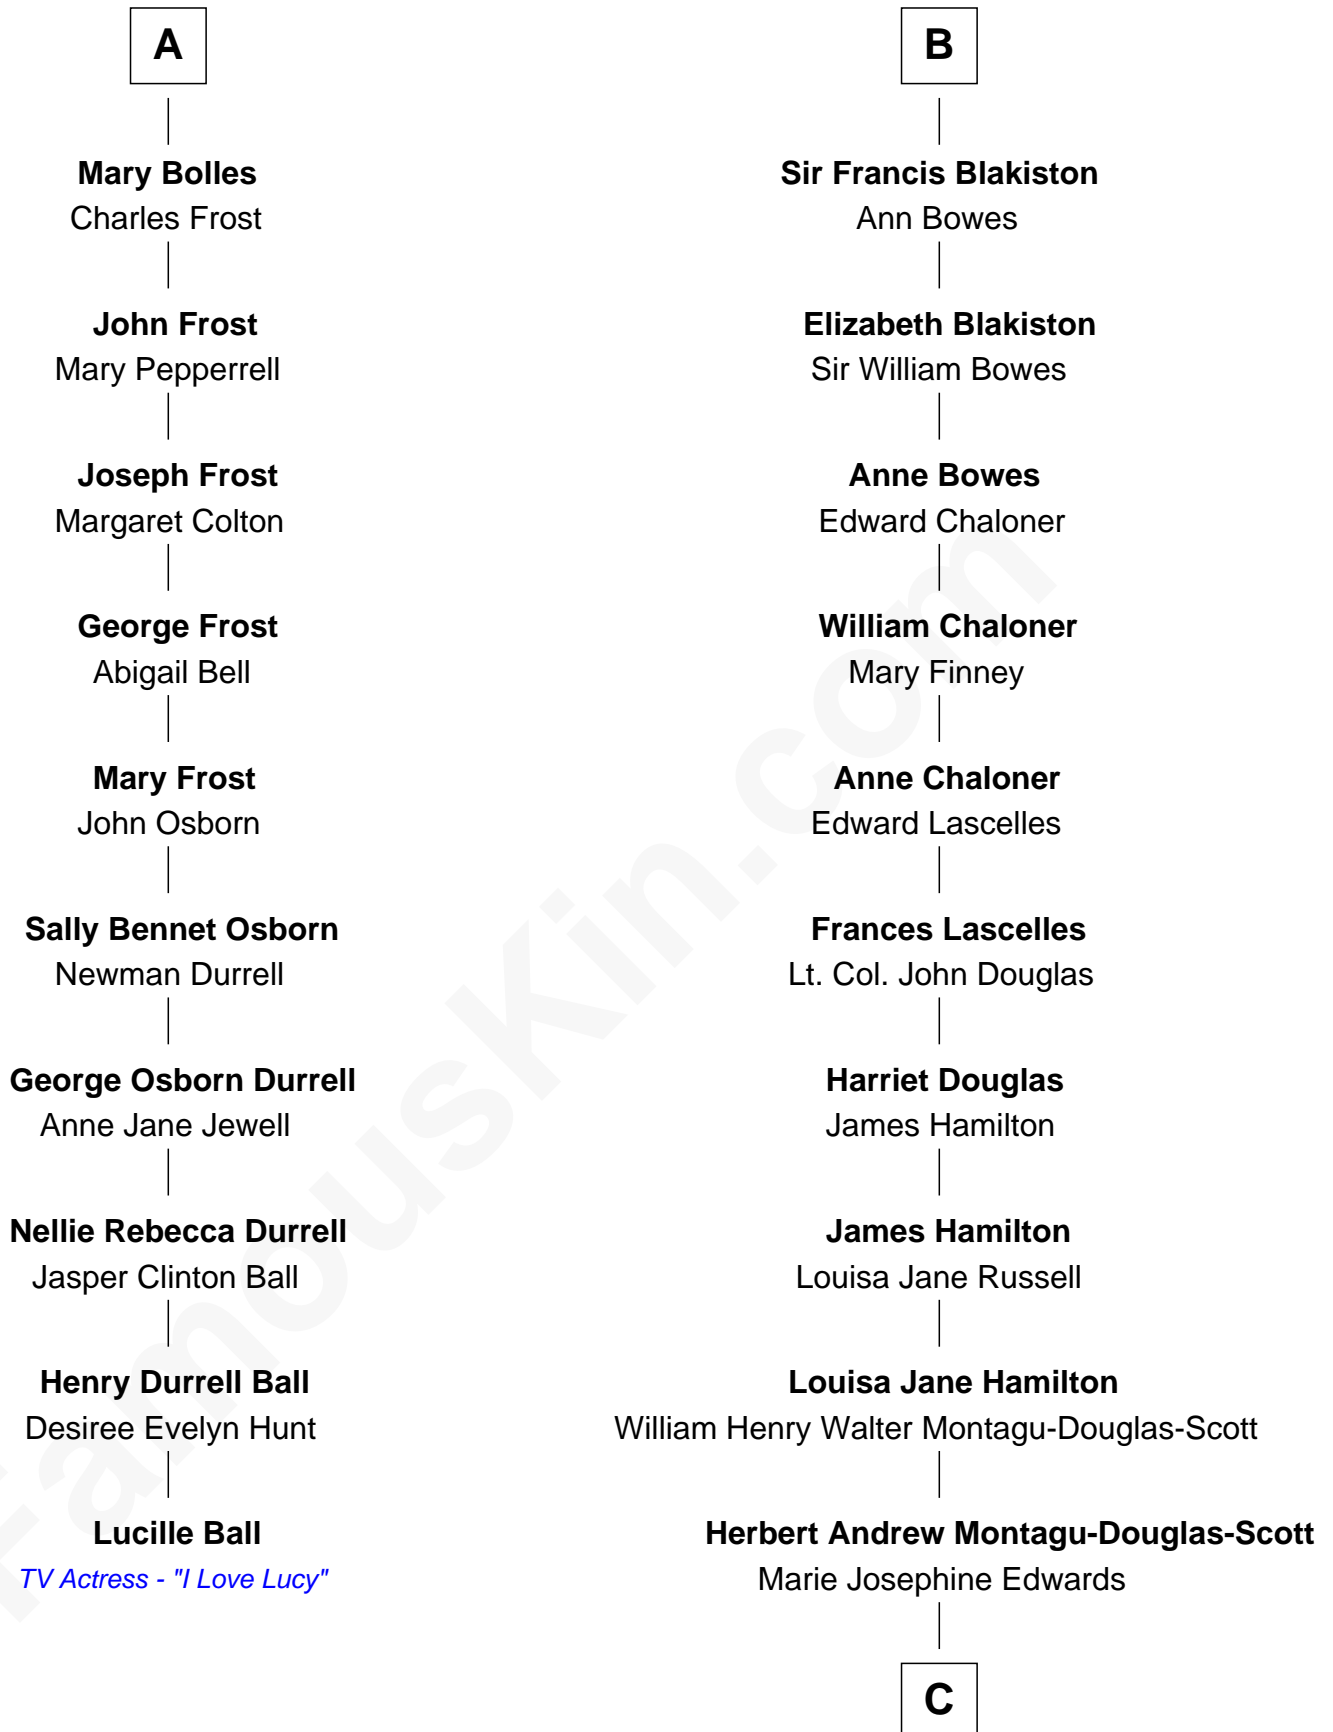

# FamousKin.com Relationship Chart of

**Lucille Ball**

*TV Actress - "I Love Lucy"*

16th cousin 3 times removed of

**Sarah Ferguson**

*Duchess of York*

**Sir Lionel de Welles**

Joan de Waterton

Sir Robert Willoughby

**Sir Christopher Willoughby**

Margaret Jenney

**Elizabeth Willoughby**

Sir William Eure

**Sir Ralph Eure**

Margery Bowes

**Frances Eure**

Robert Lambton

**Jane Lambton**

Sir William Blakiston

**Sir Ralph Blakiston**

Margaret Fenwick

**B**

**C**

—  
**Marian Louisa Montagu-Douglas-Scott**

Andrew Henry Ferguson

—  
**Ronald Ivor Ferguson**

Susan Mary Wright

—  
**Sarah Ferguson**

*Duchess of York*

FamousKin.com