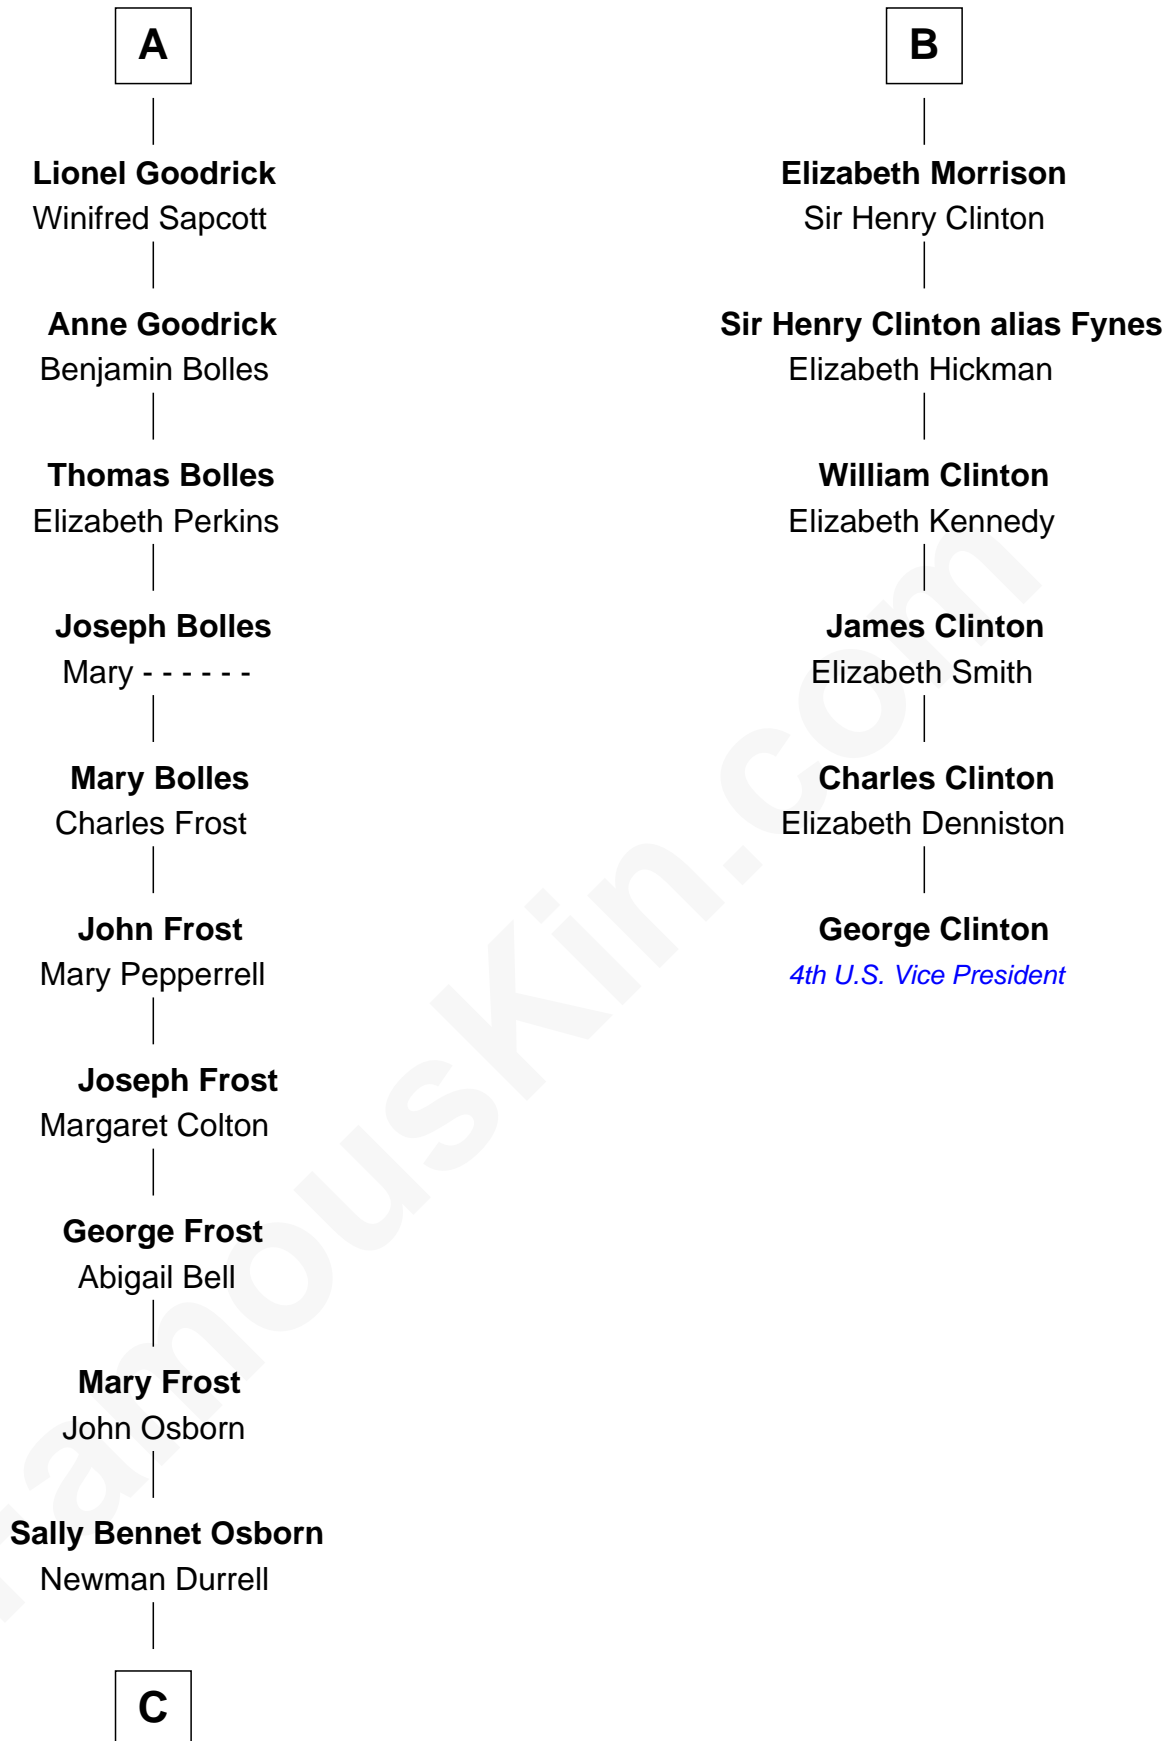

FamousKin.com

Relationship Chart of

Lucille Ball

TV Actress - "I Love Lucy"

12th cousin 8 times removed of

George Clinton

4th U.S. Vice President

C